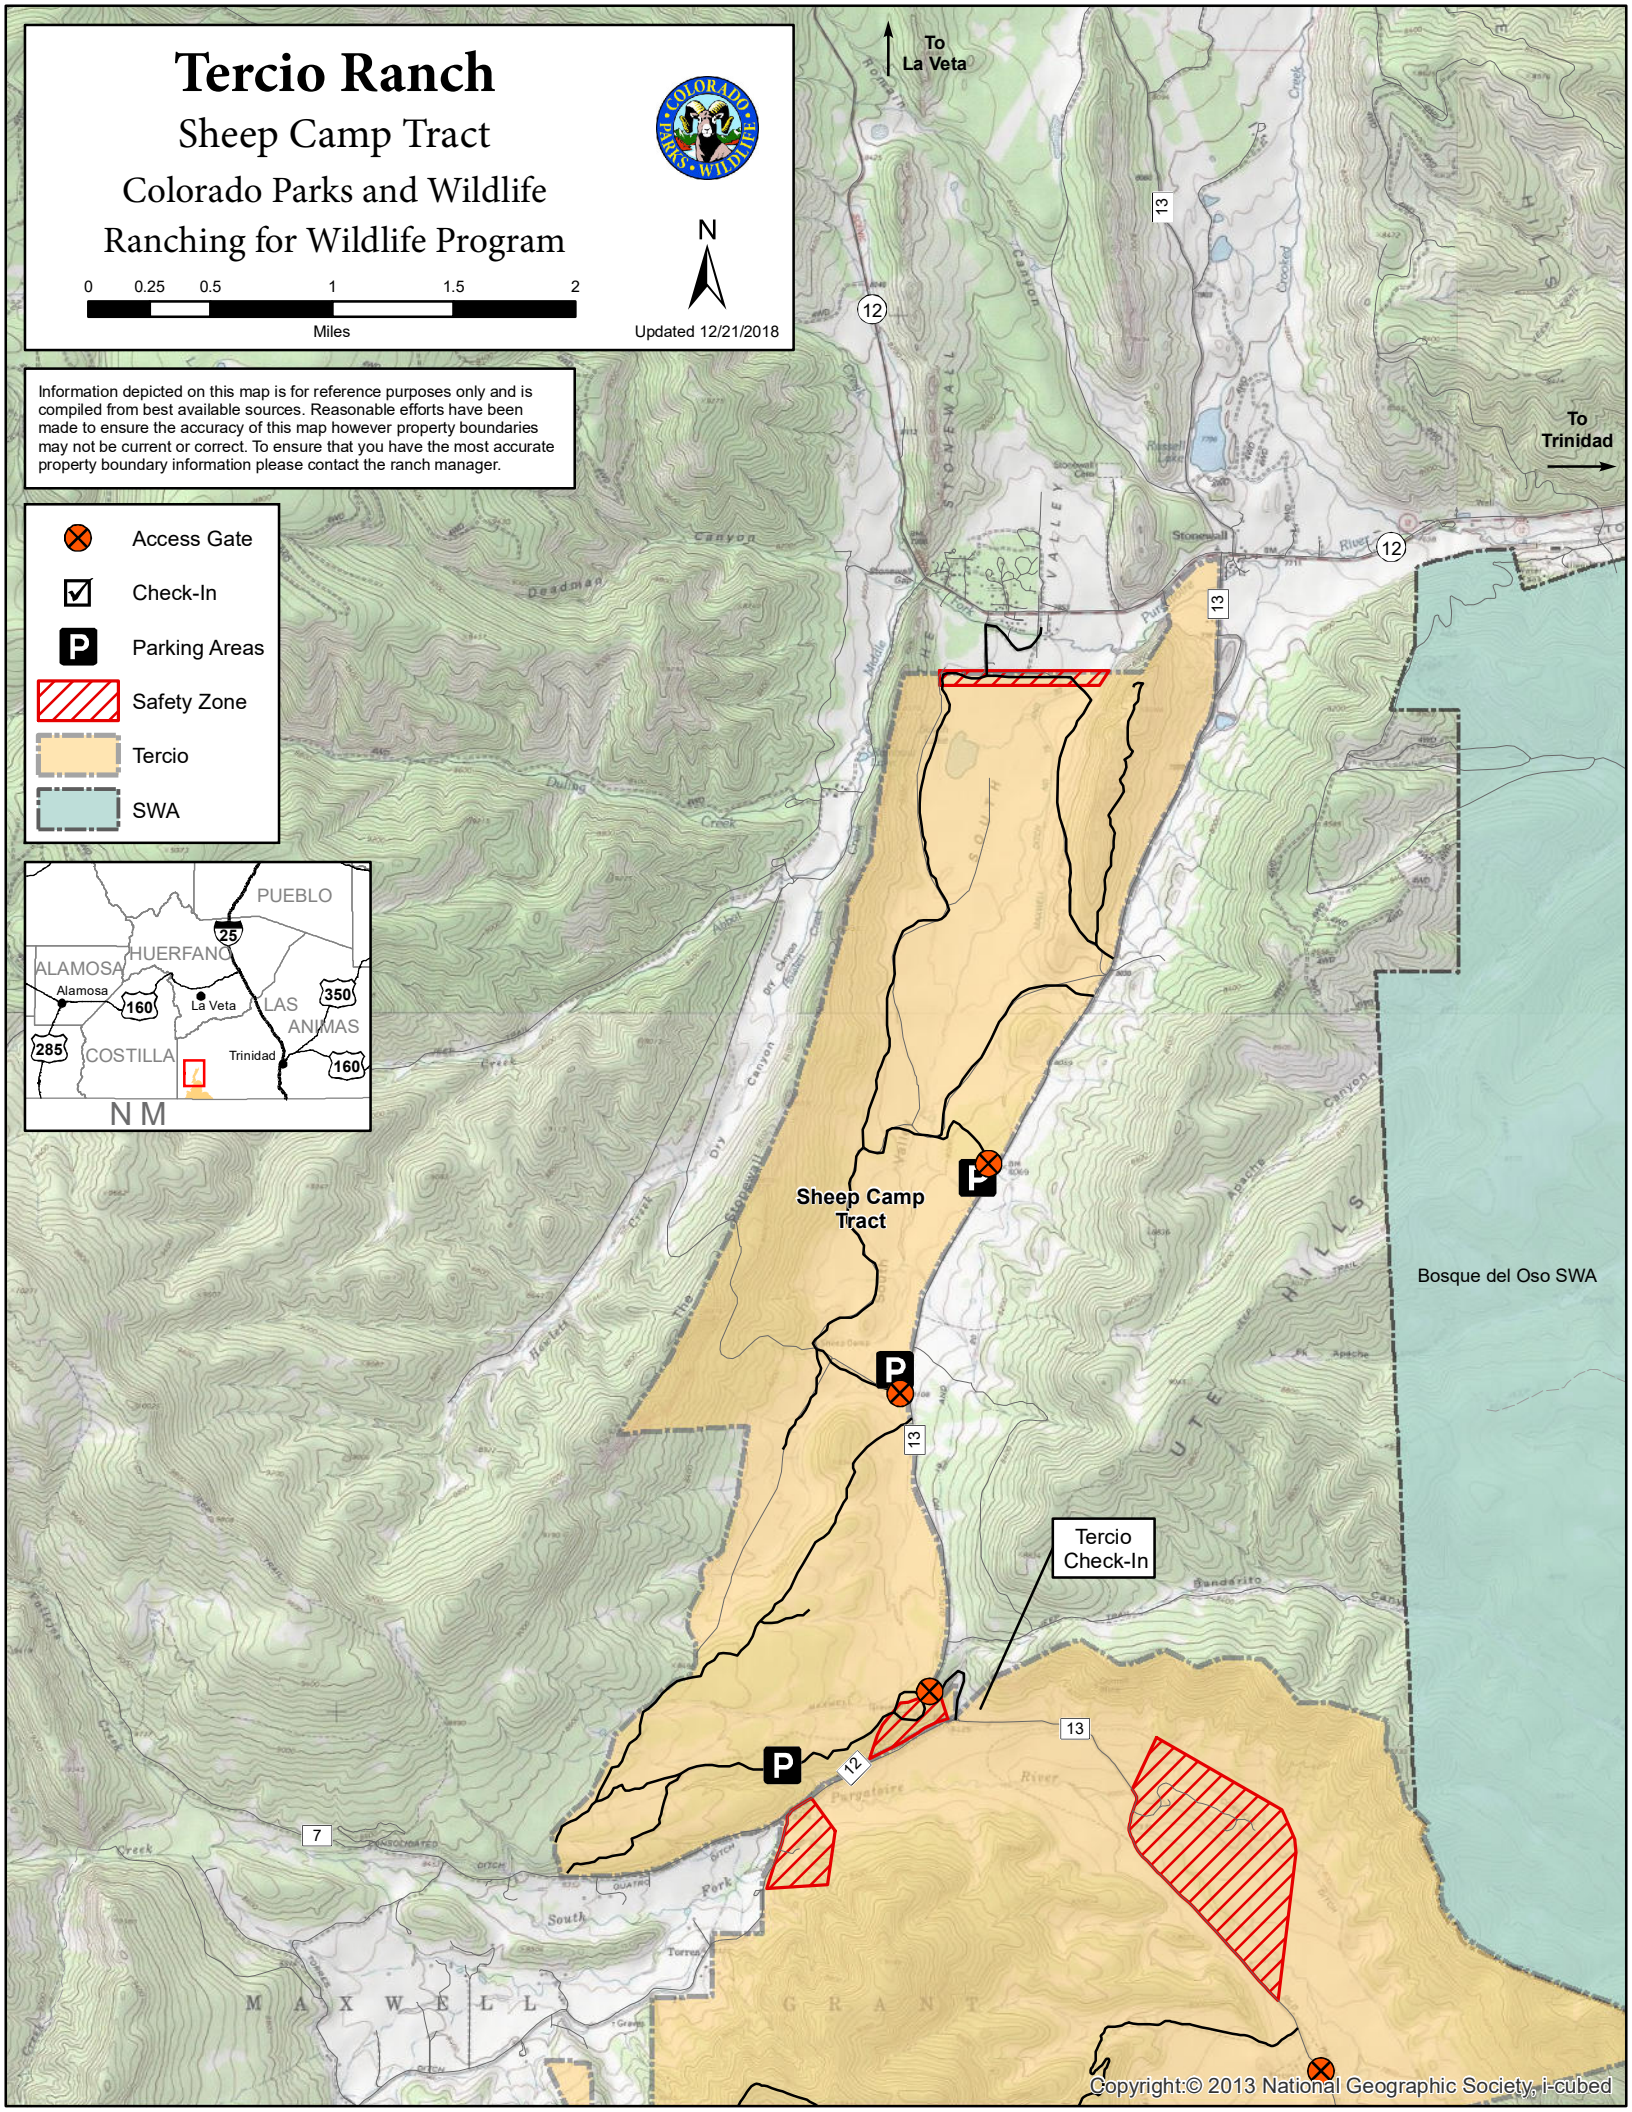

## Sheep Camp Tract

Colorado Parks and Wildlife  
Ranching for Wildlife Program

Updated 12/21/2018

Information depicted on this map is for reference purposes only and is compiled from best available sources. Reasonable efforts have been made to ensure the accuracy of this map however property boundaries may not be current or correct. To ensure that you have the most accurate property boundary information please contact the ranch manager.

- Access Gate
- Check-In
- Parking Areas
- Safety Zone
- Tercio
- SWA

Sheep Camp Tract

Tercio Check-In

Bosque del Oso SWA