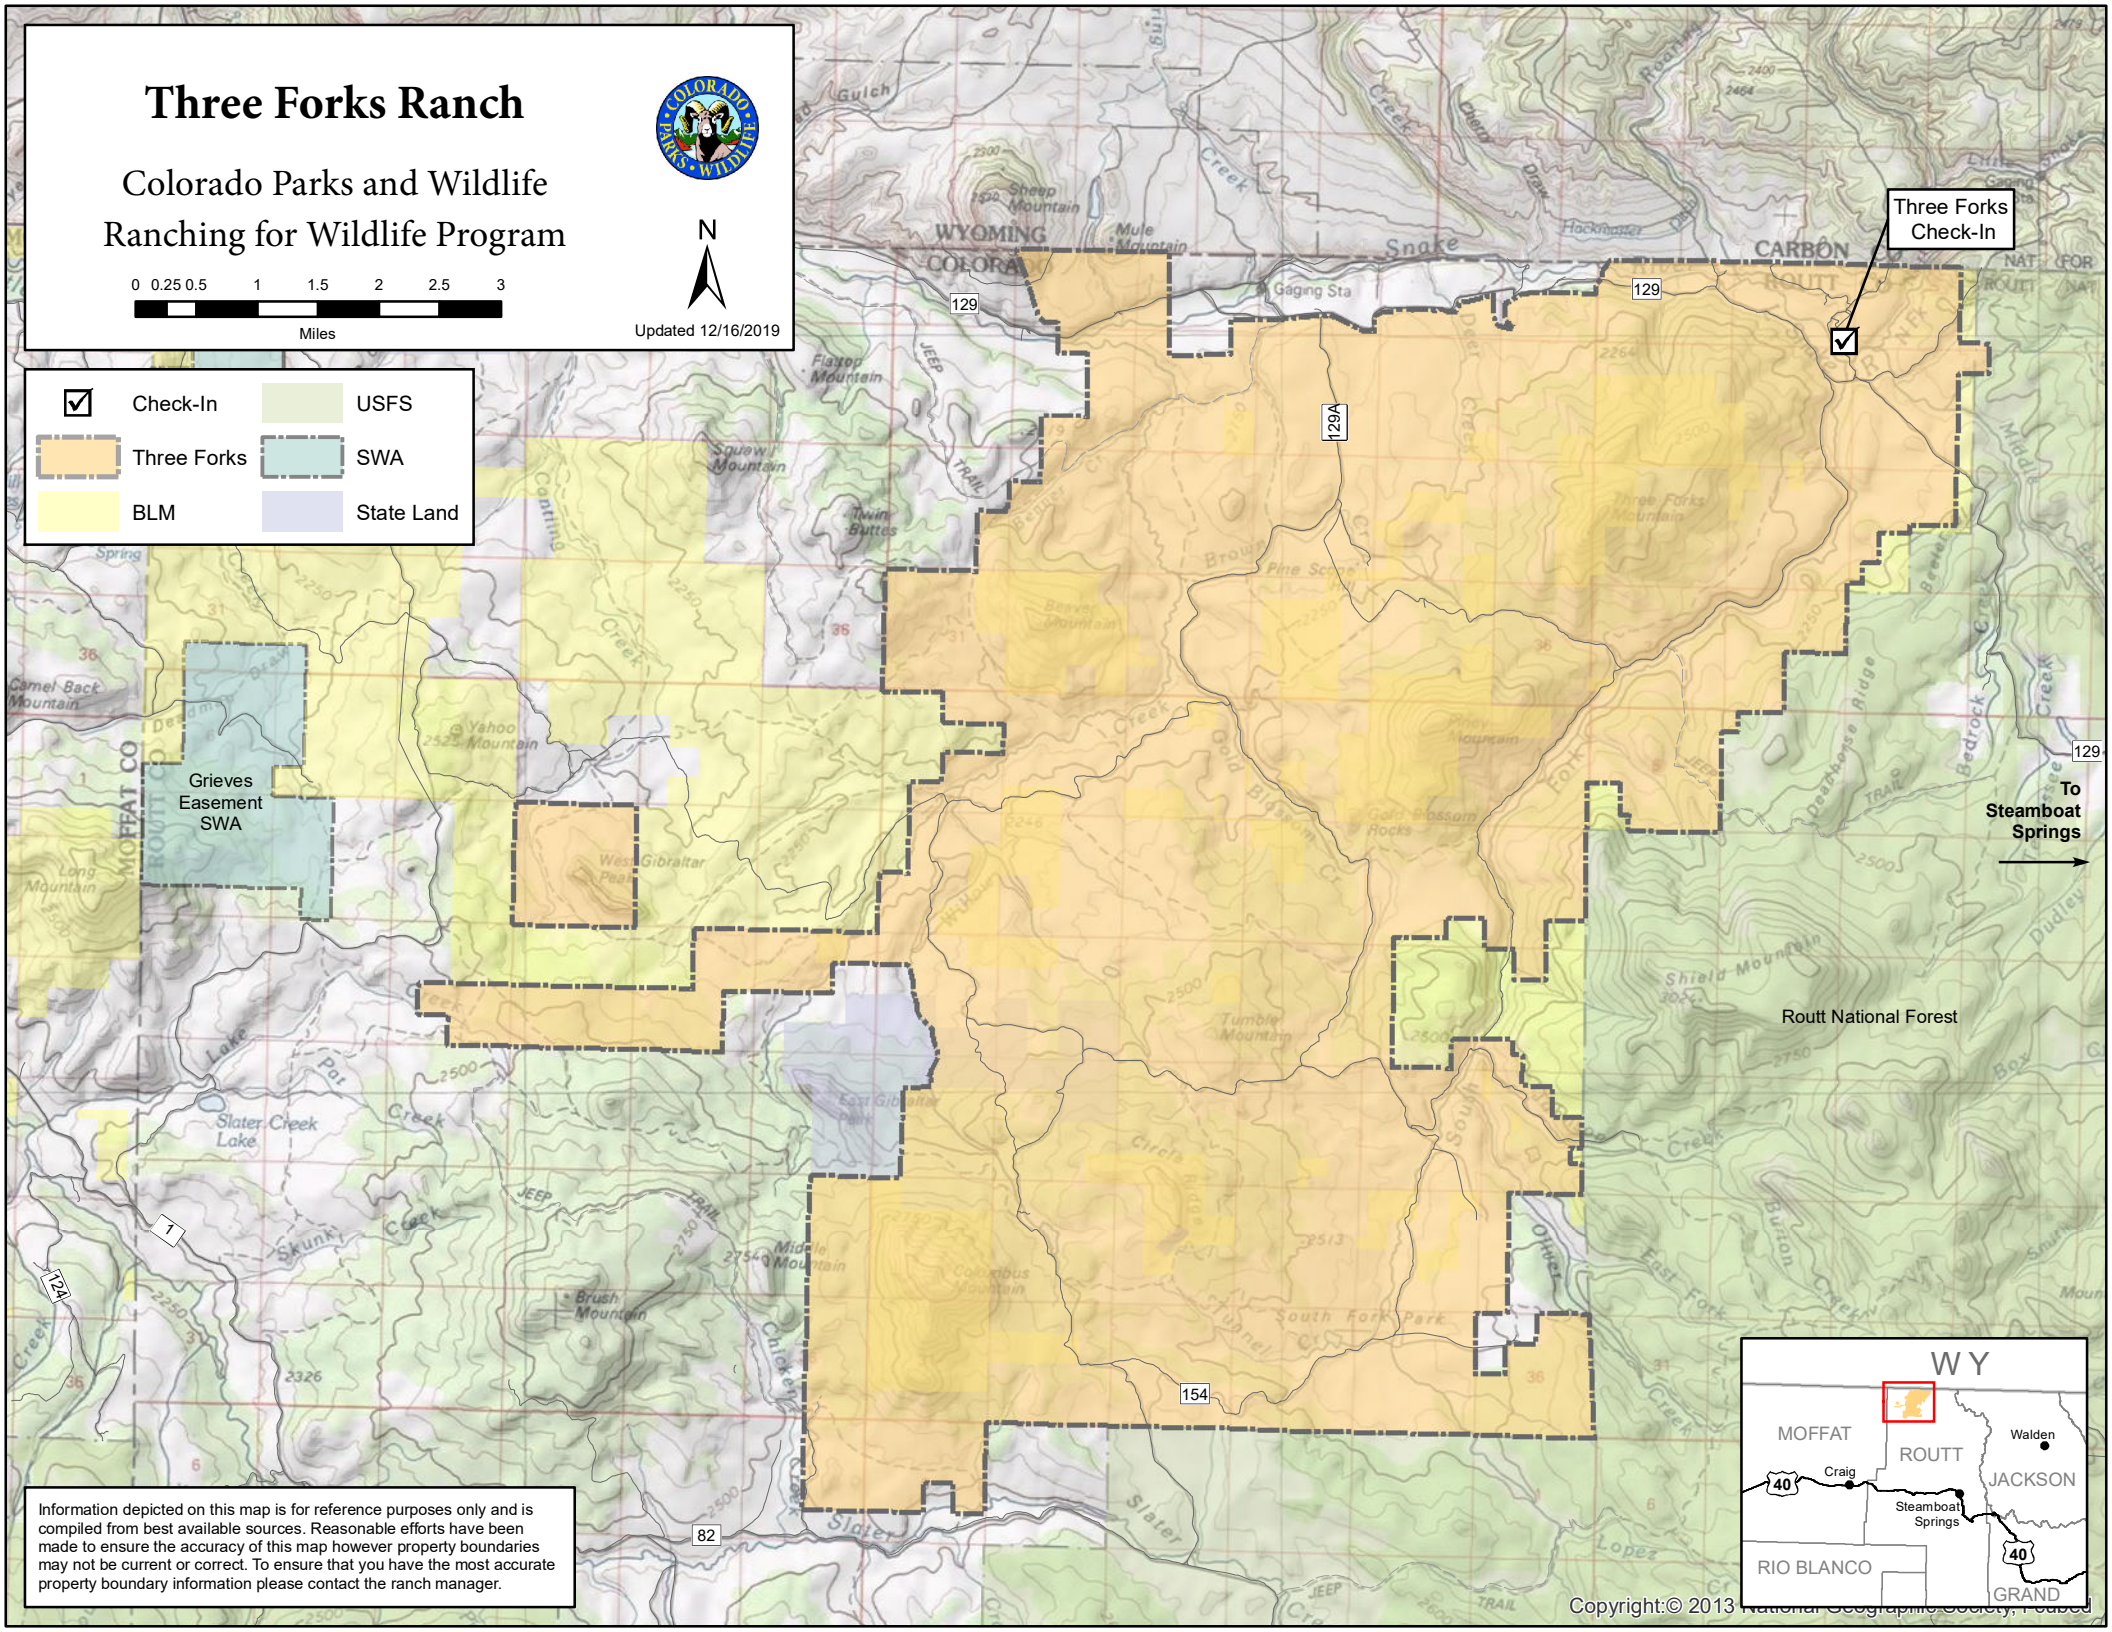

Three Forks Ranch

Colorado Parks and Wildlife
Ranching for Wildlife Program

Updated 12/16/2019

	Check-In		USFS
	Three Forks		SWA
	BLM		State Land

Information depicted on this map is for reference purposes only and is compiled from best available sources. Reasonable efforts have been made to ensure the accuracy of this map however property boundaries may not be current or correct. To ensure that you have the most accurate property boundary information please contact the ranch manager.