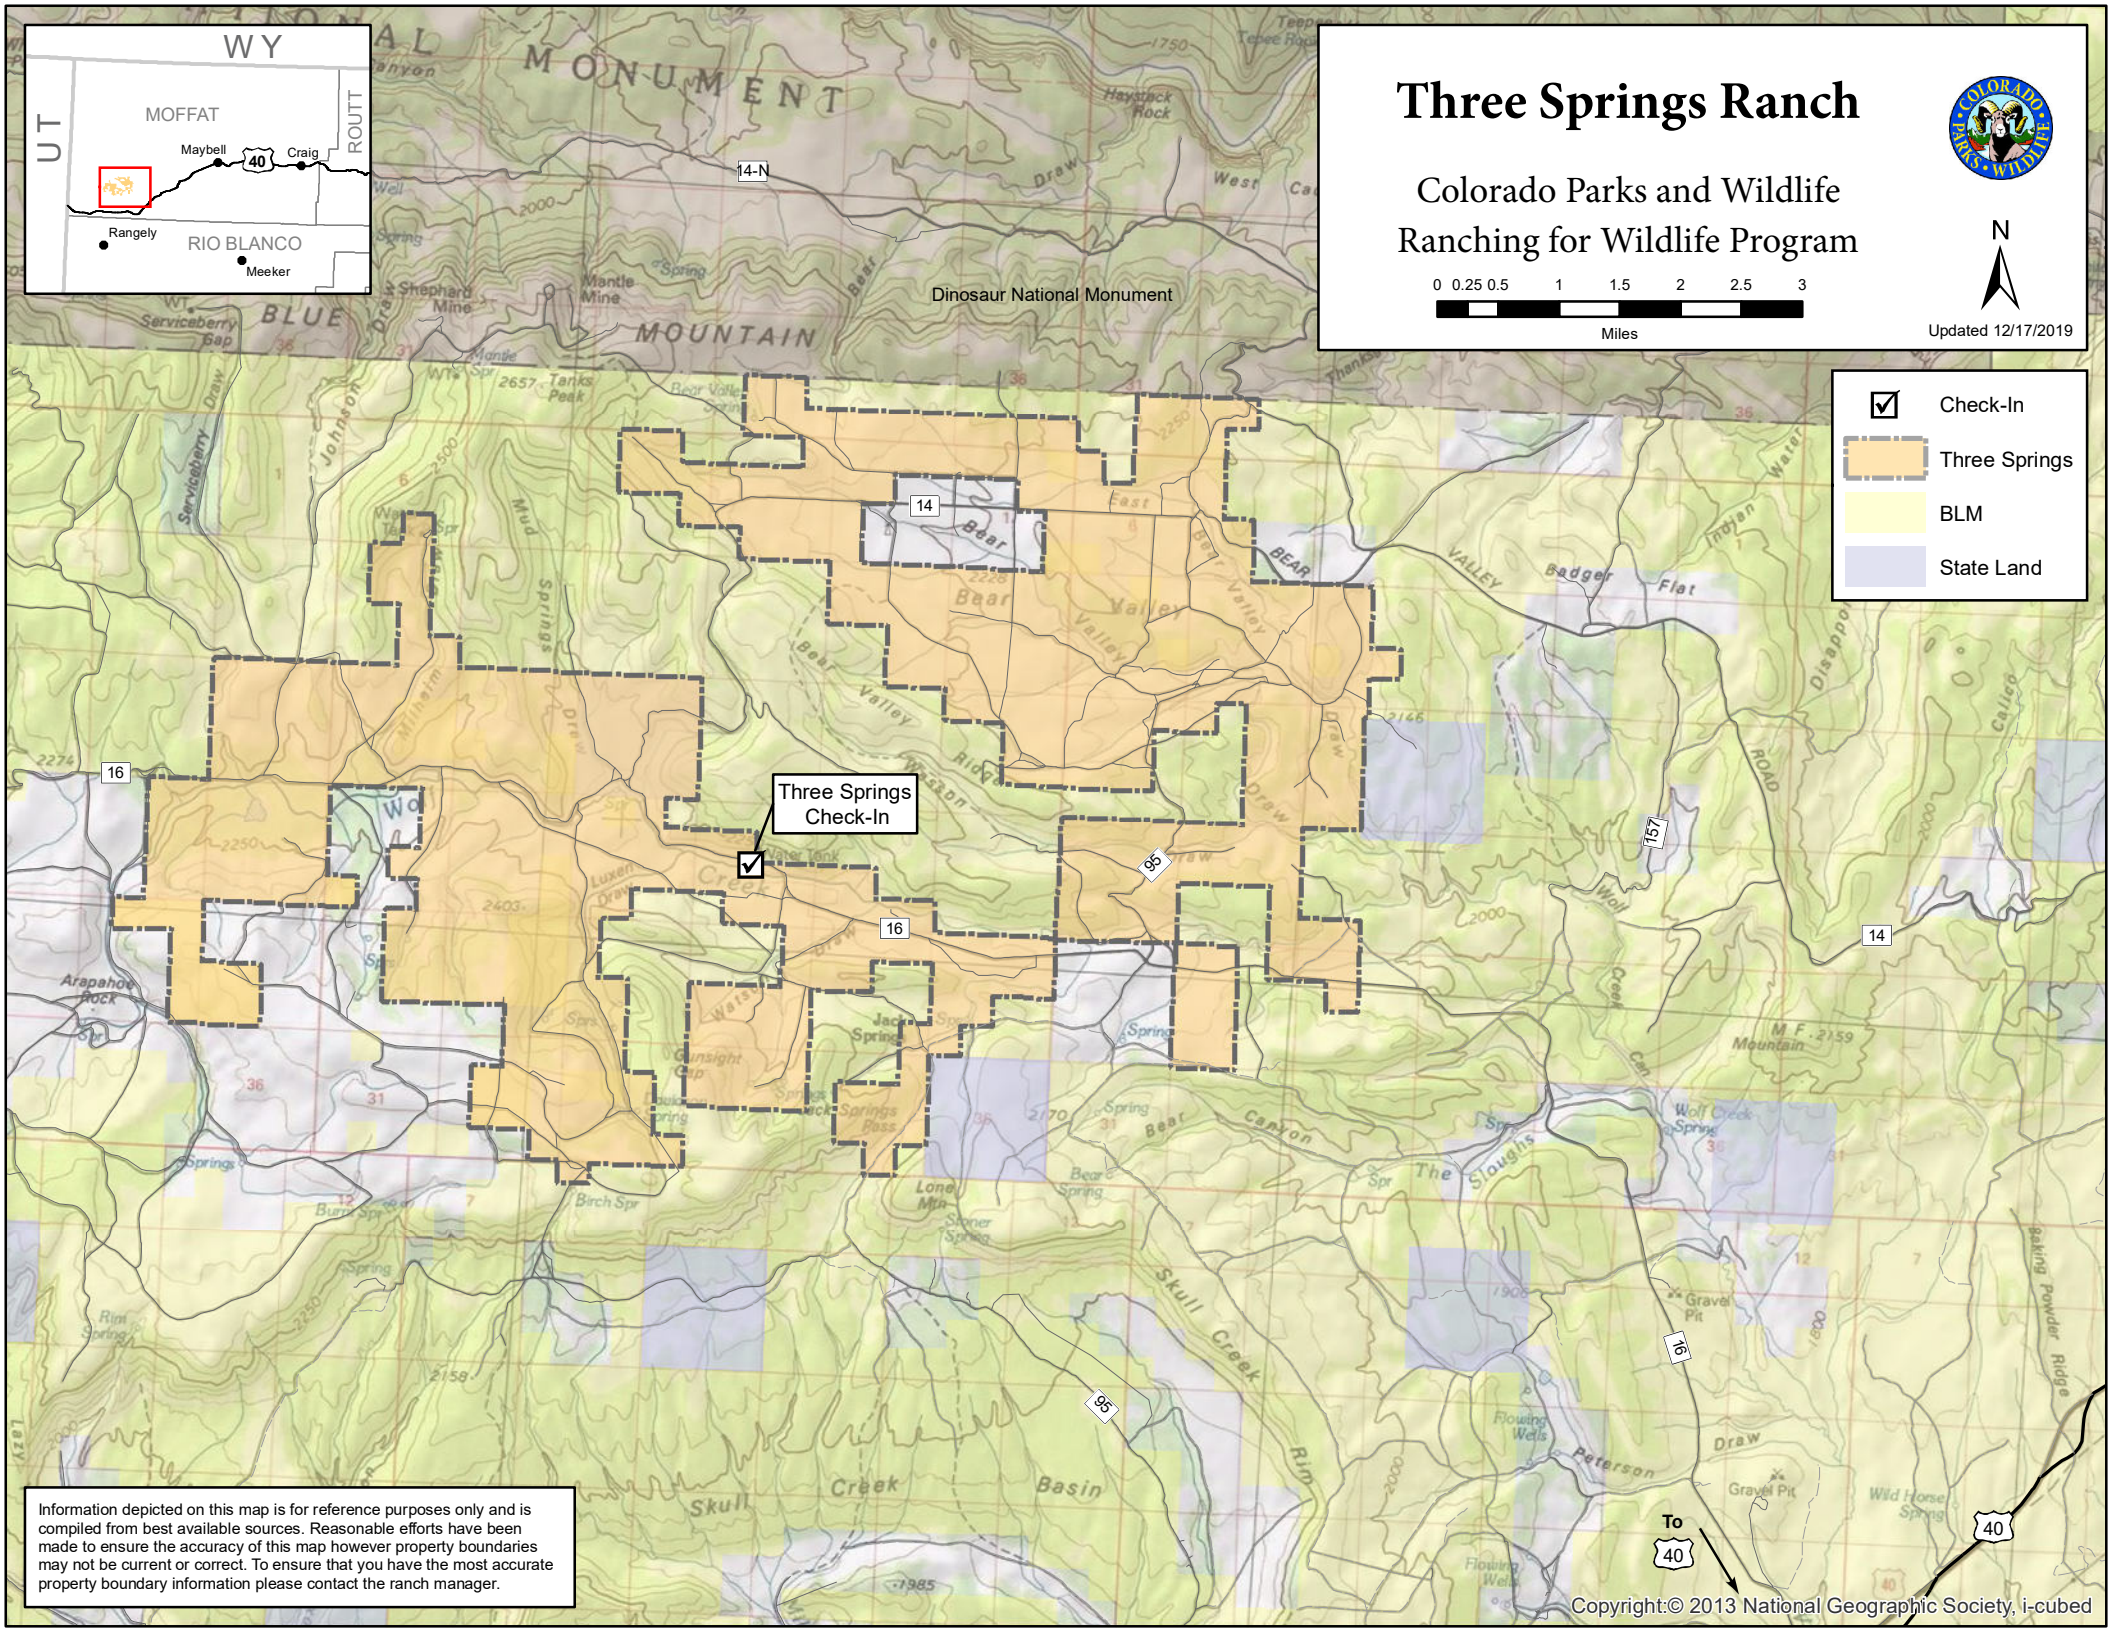

Three Springs Ranch

Colorado Parks and Wildlife
Ranching for Wildlife Program

Updated 12/17/2019

<input checked="" type="checkbox"/>	Check-In
	Three Springs
	BLM
	State Land

Information depicted on this map is for reference purposes only and is compiled from best available sources. Reasonable efforts have been made to ensure the accuracy of this map however property boundaries may not be current or correct. To ensure that you have the most accurate property boundary information please contact the ranch manager.