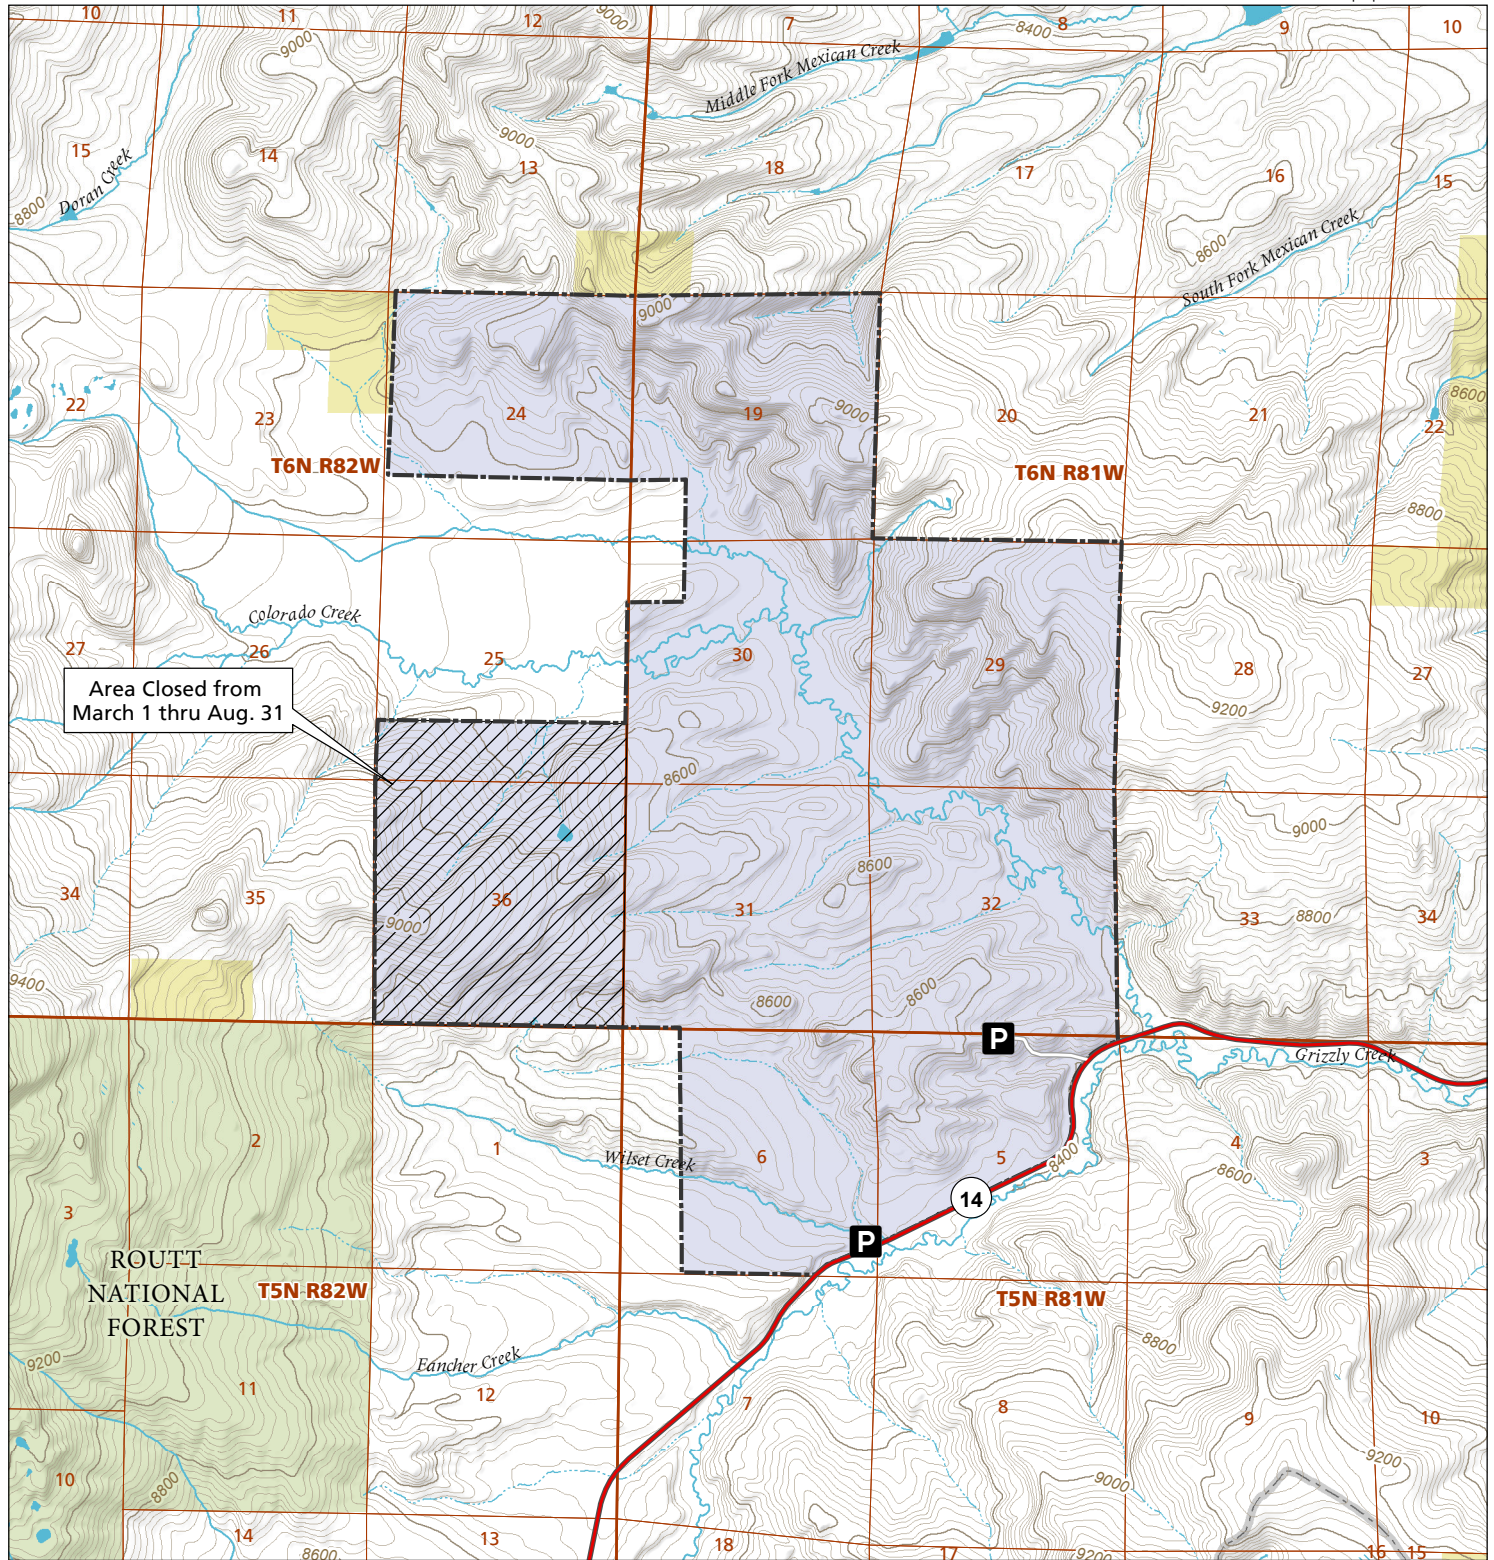

Rabbit Ears

STL Hunting and Fishing Access Program

Please see the current Colorado State Recreation Lands brochure for listing of land use regulations and access points for this property and other SLB parcels open for wildlife related recreation. Also refer to the CPW Fishing and Hunting information brochure for current hunting and fishing regulations.

Map Updated: 8/17/2023

-  STL Boundary
-  Seasonal closure
-  Parking
-  BLM
-  US Forest Service
-  No Public Access