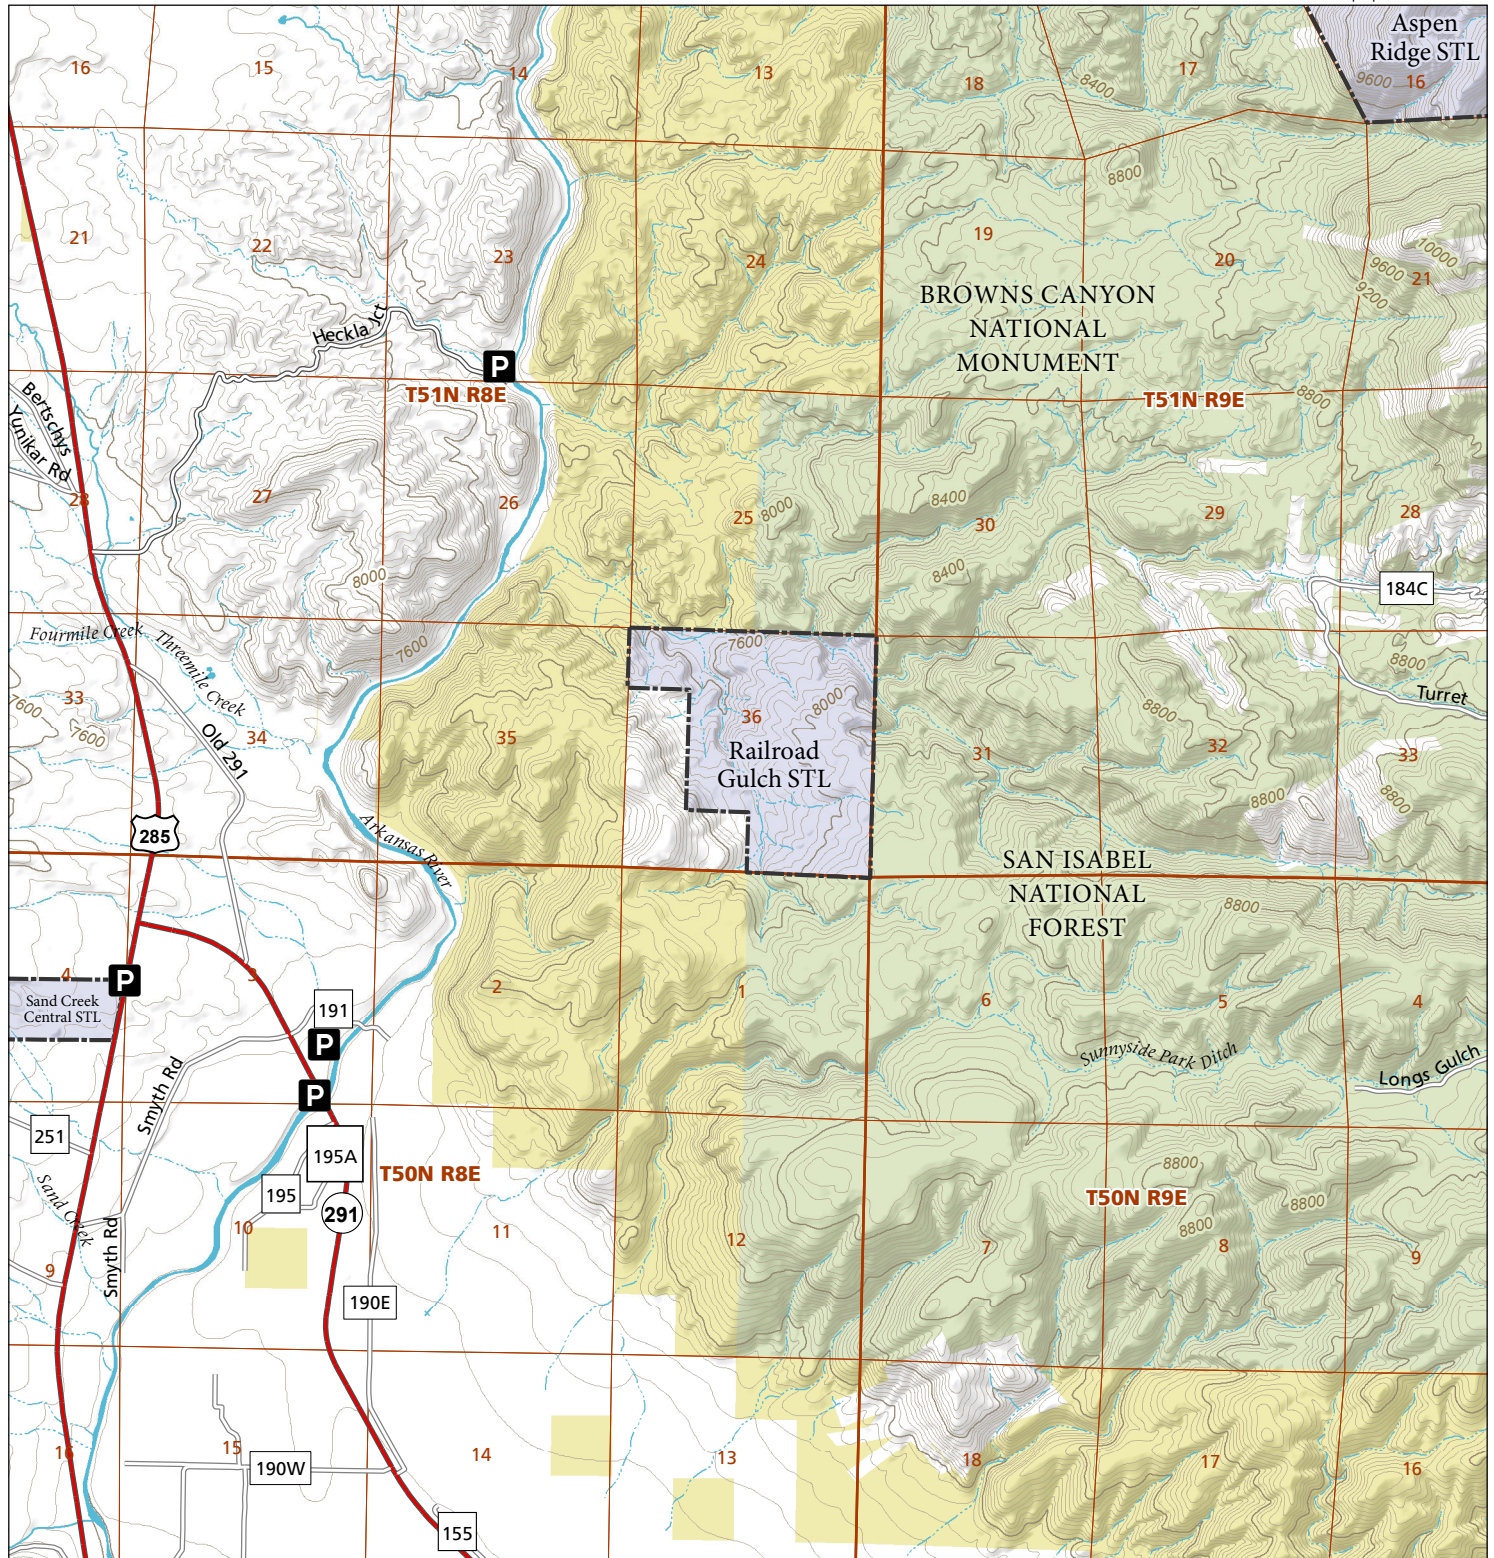

Railroad Gulch

STL Hunting and Fishing Access Program

Please see the current Colorado State Recreation Lands brochure for listing of land use regulations and access points for this property and other SLB parcels open for wildlife related recreation. Also refer to the CPW Fishing and Hunting information brochure for current hunting and fishing regulations.

Map Updated: 8/31/2023

-  STL Boundary
-  BLM
-  US Forest Service
-  Parking
-  No Public Access