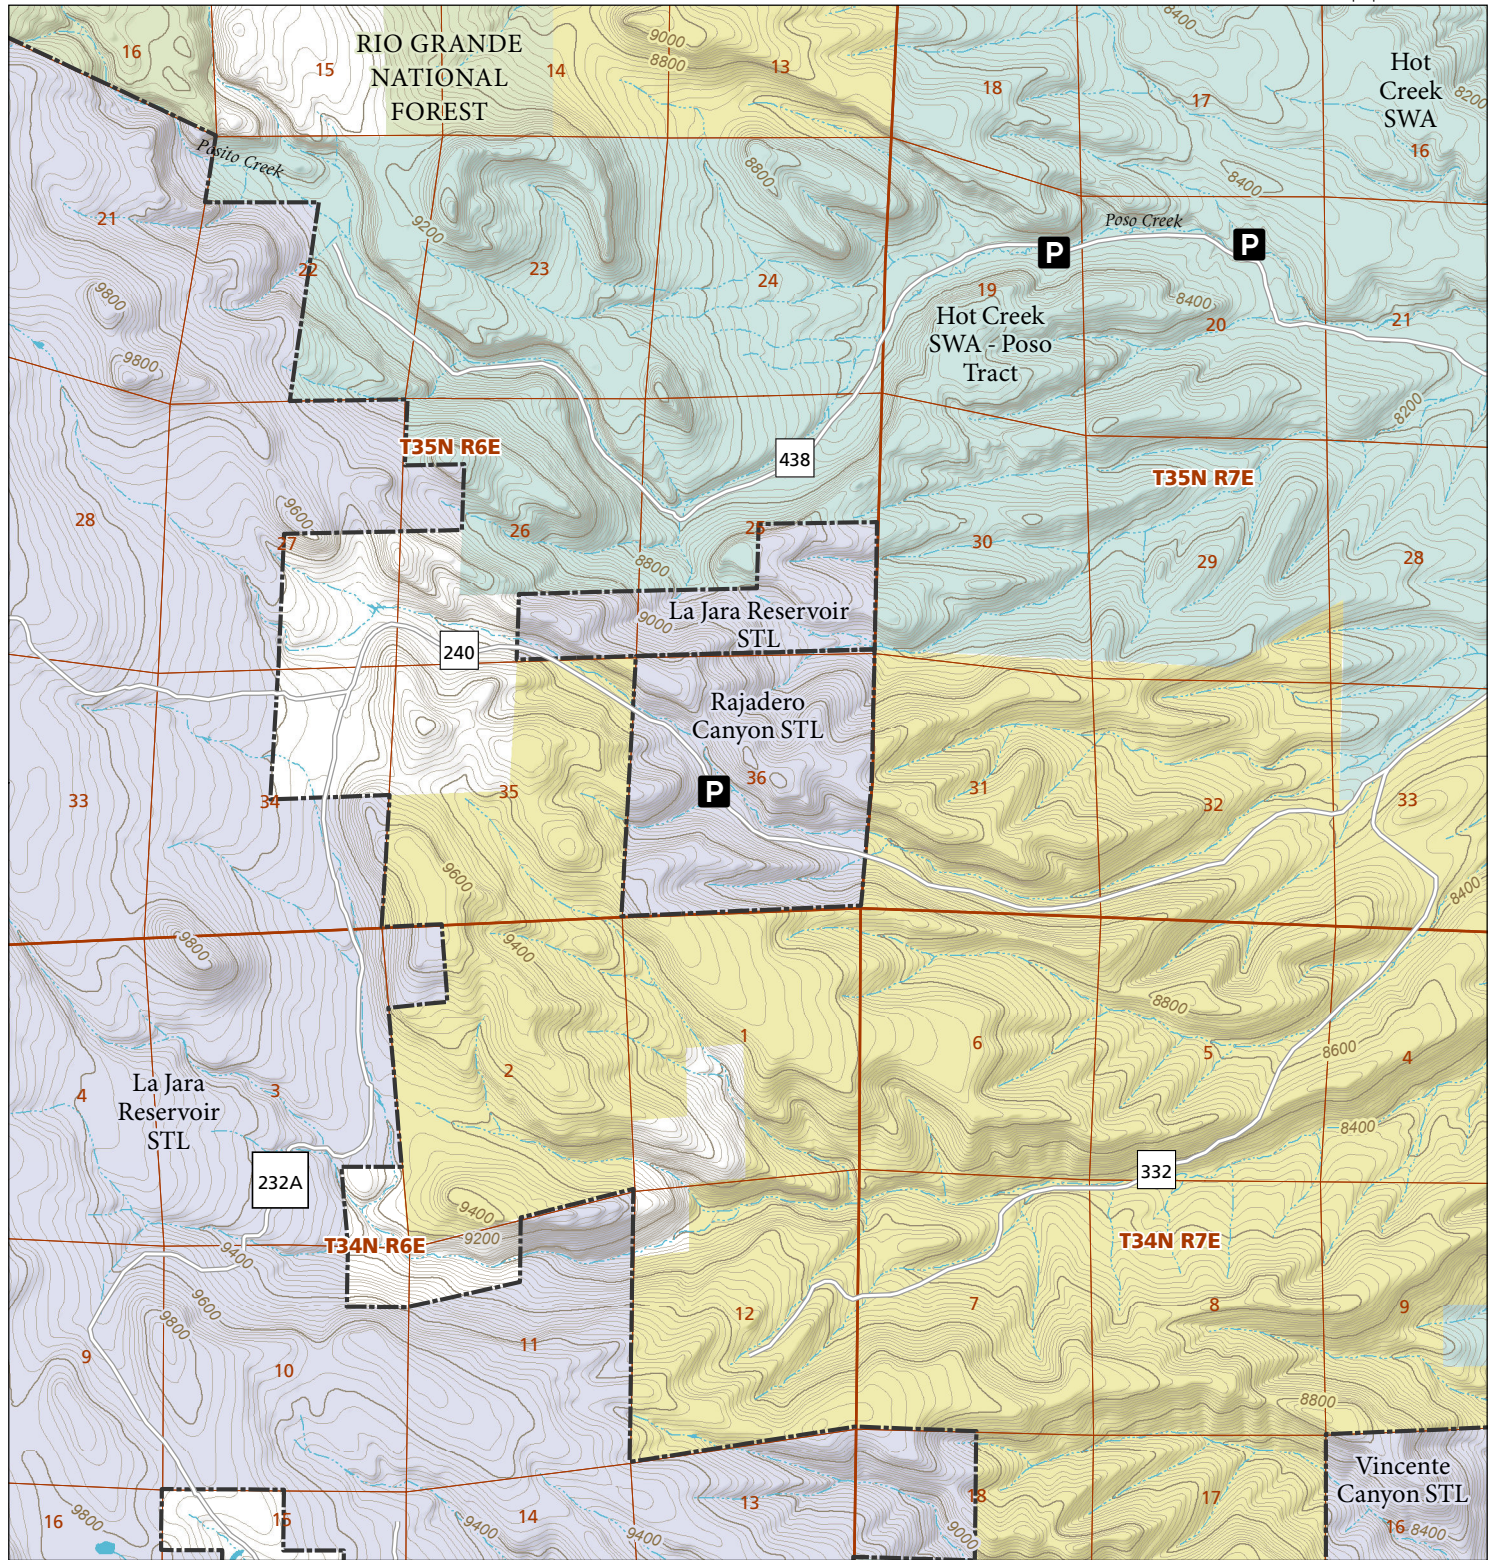

# Rajadero Canyon

## STL Hunting and Fishing Access Program

Please see the current Colorado State Recreation Lands brochure for listing of land use regulations and access points for this property and other SLB parcels open for wildlife related recreation. Also refer to the CPW Fishing and Hunting information brochure for current hunting and fishing regulations.

Map Updated: 9/11/2023

-  STL Boundary
-  Parking
-  SWA
-  BLM
-  US Forest Service
-  No Public Access