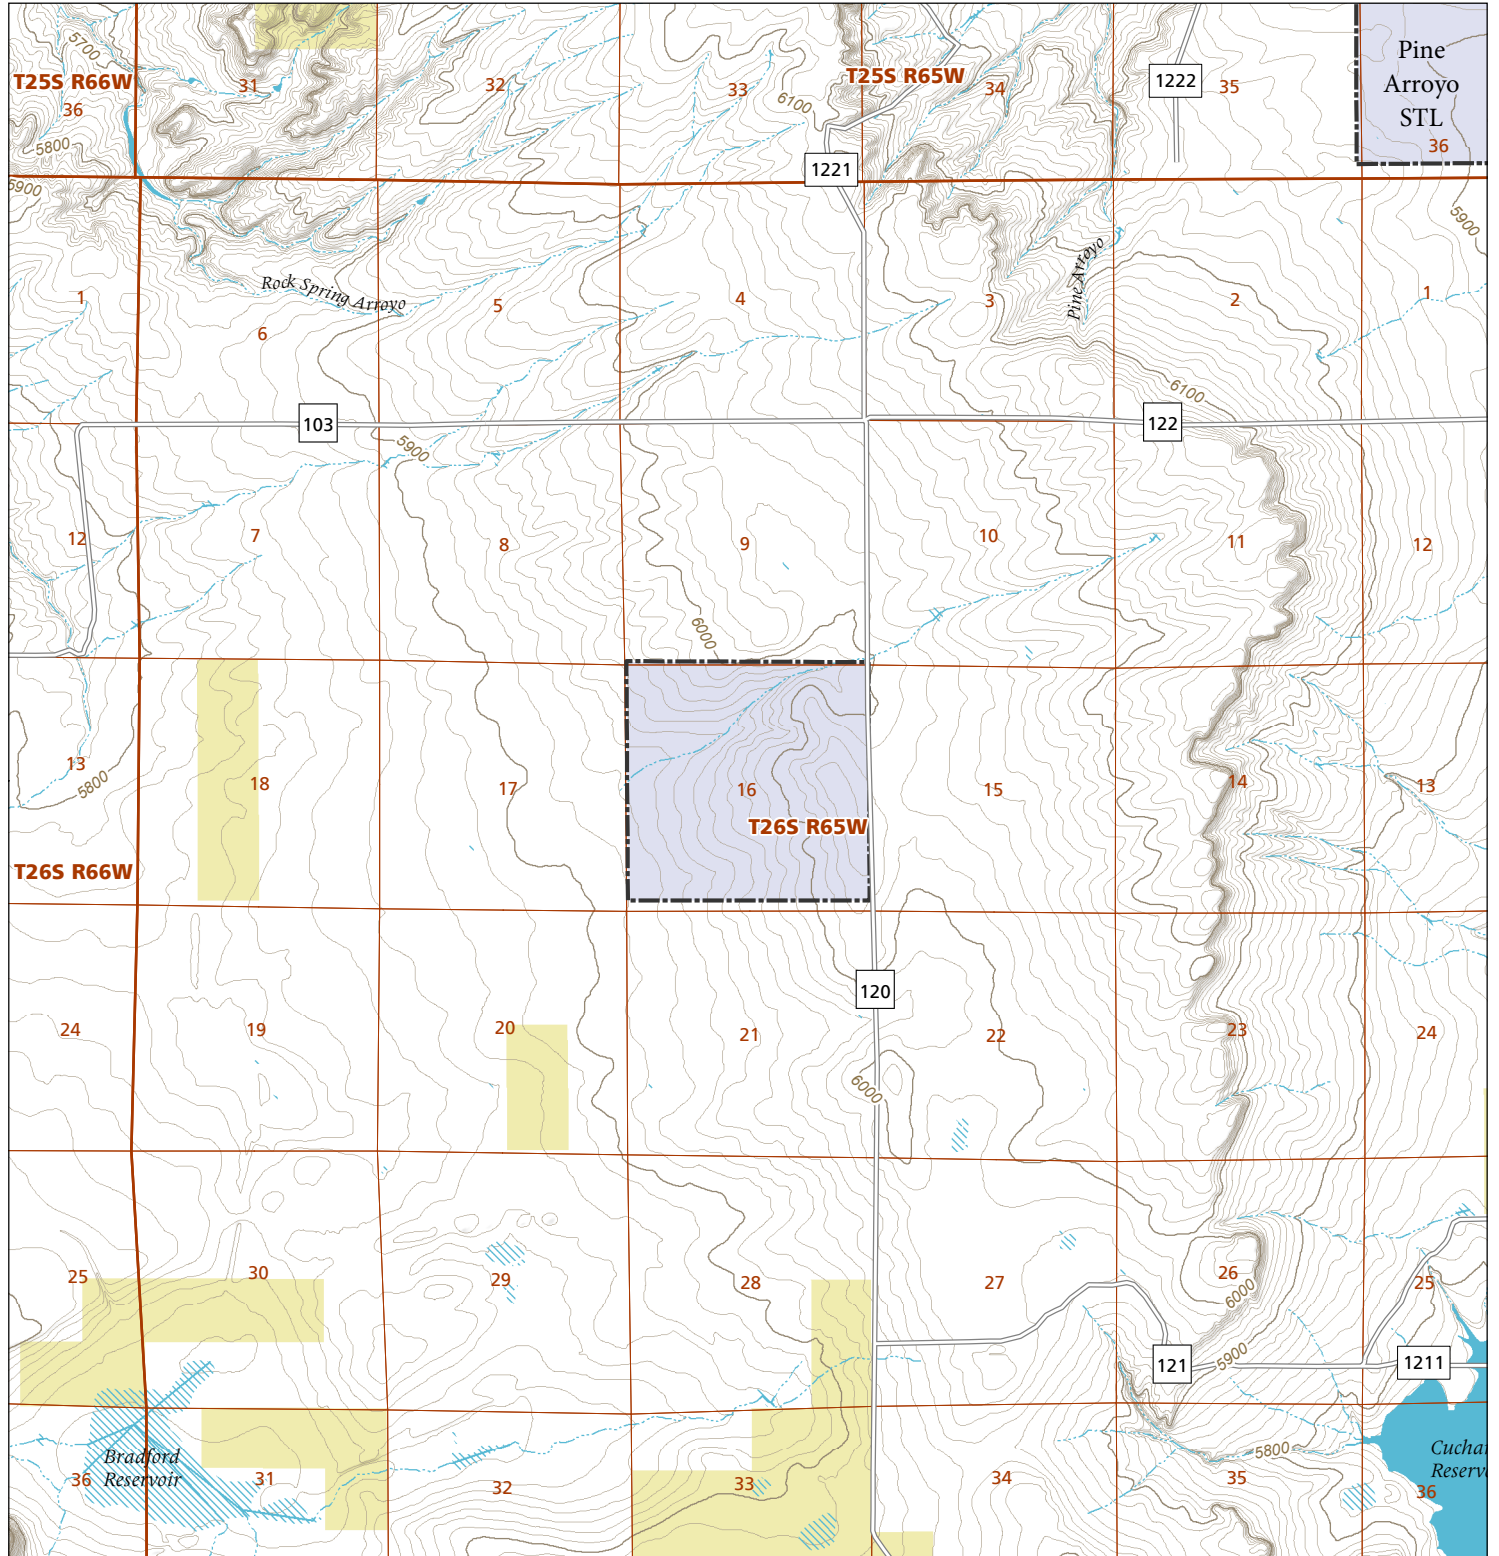

Rattlesnake

STL Hunting and Fishing Access Program

Please see the current Colorado State Recreation Lands brochure for listing of land use regulations and access points for this property and other SLB parcels open for wildlife related recreation. Also refer to the CPW Fishing and Hunting information brochure for current hunting and fishing regulations.

Map Updated: 8/21/2023

-  STL Boundary
-  BLM
-  No Public Access