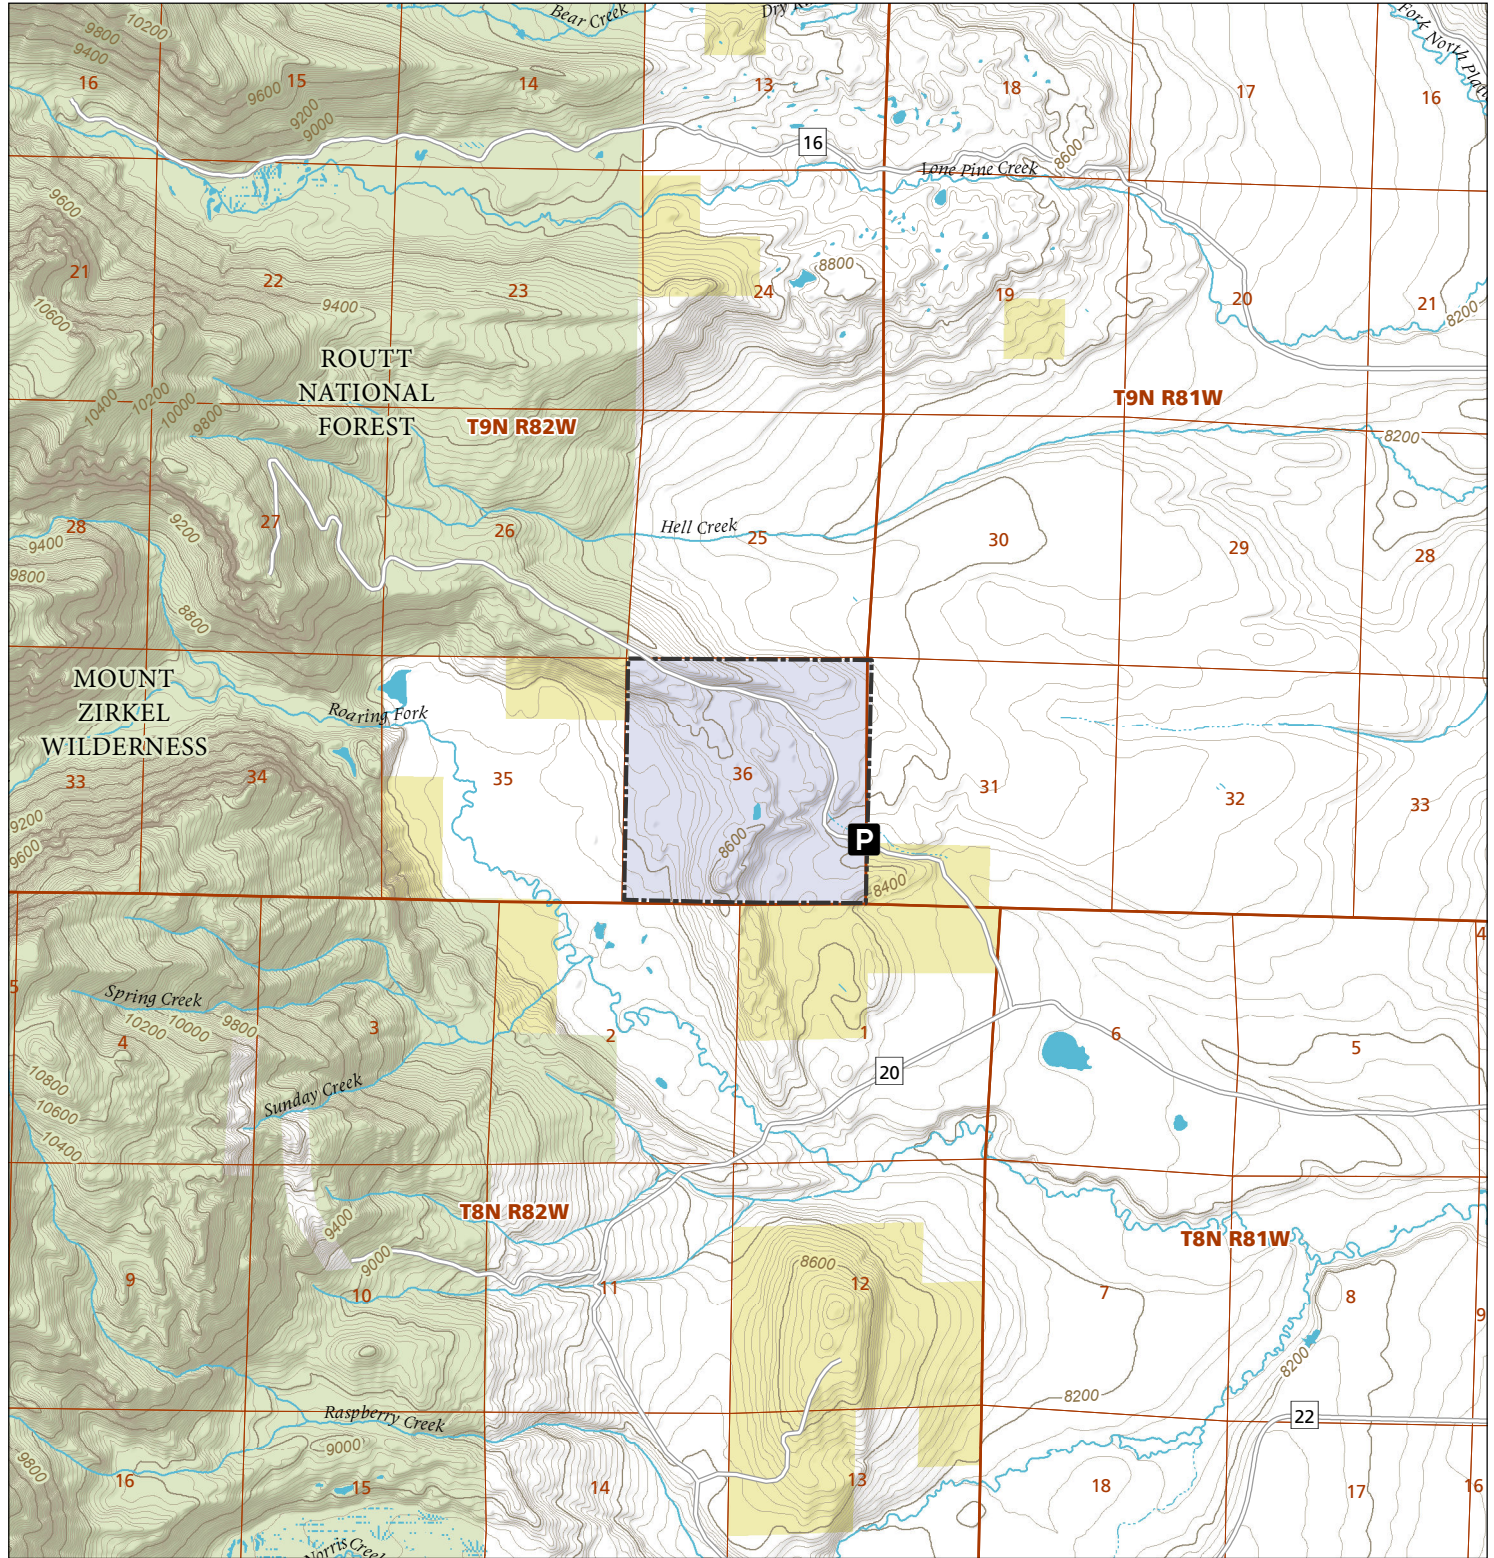

Red Canyon

STL Hunting and Fishing Access Program

Please see the current Colorado State Recreation Lands brochure for listing of land use regulations and access points for this property and other SLB parcels open for wildlife related recreation. Also refer to the CPW Fishing and Hunting information brochure for current hunting and fishing regulations.

Map Updated: 8/16/2023

-  STL Boundary
-  BLM
-  US Forest Service
-  Parking
-  No Public Access