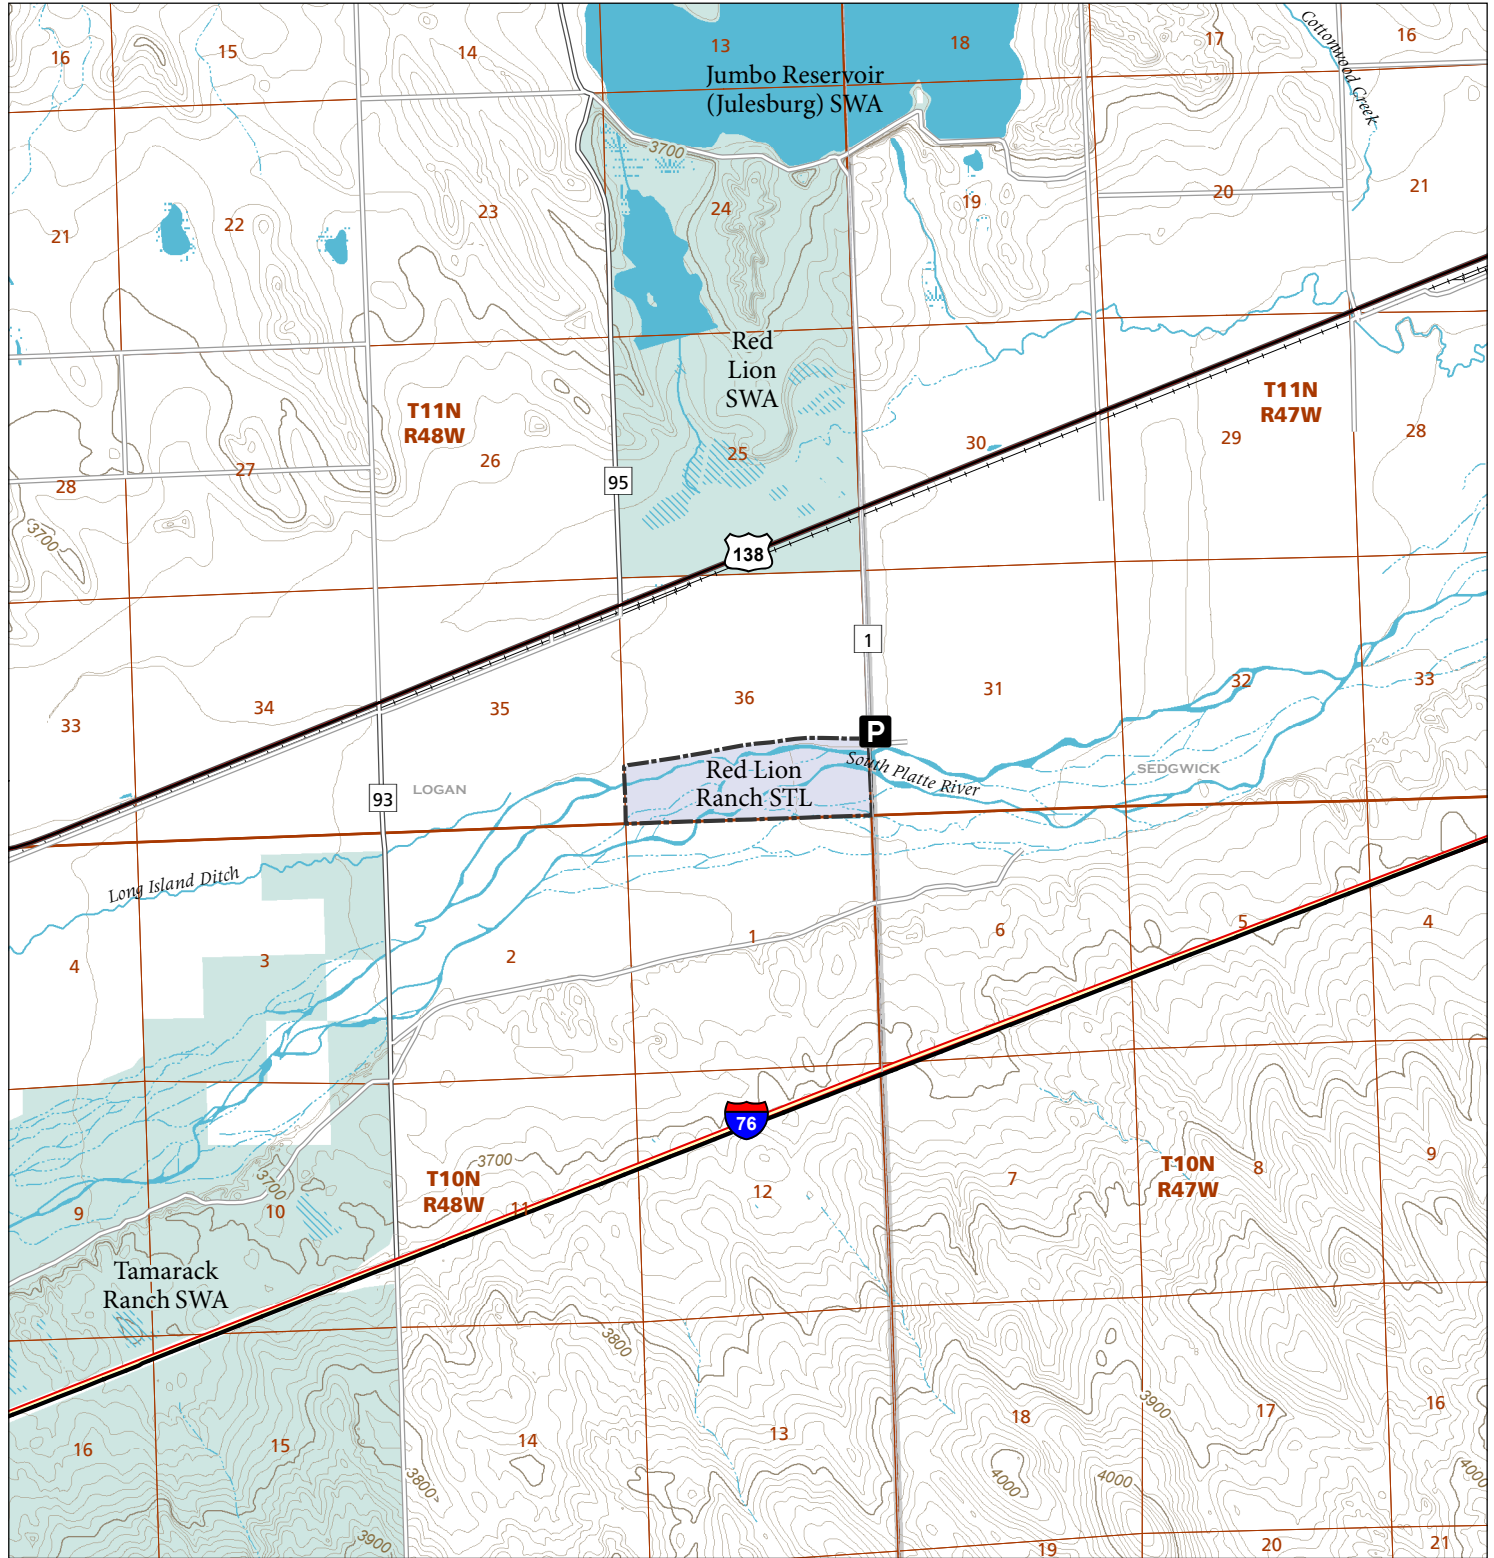

Red Lion Ranch

STL Hunting and Fishing Access Program

Please see the current Colorado State Recreation Lands brochure for listing of land use regulations and access points for this property and other SLB parcels open for wildlife related recreation. Also refer to the CPW Fishing and Hunting information brochure for current hunting and fishing regulations.

Map Updated: 7/31/2023

-  STL Boundary
-  SWA
-  Parking
-  No Public Access