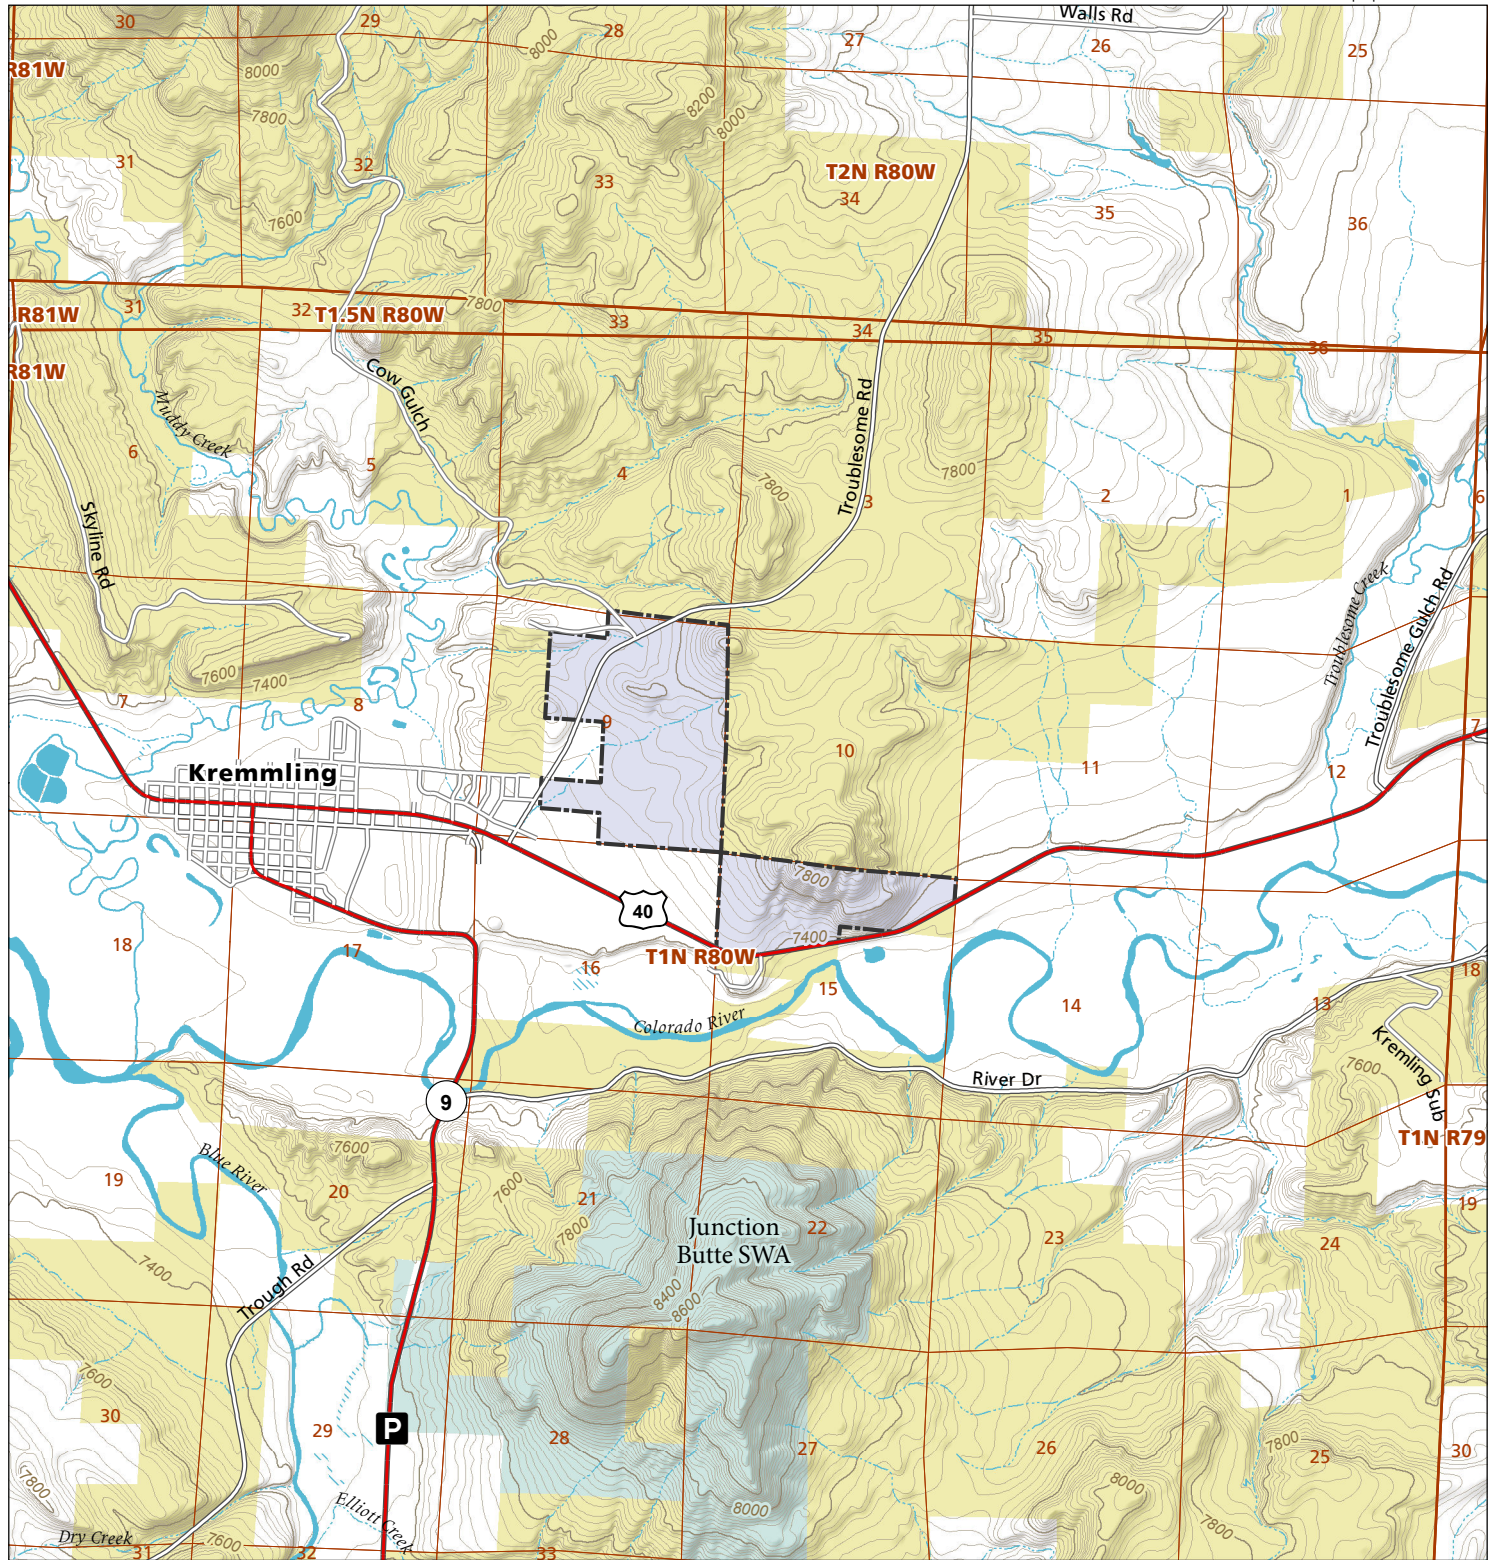

Red Mountain

STL Hunting and Fishing Access Program

Please see the current Colorado State Recreation Lands brochure for listing of land use regulations and access points for this property and other SLB parcels open for wildlife related recreation. Also refer to the CPW Fishing and Hunting information brochure for current hunting and fishing regulations.

Map Updated: 8/14/2023

-  STL Boundary
-  SWA
-  Parking
-  BLM
-  No Public Access