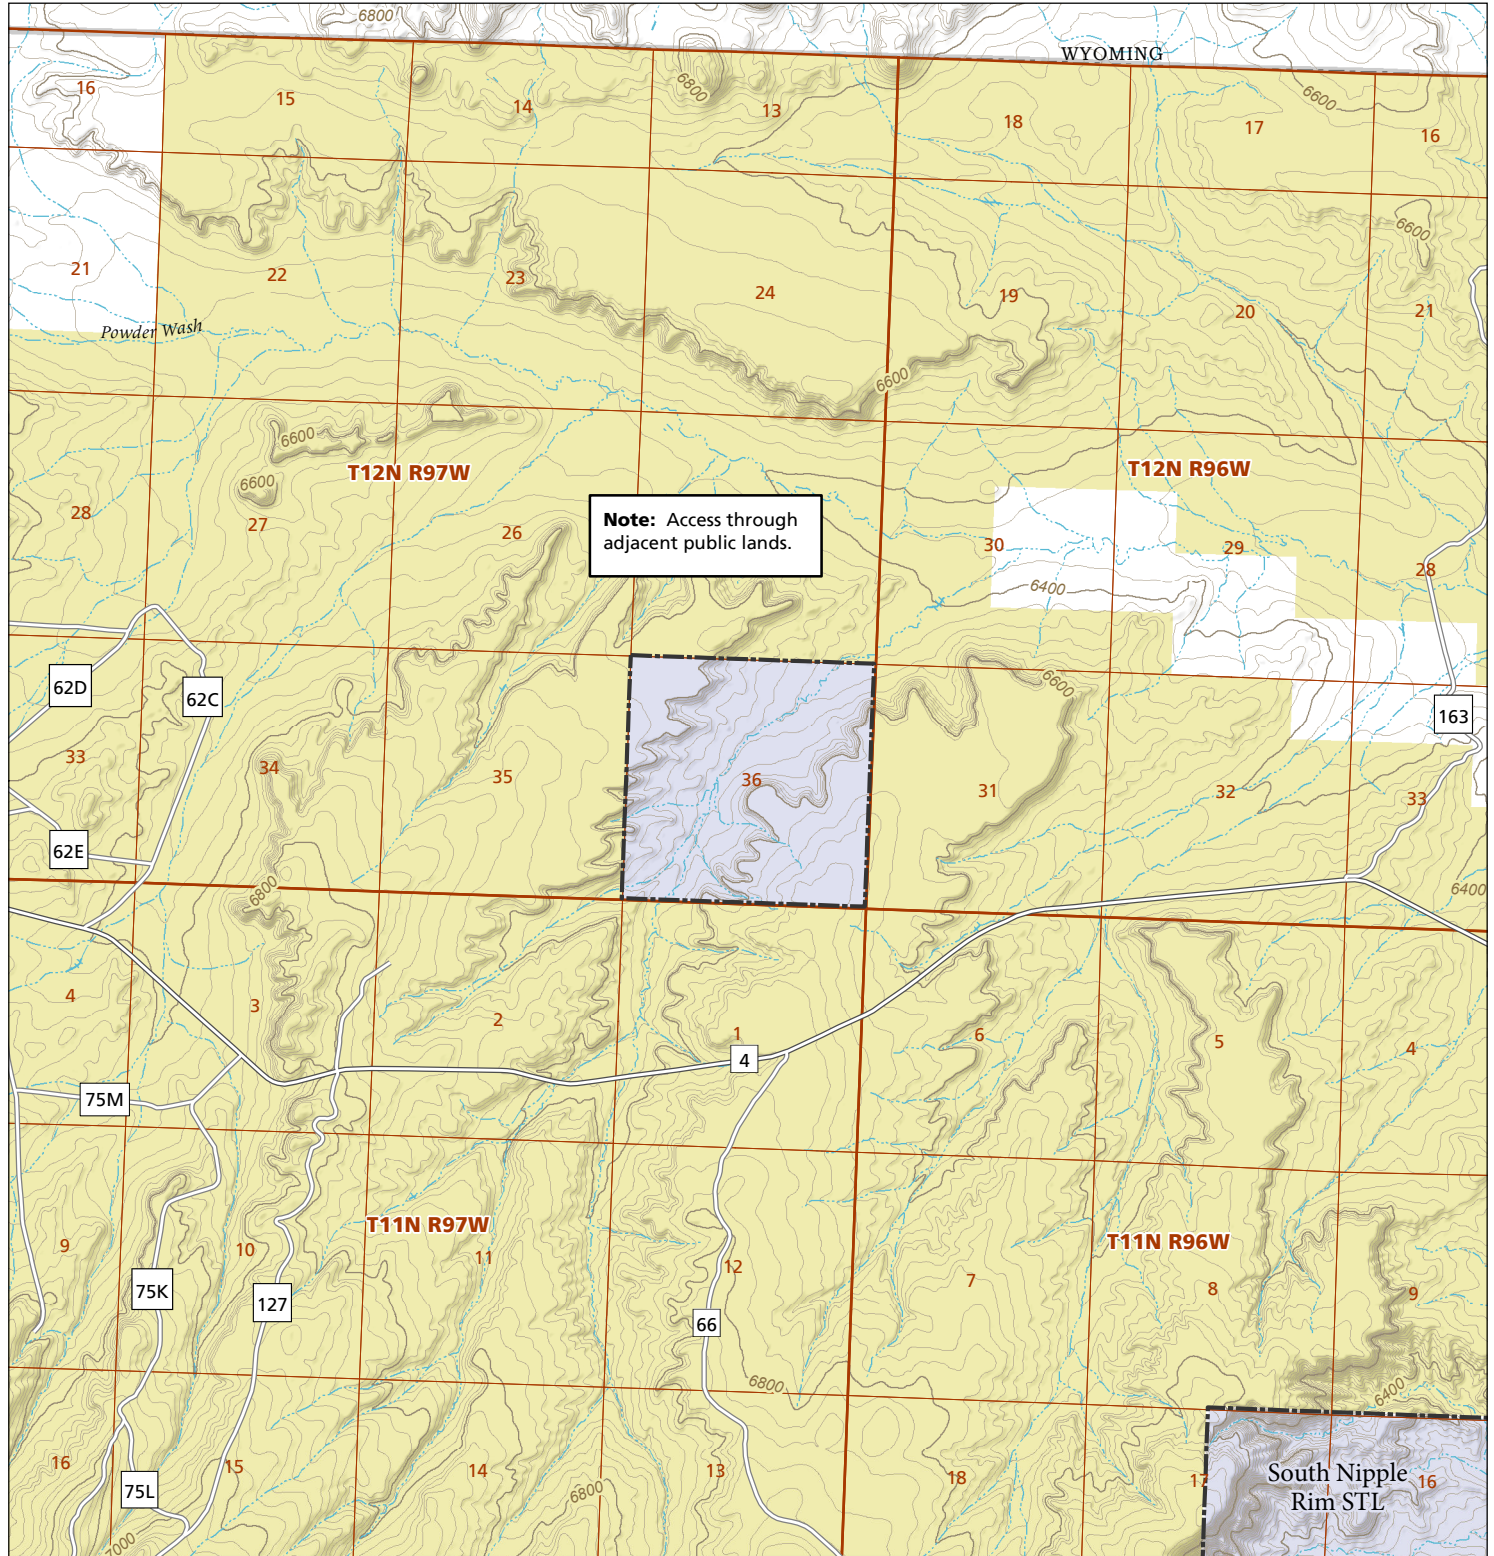

Reservoir Draw

STL Hunting and Fishing Access Program

Please see the current Colorado State Recreation Lands brochure for listing of land use regulations and access points for this property and other SLB parcels open for wildlife related recreation. Also refer to the CPW Fishing and Hunting information brochure for current hunting and fishing regulations.

Map Updated: 9/19/2023

-  STL Boundary
-  BLM
-  No Public Access