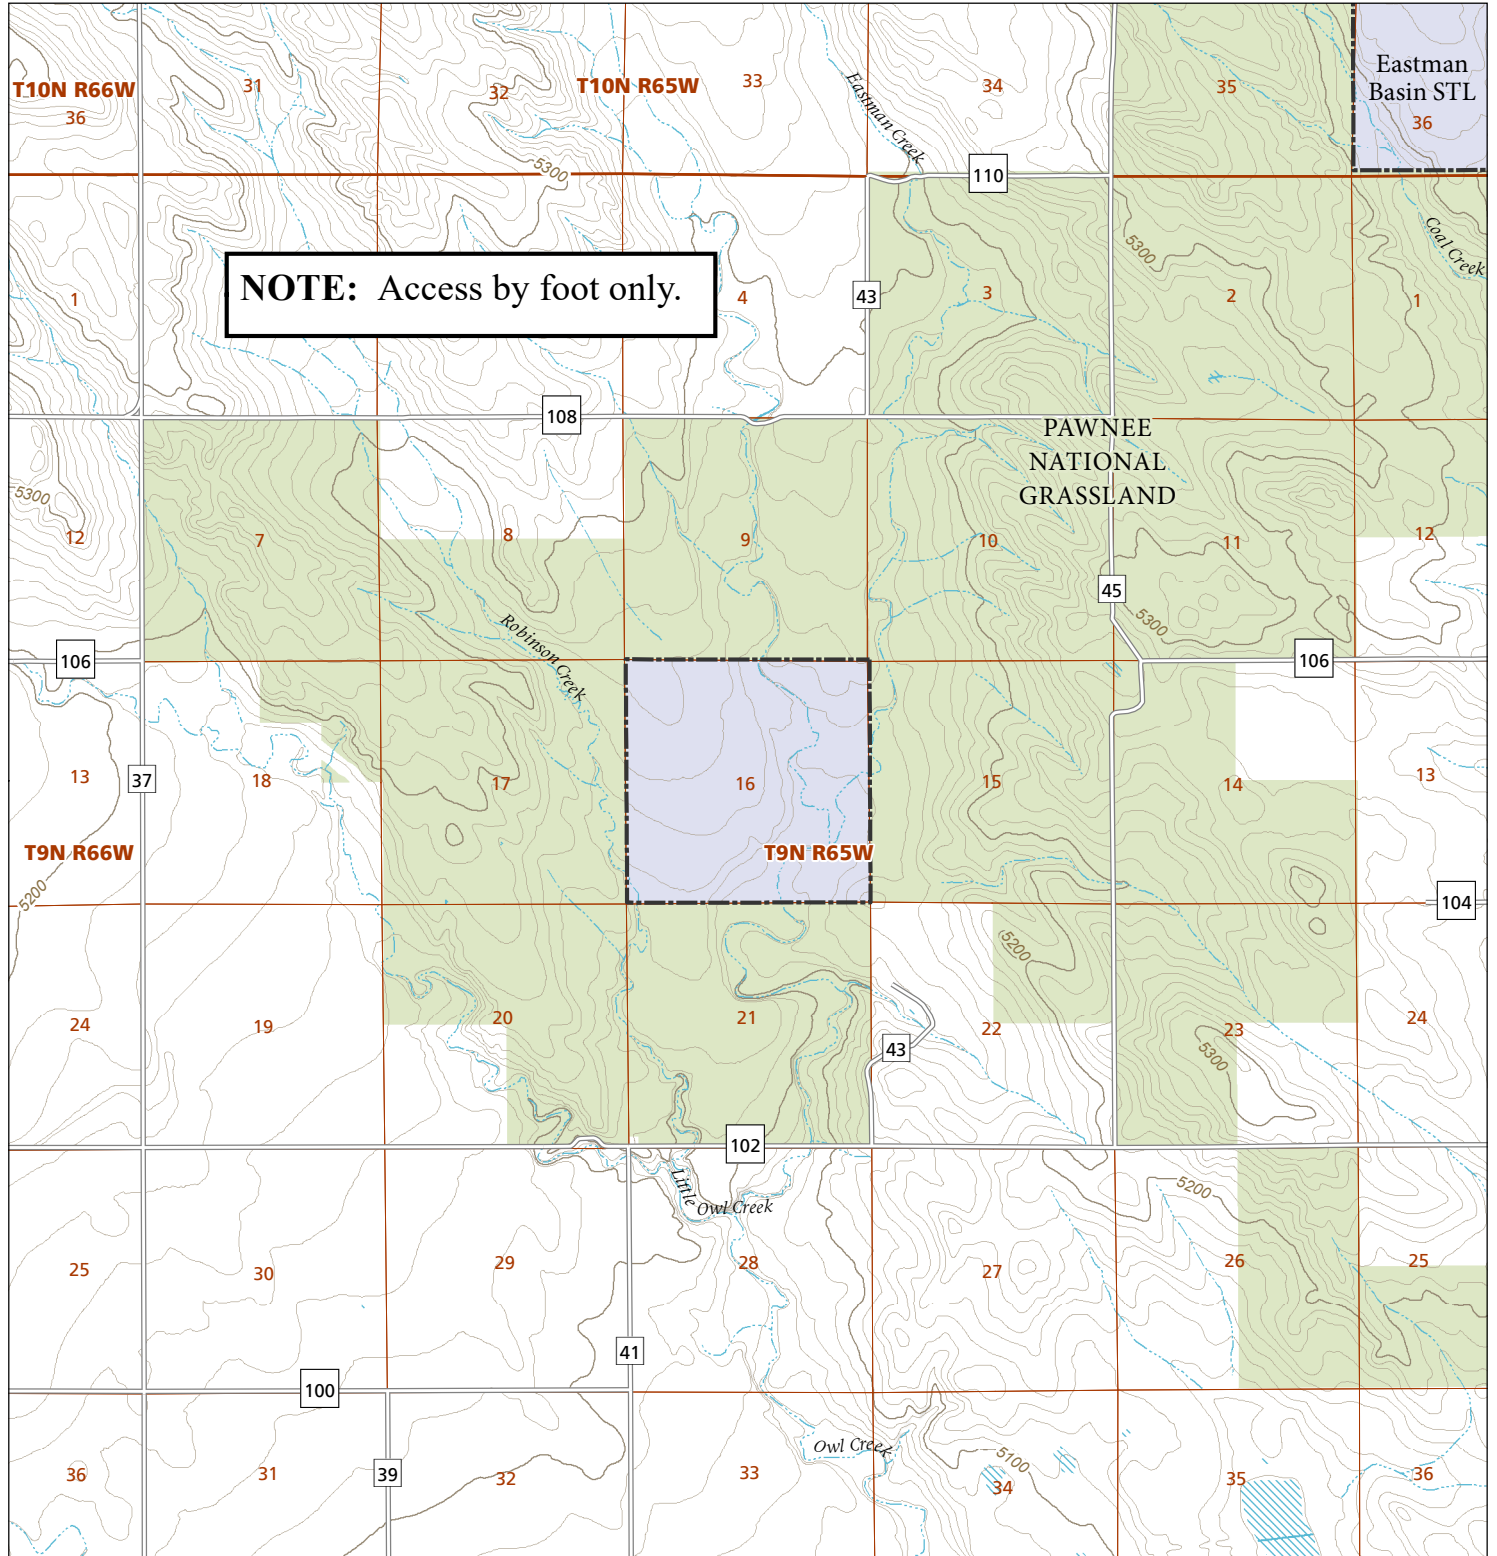

Robinson Creek

STL Hunting and Fishing Access Program

Please see the current Colorado State Recreation Lands brochure for listing of land use regulations and access points for this property and other SLB parcels open for wildlife related recreation. Also refer to the CPW Fishing and Hunting information brochure for current hunting and fishing regulations.

Map Updated: 8/7/2023

NOTE: Access by foot only.

-  STL Boundary
-  US Forest Service
-  Parking
-  No Public Access