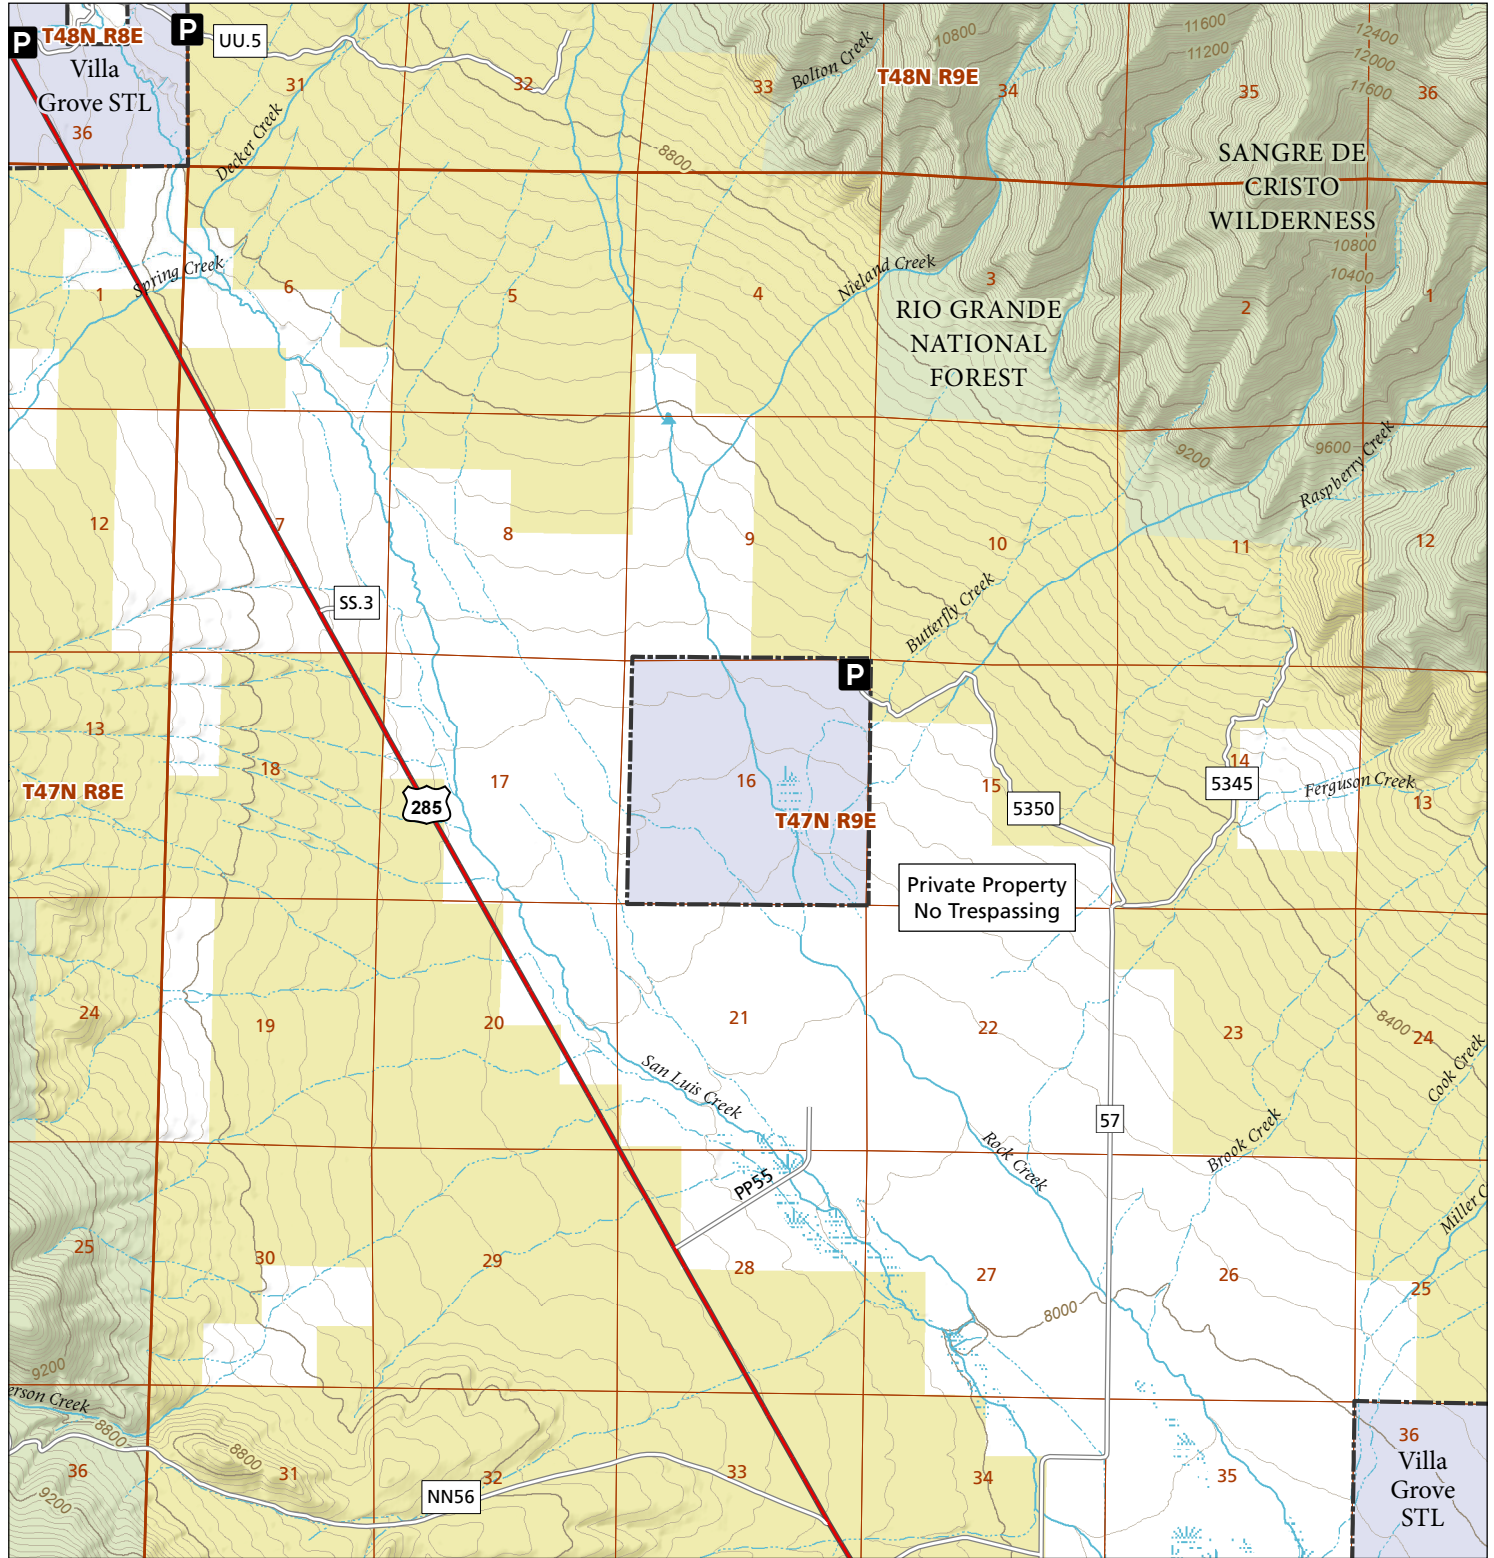

Rock Creek

STL Hunting and Fishing Access Program

Please see the current Colorado State Recreation Lands brochure for listing of land use regulations and access points for this property and other SLB parcels open for wildlife related recreation. Also refer to the CPW Fishing and Hunting information brochure for current hunting and fishing regulations.

Map Updated: 9/11/2023

-  STL Boundary
-  BLM
-  Parking
-  US Forest Service
-  No Public Access