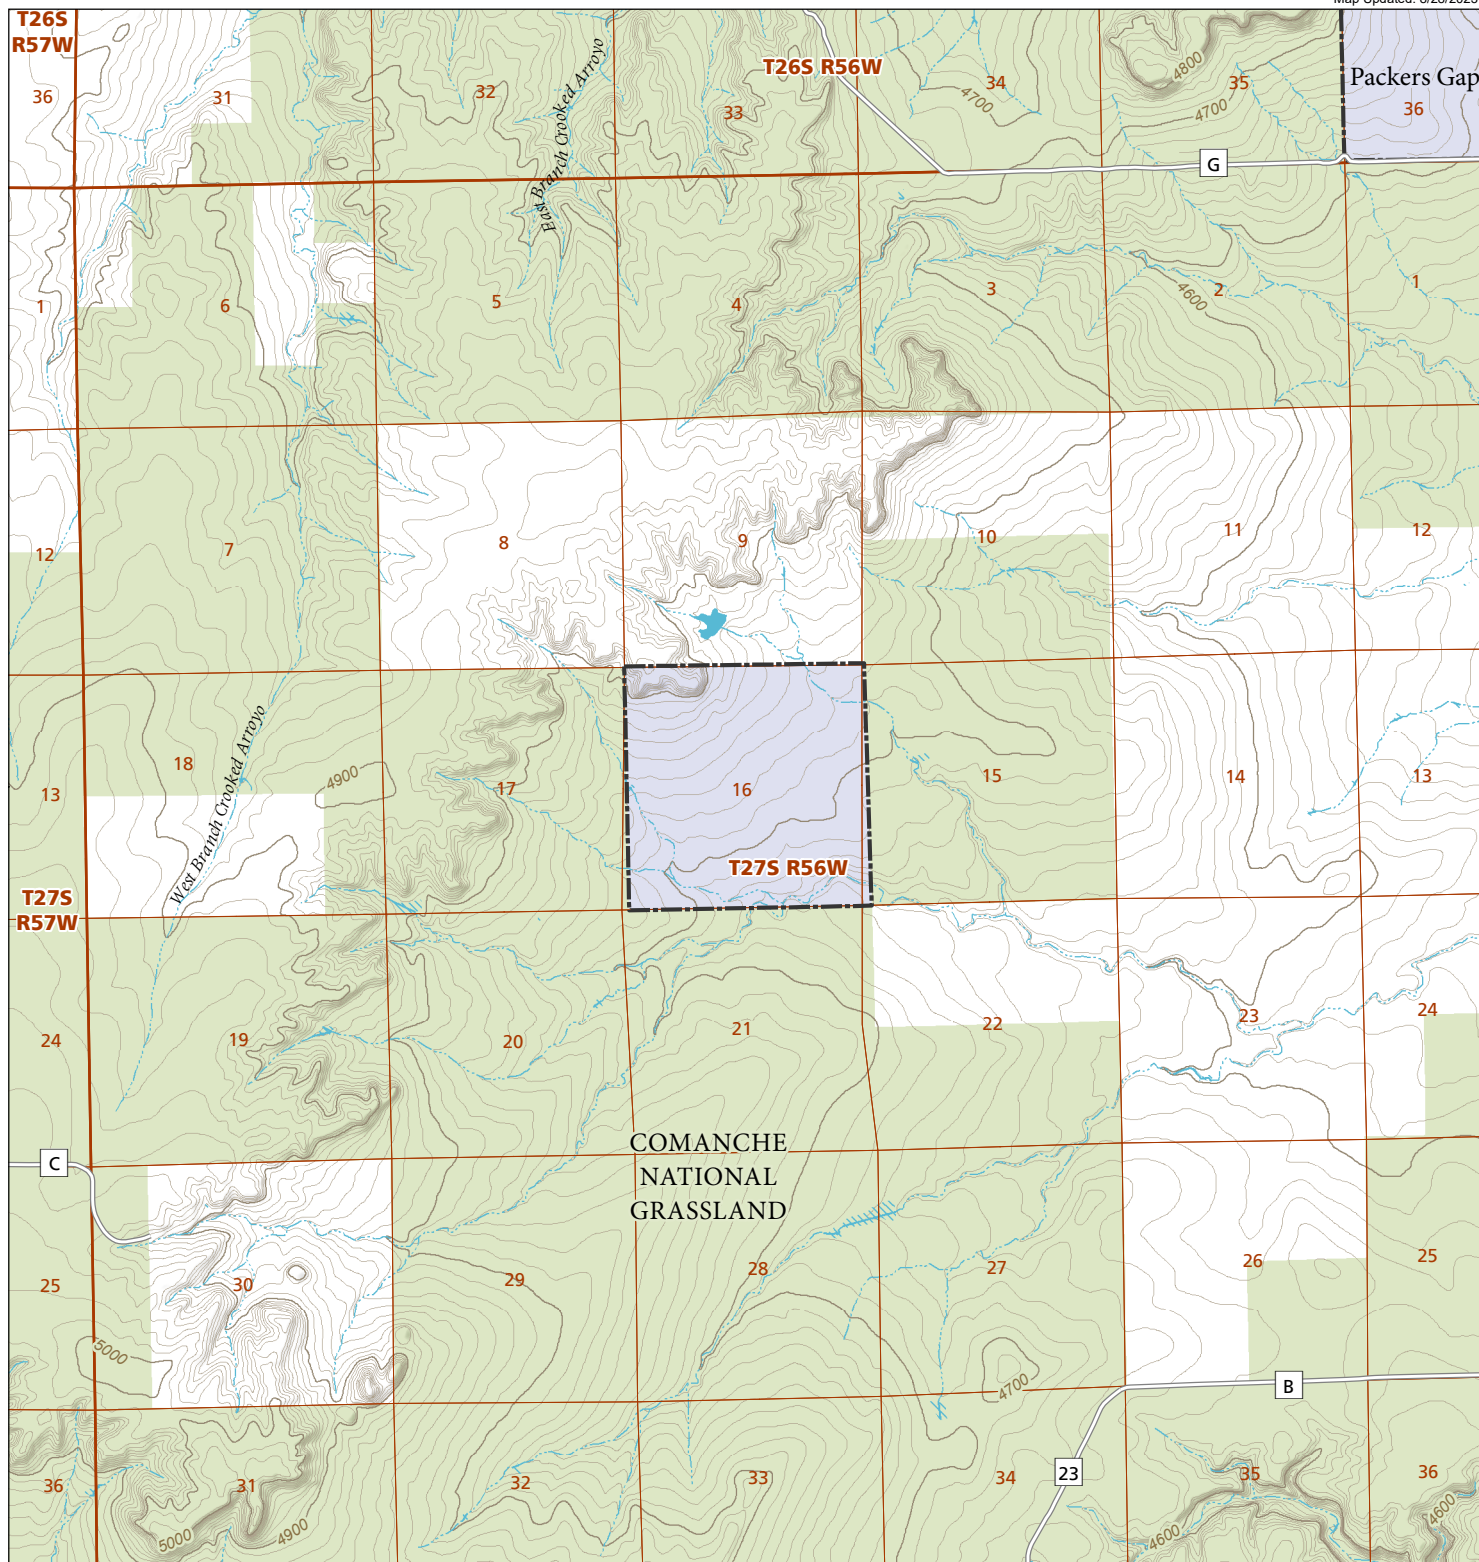

Rock Fall

STL Hunting and Fishing Access Program

Please see the current Colorado State Recreation Lands brochure for listing of land use regulations and access points for this property and other SLB parcels open for wildlife related recreation. Also refer to the CPW Fishing and Hunting information brochure for current hunting and fishing regulations.

Map Updated: 8/28/2023

-  STL Boundary
-  US Forest Service
-  No Public Access