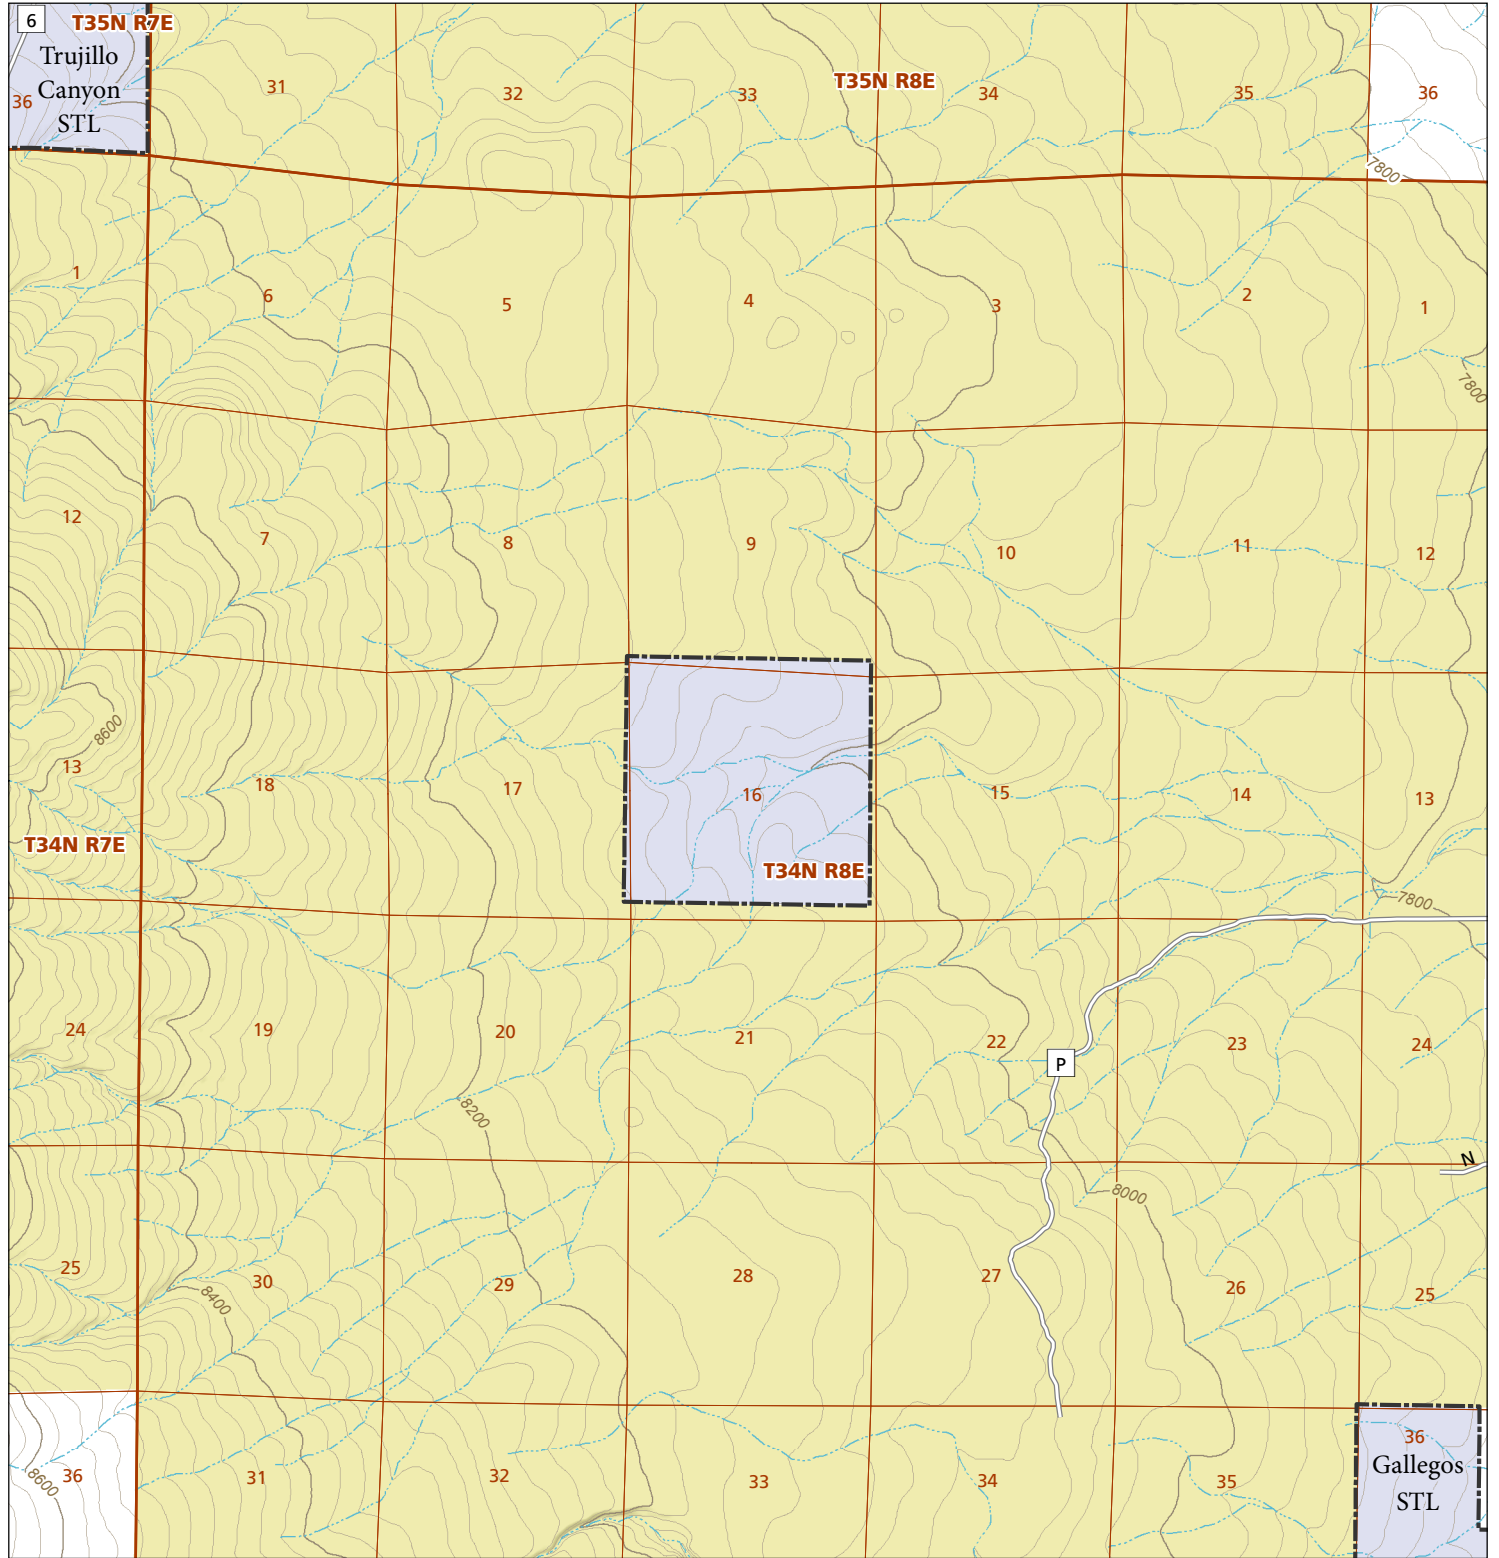

Romeo

STL Hunting and Fishing Access Program

Please see the current Colorado State Recreation Lands brochure for listing of land use regulations and access points for this property and other SLB parcels open for wildlife related recreation. Also refer to the CPW Fishing and Hunting information brochure for current hunting and fishing regulations.

Map Updated: 9/11/2023

-  STL Boundary
-  BLM
-  Parking
-  No Public Access