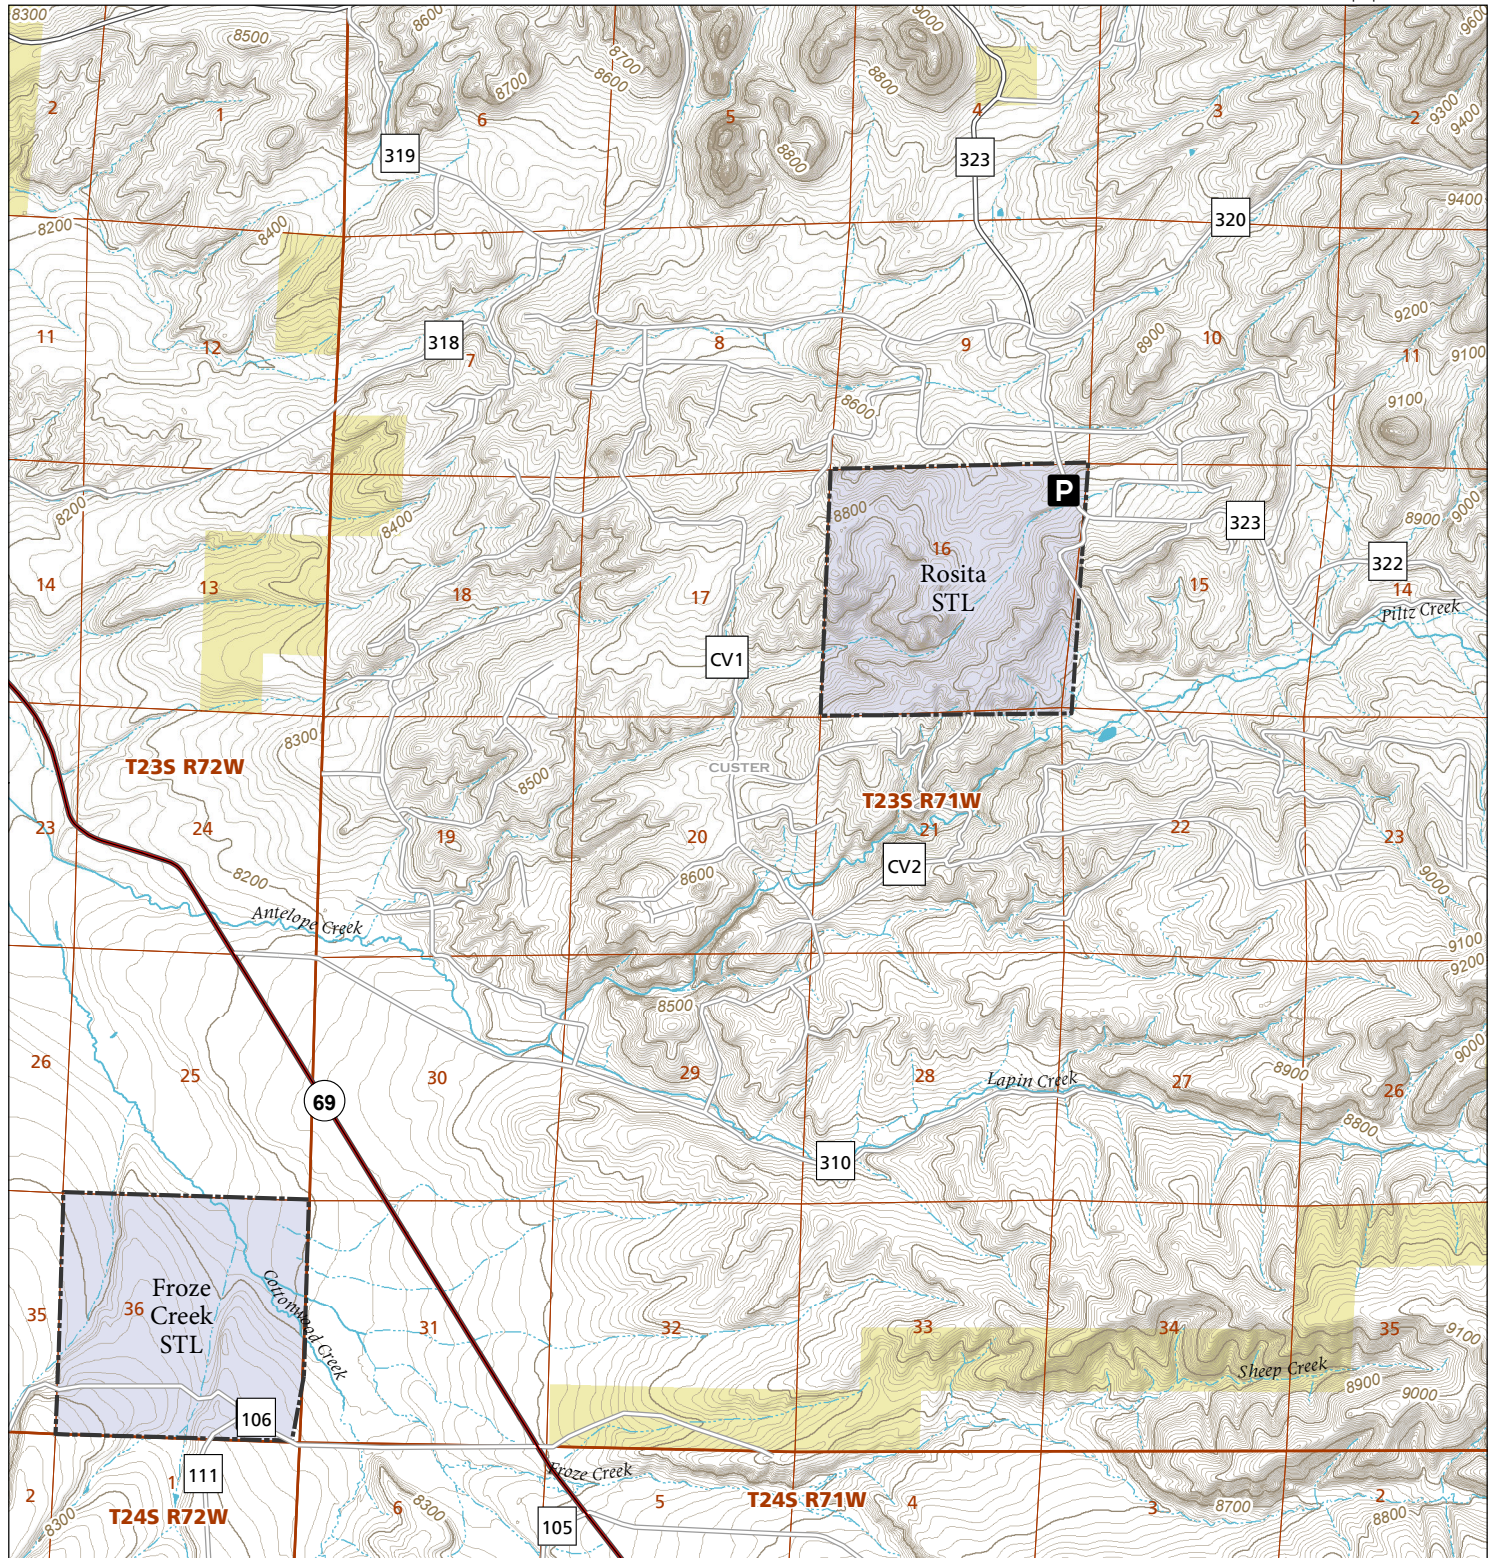

Rosita & Froze Creek STL Hunting and Fishing Access Program

Please see the current Colorado State Recreation Lands brochure for listing of land use regulations and access points for this property and other SLB parcels open for wildlife related recreation. Also refer to the CPW Fishing and Hunting information brochure for current hunting and fishing regulations.

Map Updated: 8/21/2023

-  STL Boundary
-  BLM
-  Parking
-  No Public Access