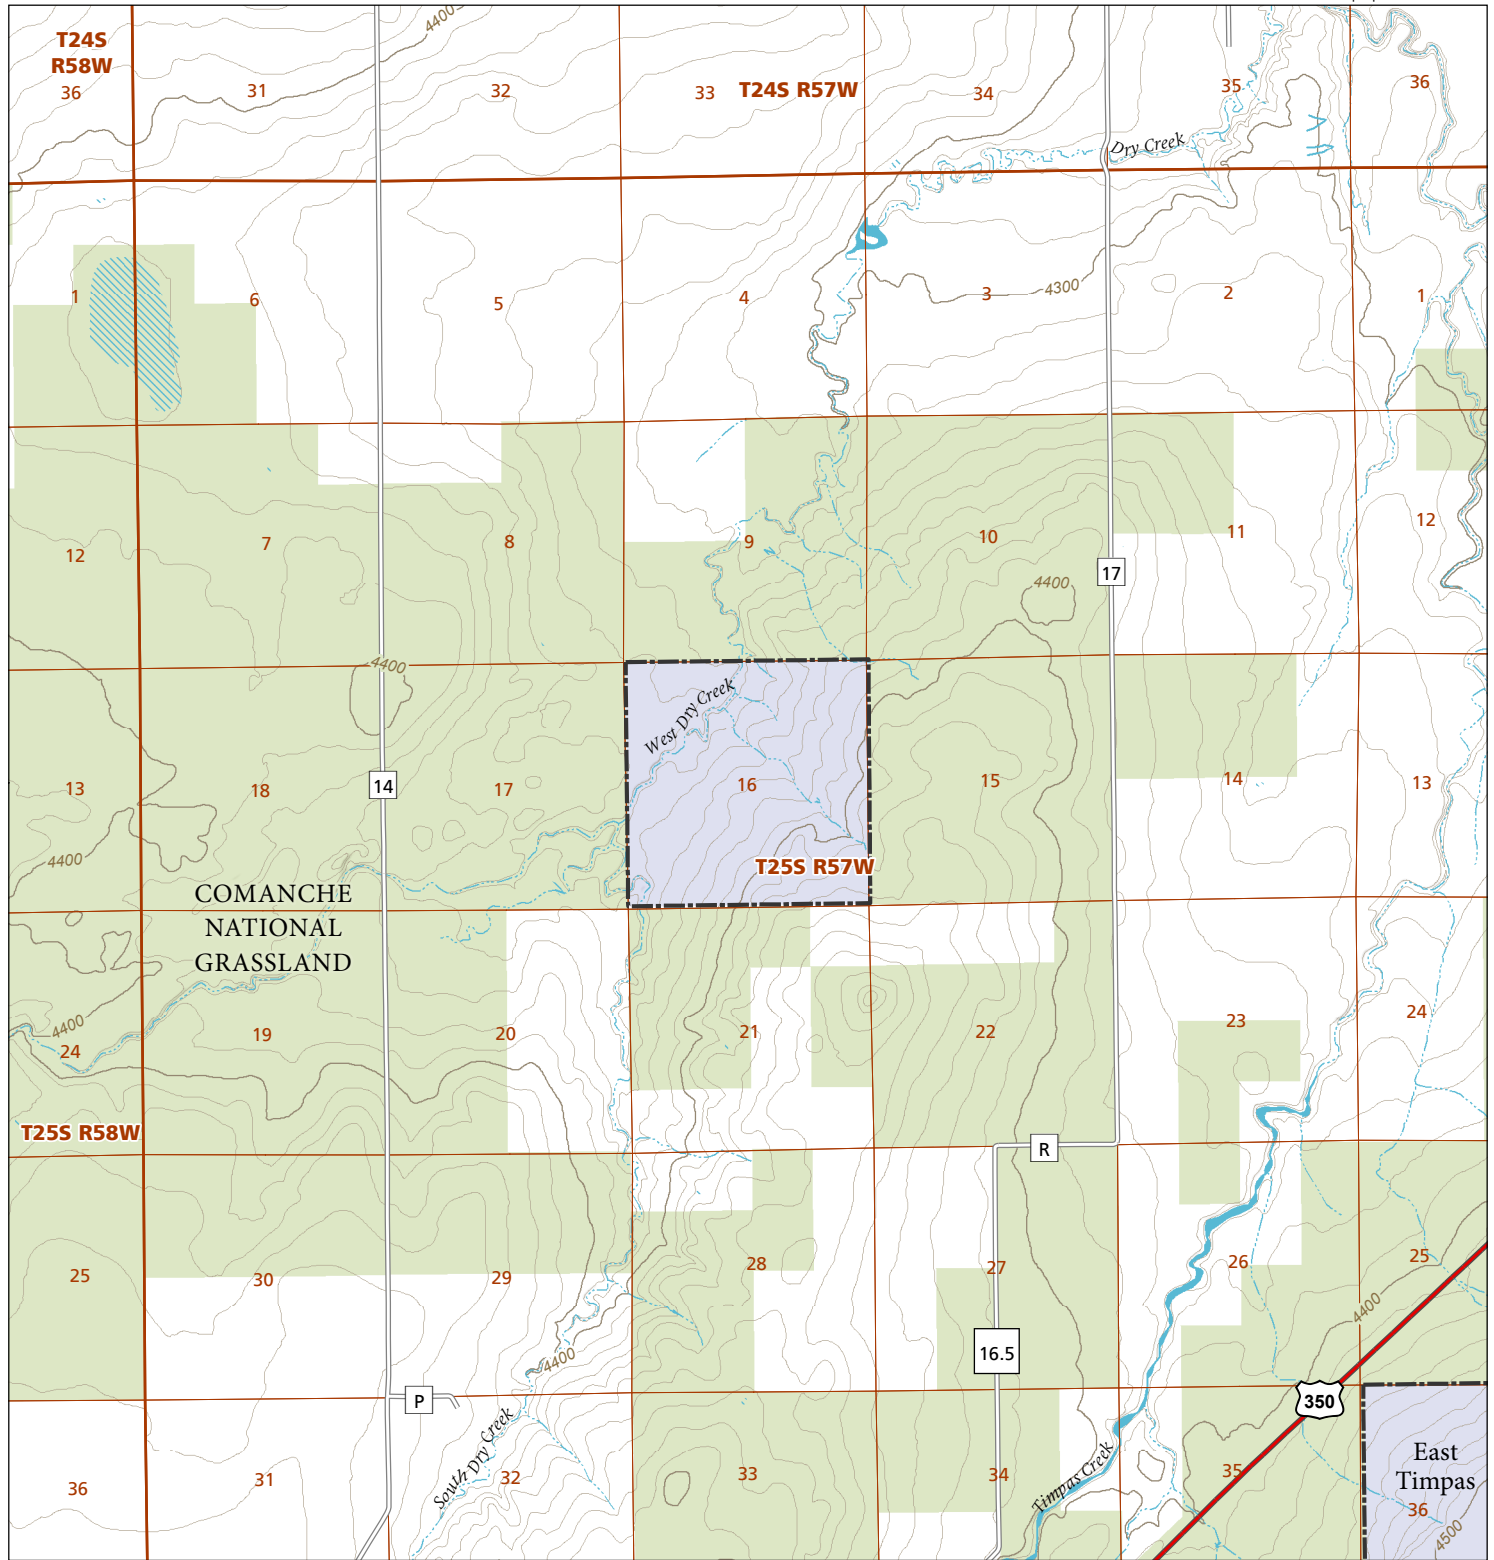

# Round Top

## STL Hunting and Fishing Access Program

Please see the current Colorado State Recreation Lands brochure for listing of land use regulations and access points for this property and other SLB parcels open for wildlife related recreation. Also refer to the CPW Fishing and Hunting information brochure for current hunting and fishing regulations.

Map Updated: 8/28/2023

-  STL Boundary
-  US Forest Service
-  No Public Access