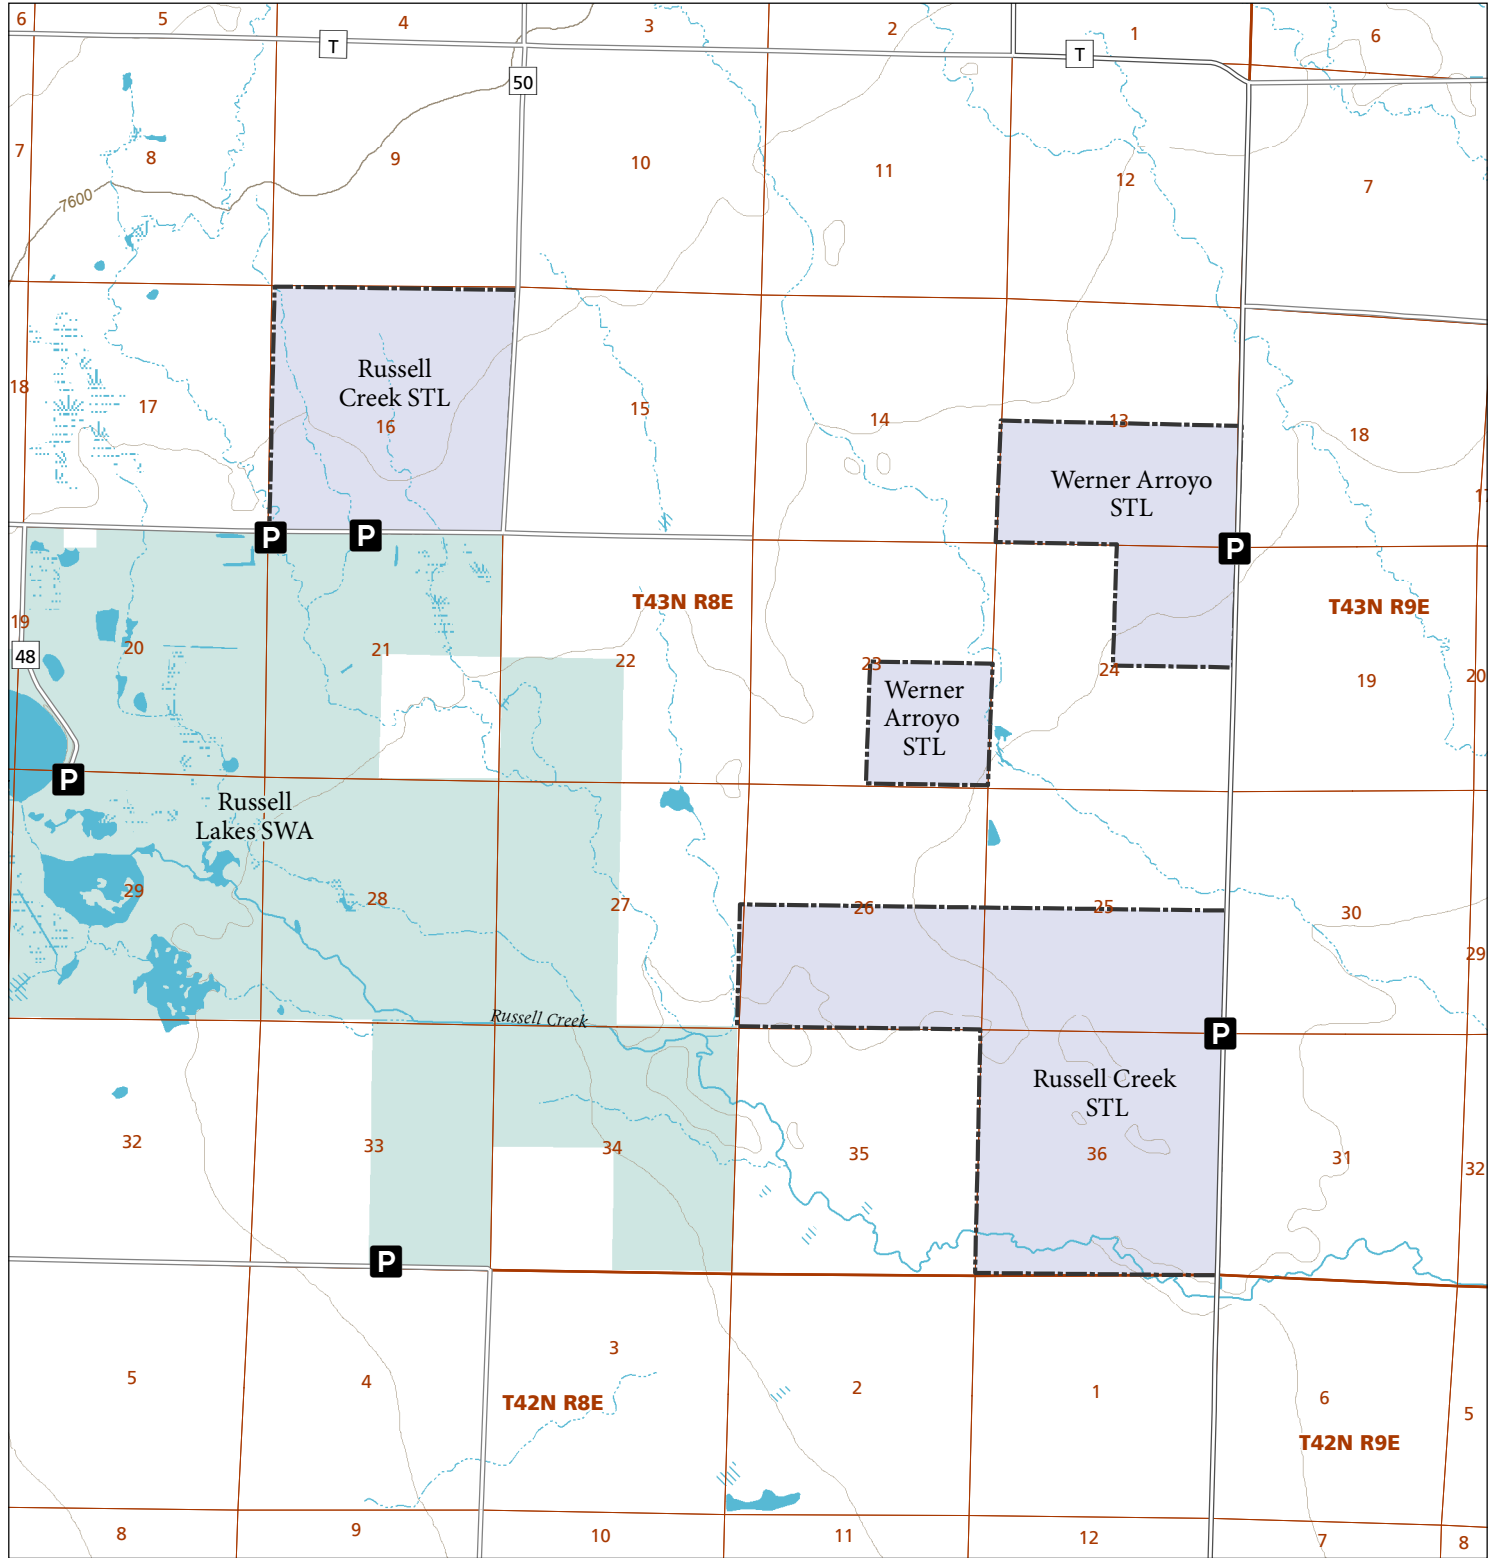

# Russell Creek & Werner Arroyo

## STL Hunting and Fishing Access Program

Please see the current Colorado State Recreation Lands brochure for listing of land use regulations and access points for this property and other SLB parcels open for wildlife related recreation. Also refer to the CPW Fishing and Hunting information brochure for current hunting and fishing regulations.

Map Updated: 9/11/2023

-  STL Boundary
-  SWA
-  Parking
-  No Public Access