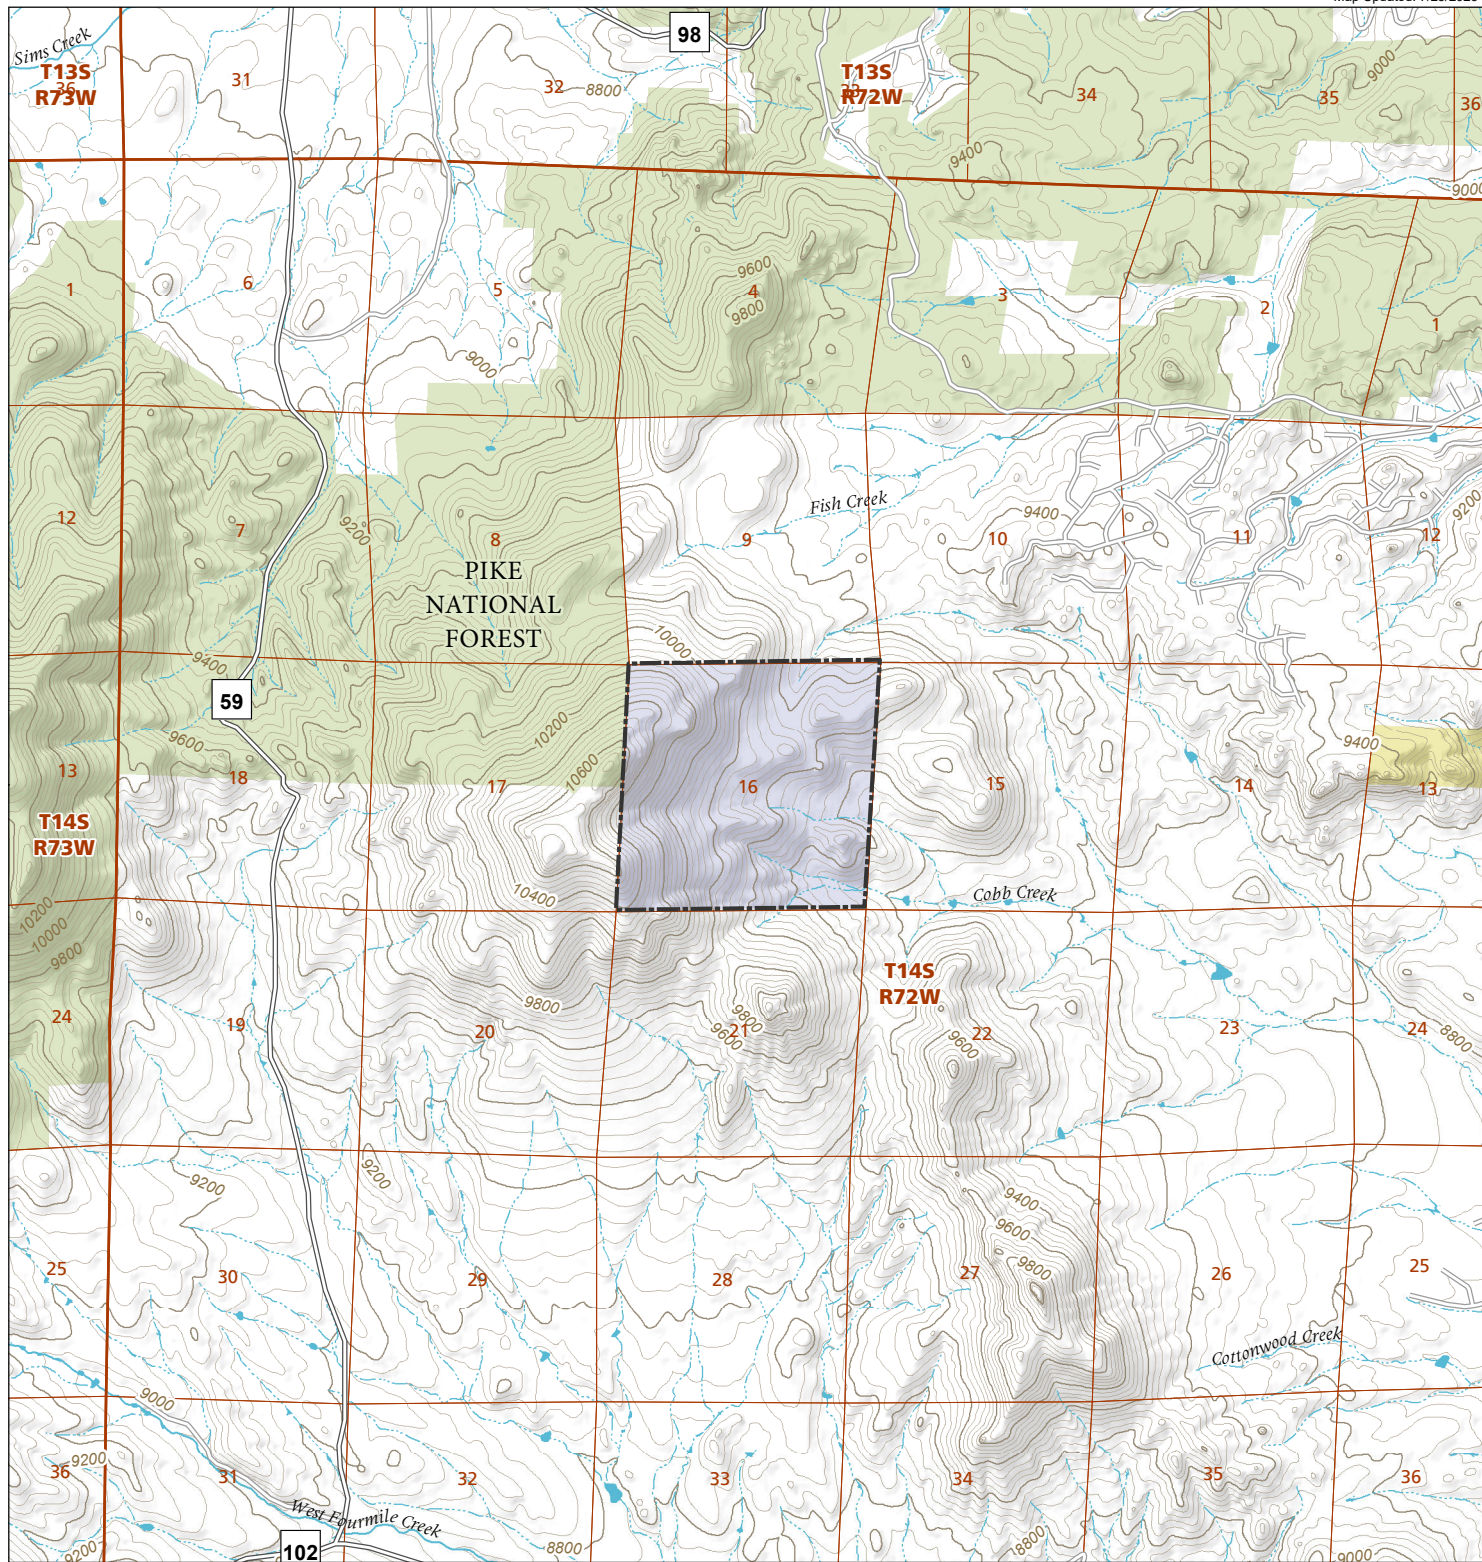

Saddle Mountain

STL Hunting and Fishing Access Program

Please see the current Colorado State Recreation Lands brochure for listing of land use regulations and access points for this property and other SLB parcels open for wildlife related recreation. Also refer to the CPW Fishing and Hunting information brochure for current hunting and fishing regulations.

Map Updated: 7/28/2023

-  STL Boundary
-  BLM
-  US Forest Service
-  No Public Access