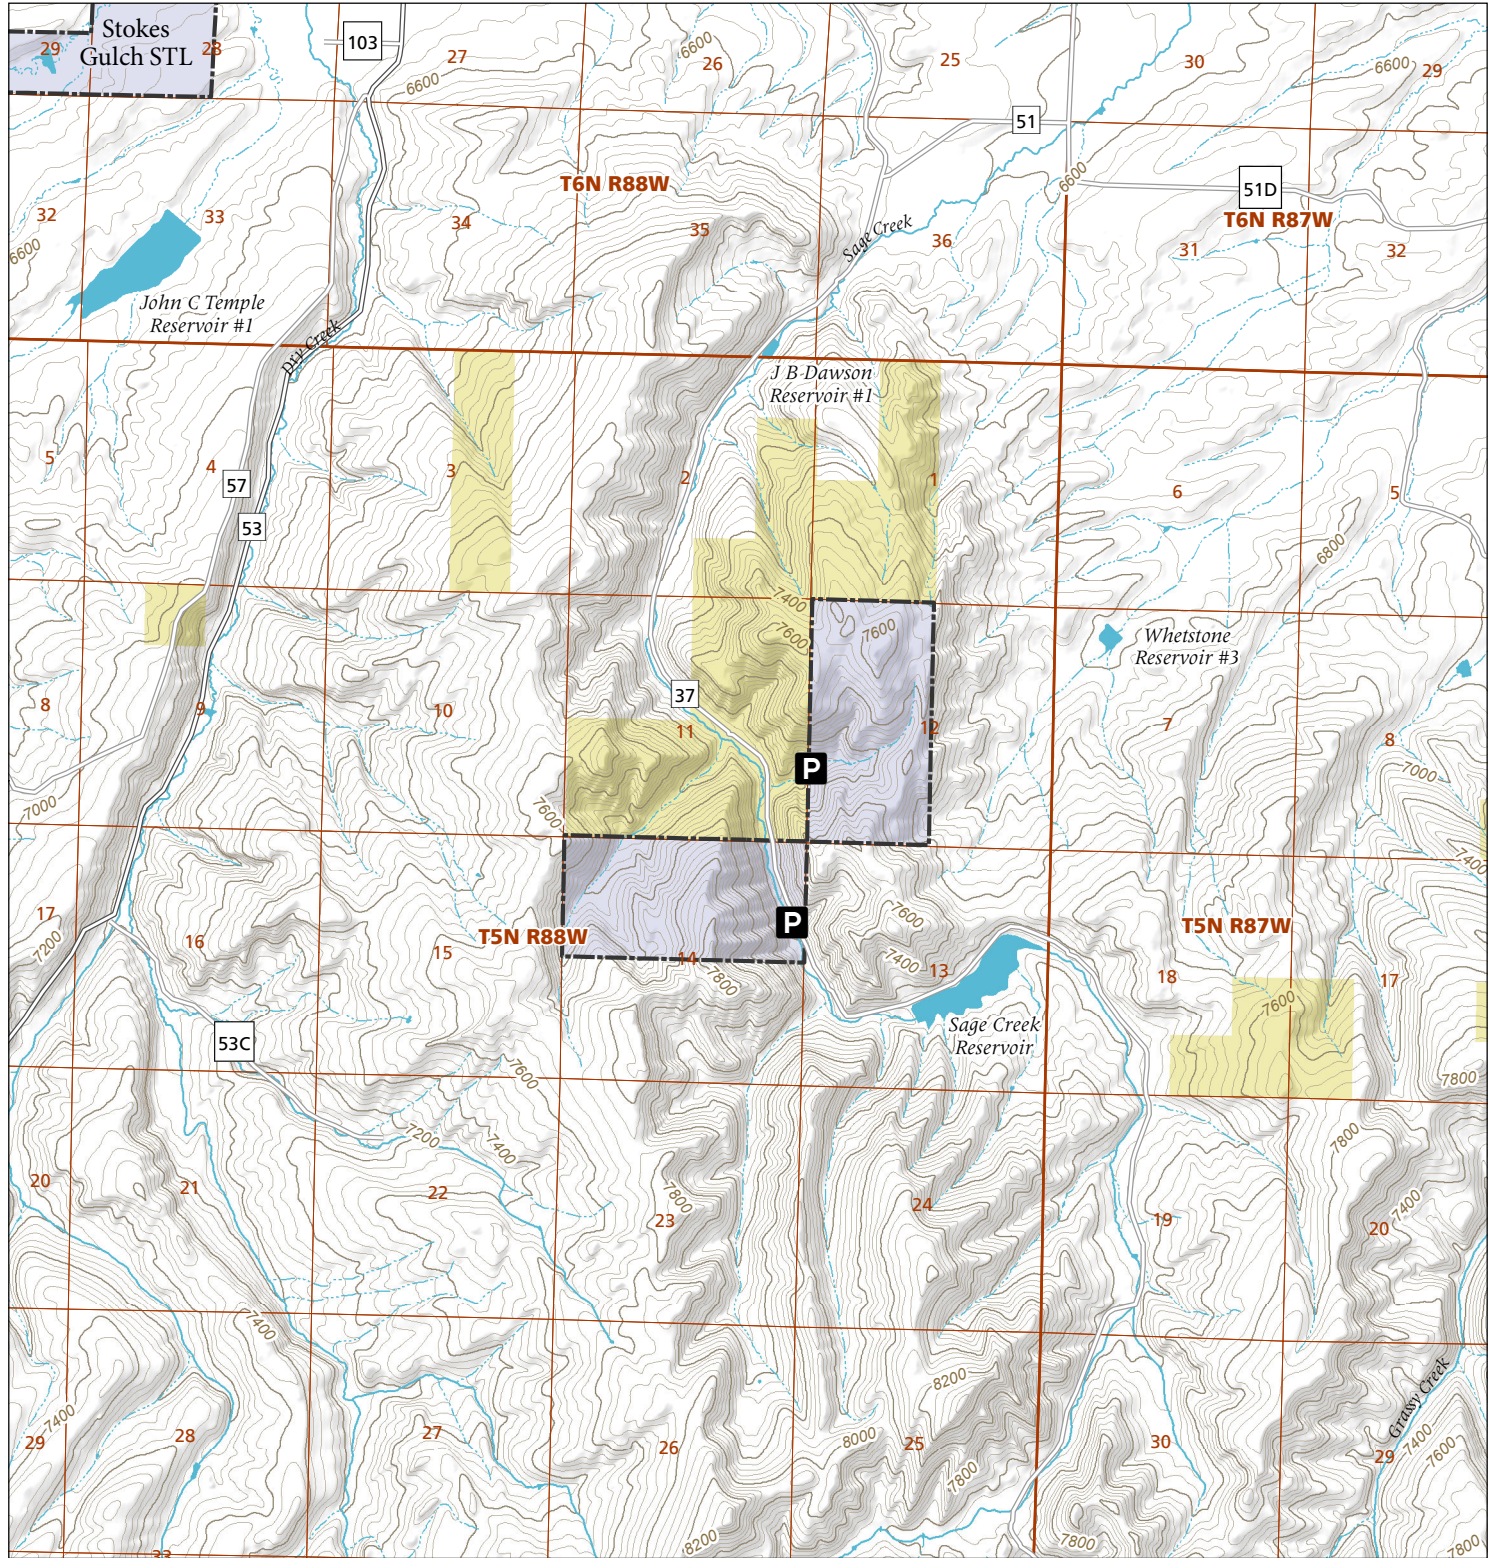

Sage Creek

STL Hunting and Fishing Access Program

Please see the current Colorado State Recreation Lands brochure for listing of land use regulations and access points for this property and other SLB parcels open for wildlife related recreation. Also refer to the CPW Fishing and Hunting information brochure for current hunting and fishing regulations.

Map Updated: 8/16/2023

-  STL Boundary
-  BLM
-  Parking
-  No Public Access