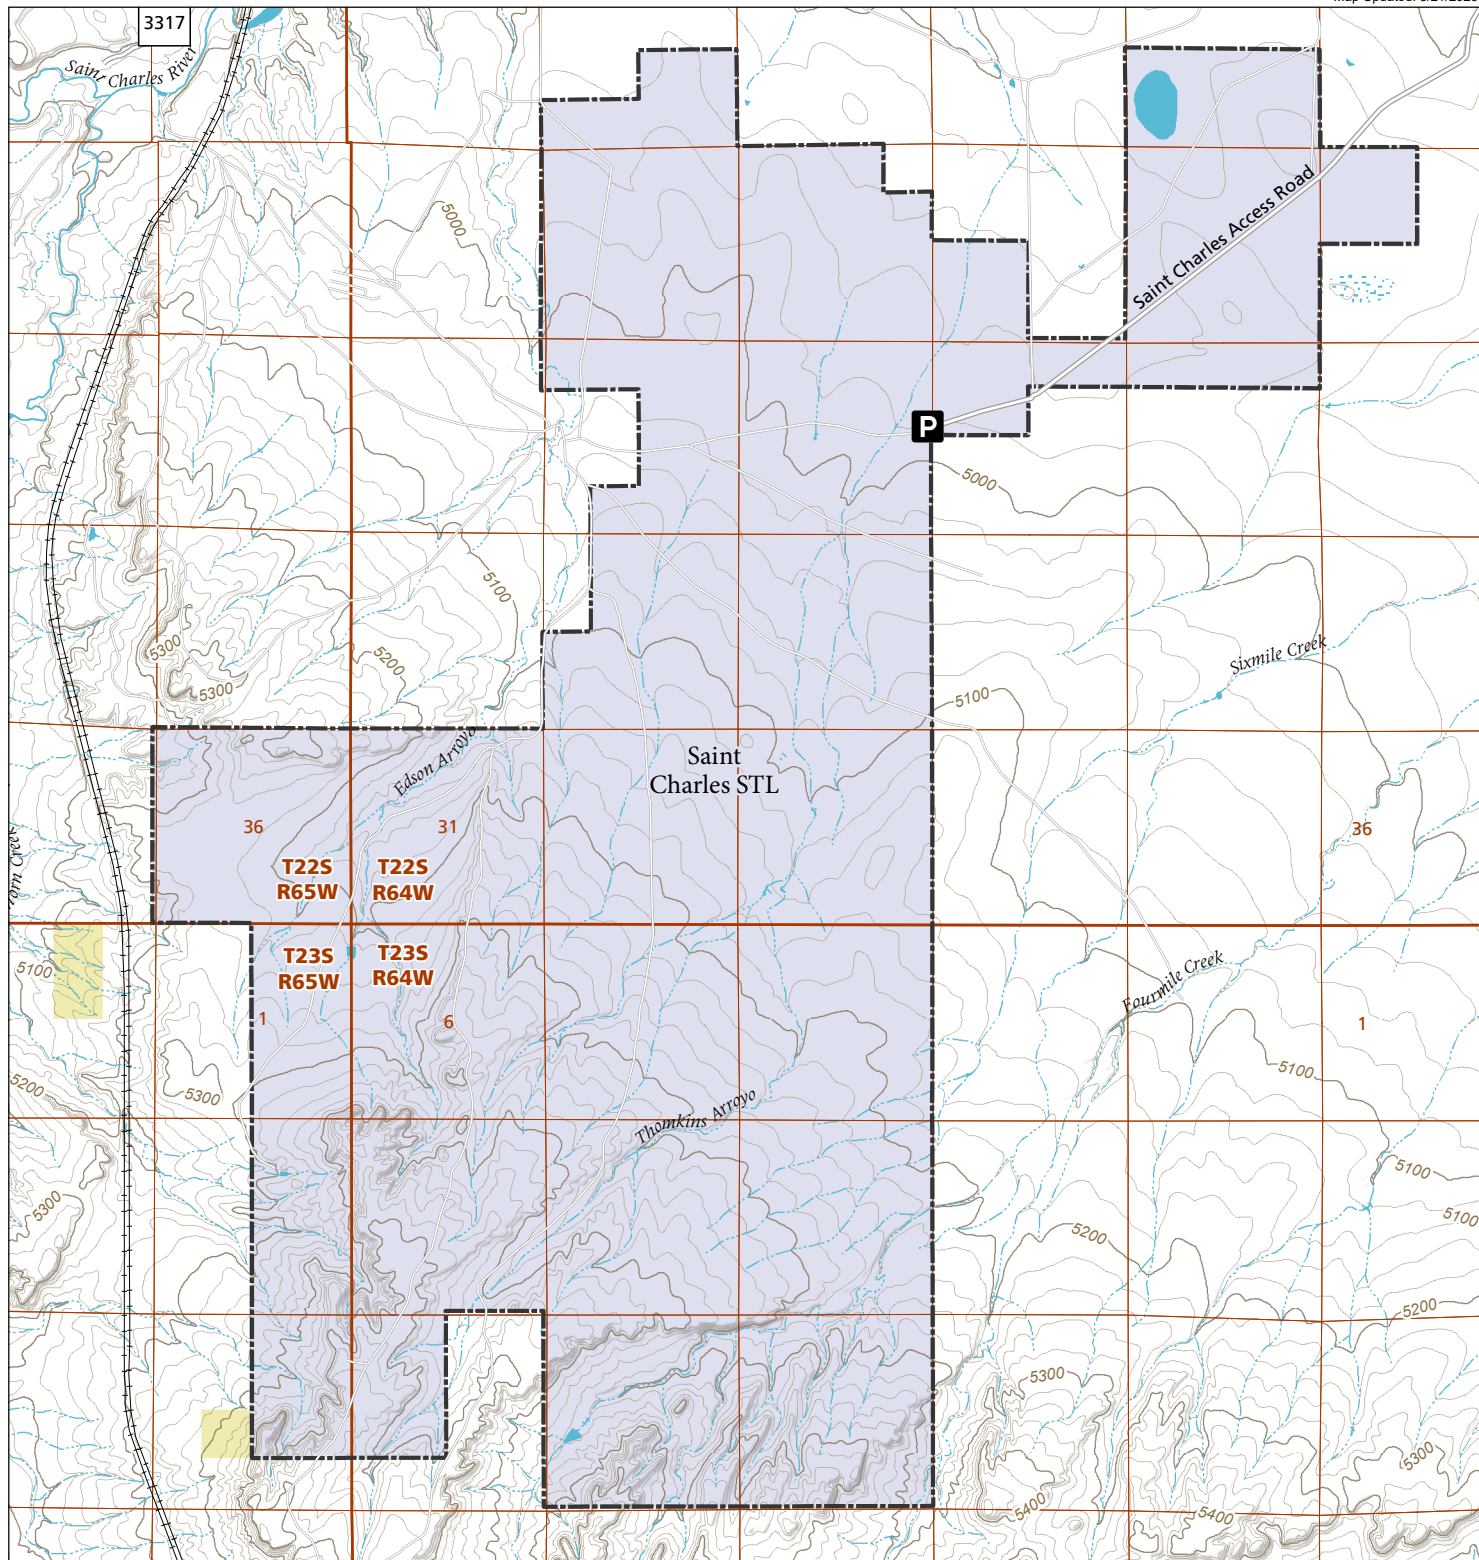

Saint Charles

STL Hunting and Fishing Access Program

Please see the current Colorado State Recreation Lands brochure for listing of land use regulations and access points for this property and other SLB parcels open for wildlife related recreation. Also refer to the CPW Fishing and Hunting information brochure for current hunting and fishing regulations.

Map Updated: 8/21/2023

-  STL Boundary
-  BLM
-  Parking
-  No Public Access