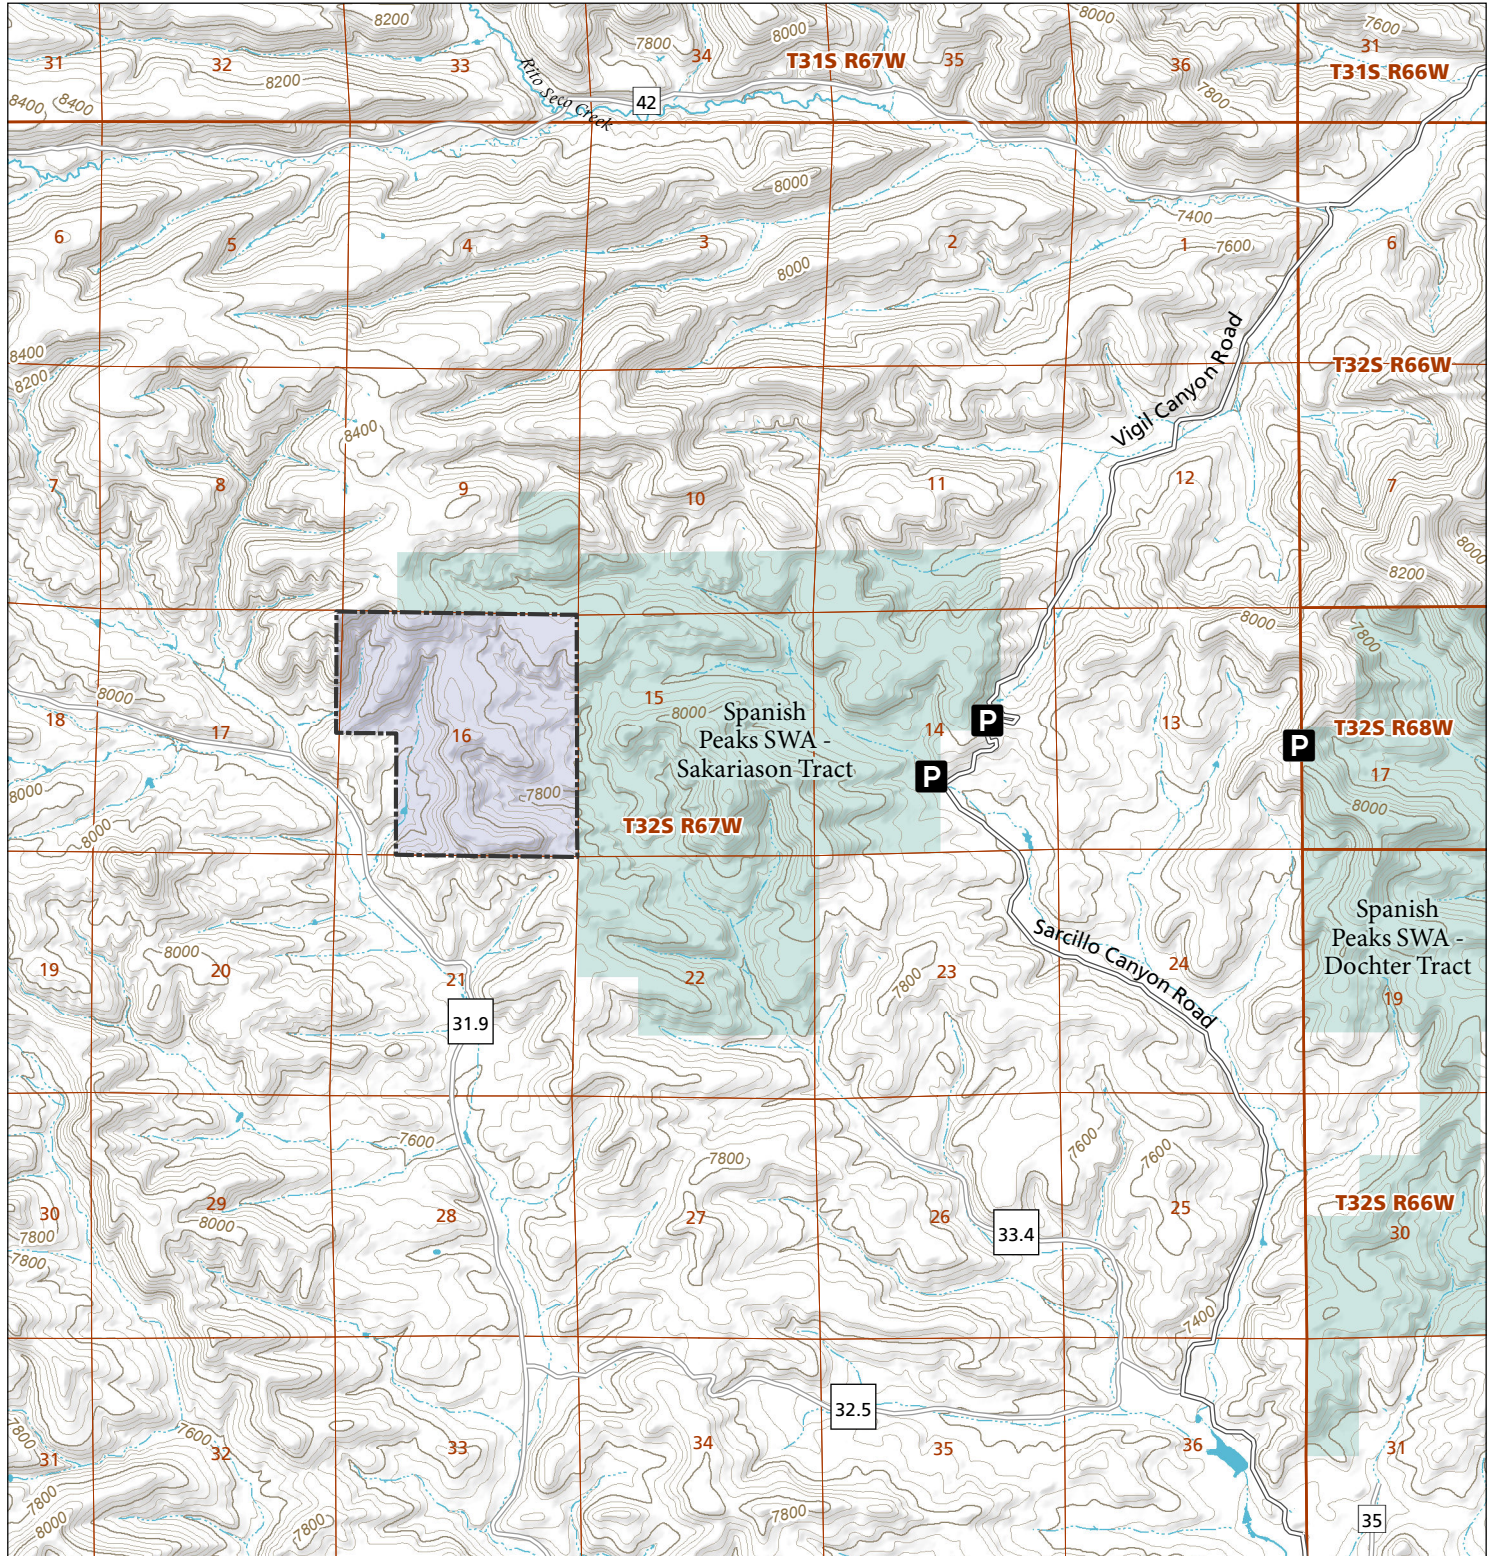

# Sakariason

## STL Hunting and Fishing Access Program

Please see the current Colorado State Recreation Lands brochure for listing of land use regulations and access points for this property and other SLB parcels open for wildlife related recreation. Also refer to the CPW Fishing and Hunting information brochure for current hunting and fishing regulations.

Map Updated: 8/21/2023

-  STL Boundary
-  SWA
-  Parking
-  No Public Access