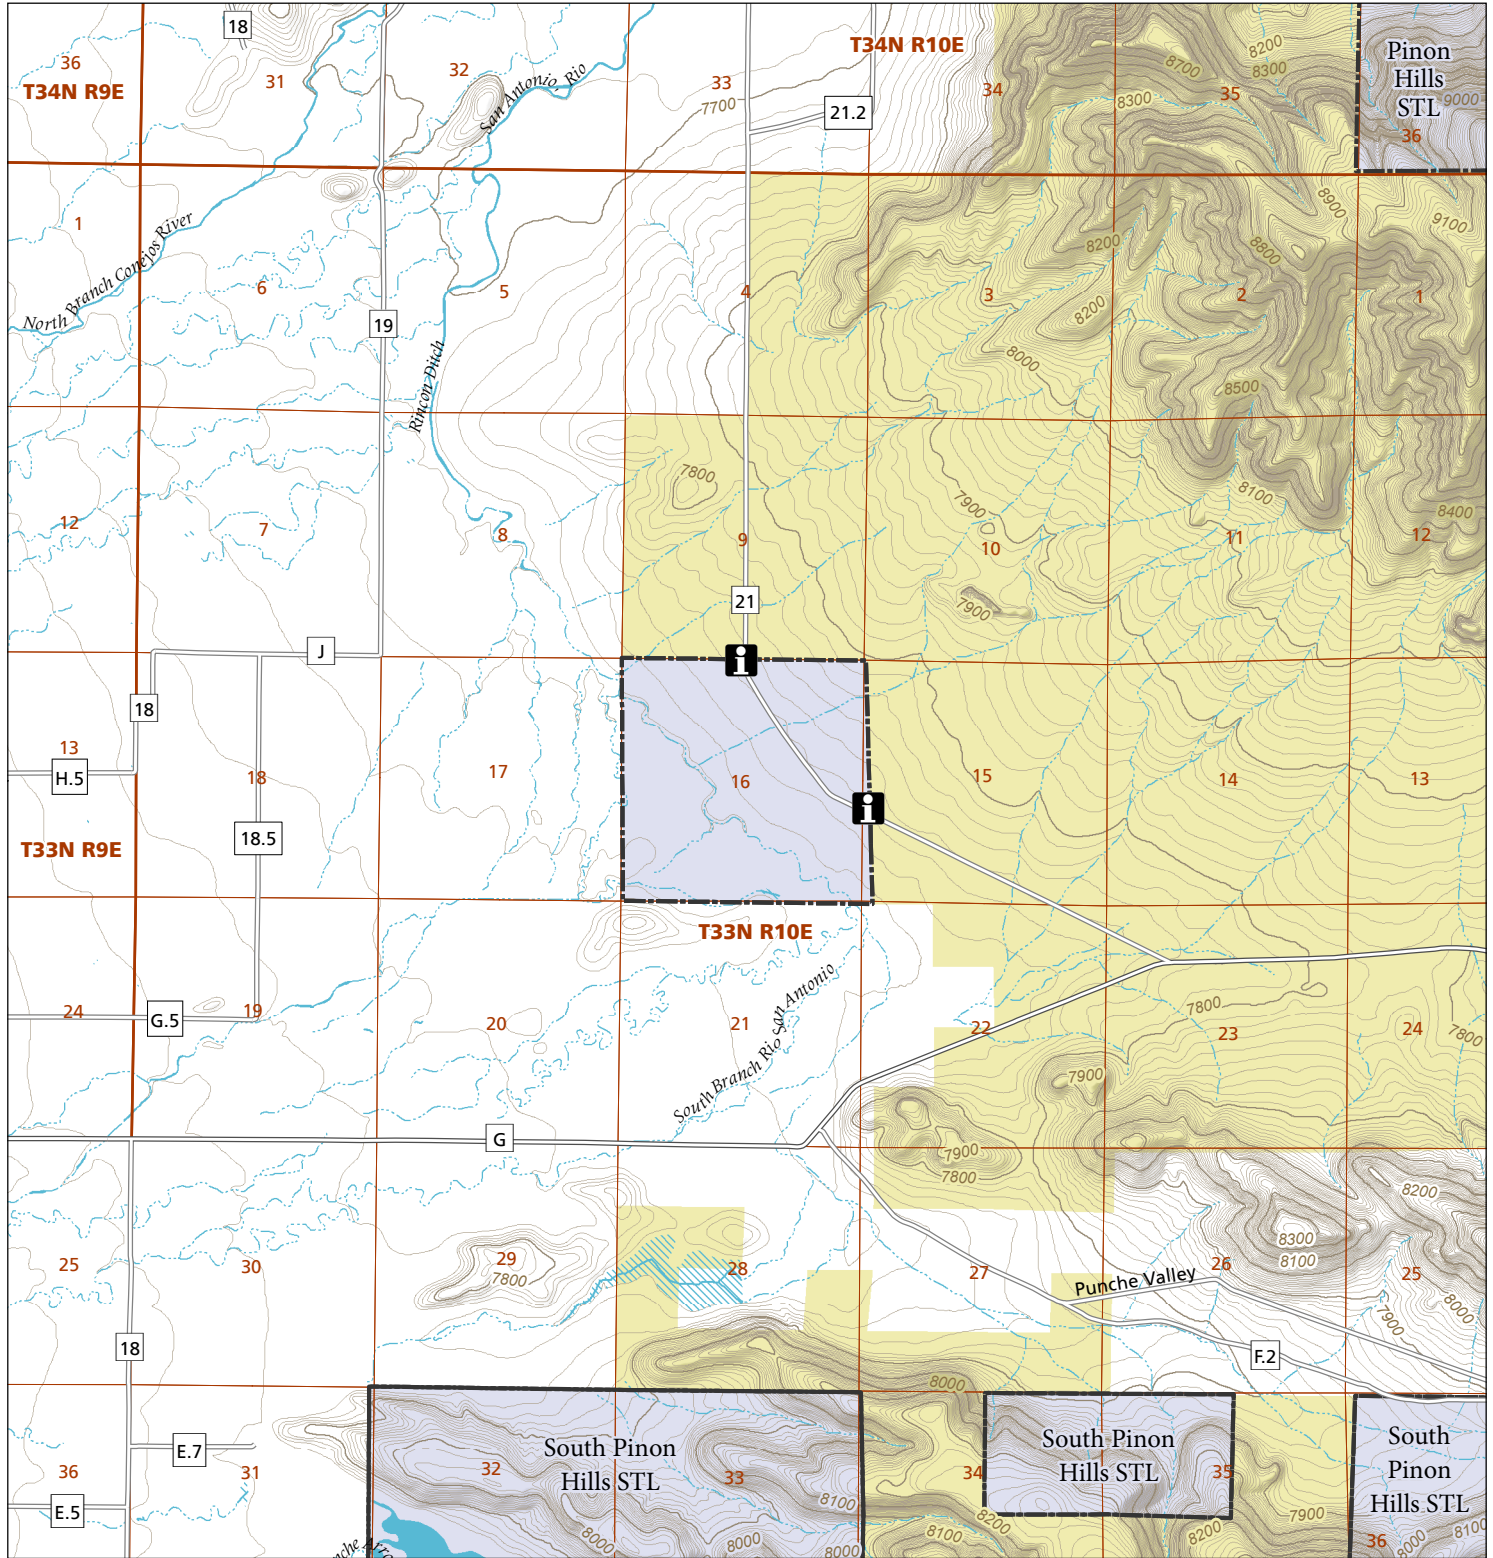

San Antonito

STL Hunting and Fishing Access Program

Please see the current Colorado State Recreation Lands brochure for listing of land use regulations and access points for this property and other SLB parcels open for wildlife related recreation. Also refer to the CPW Fishing and Hunting information brochure for current hunting and fishing regulations.

Map Updated: 9/11/2023

-  STL Boundary
-  BLM
-  Info Source
-  No Public Access