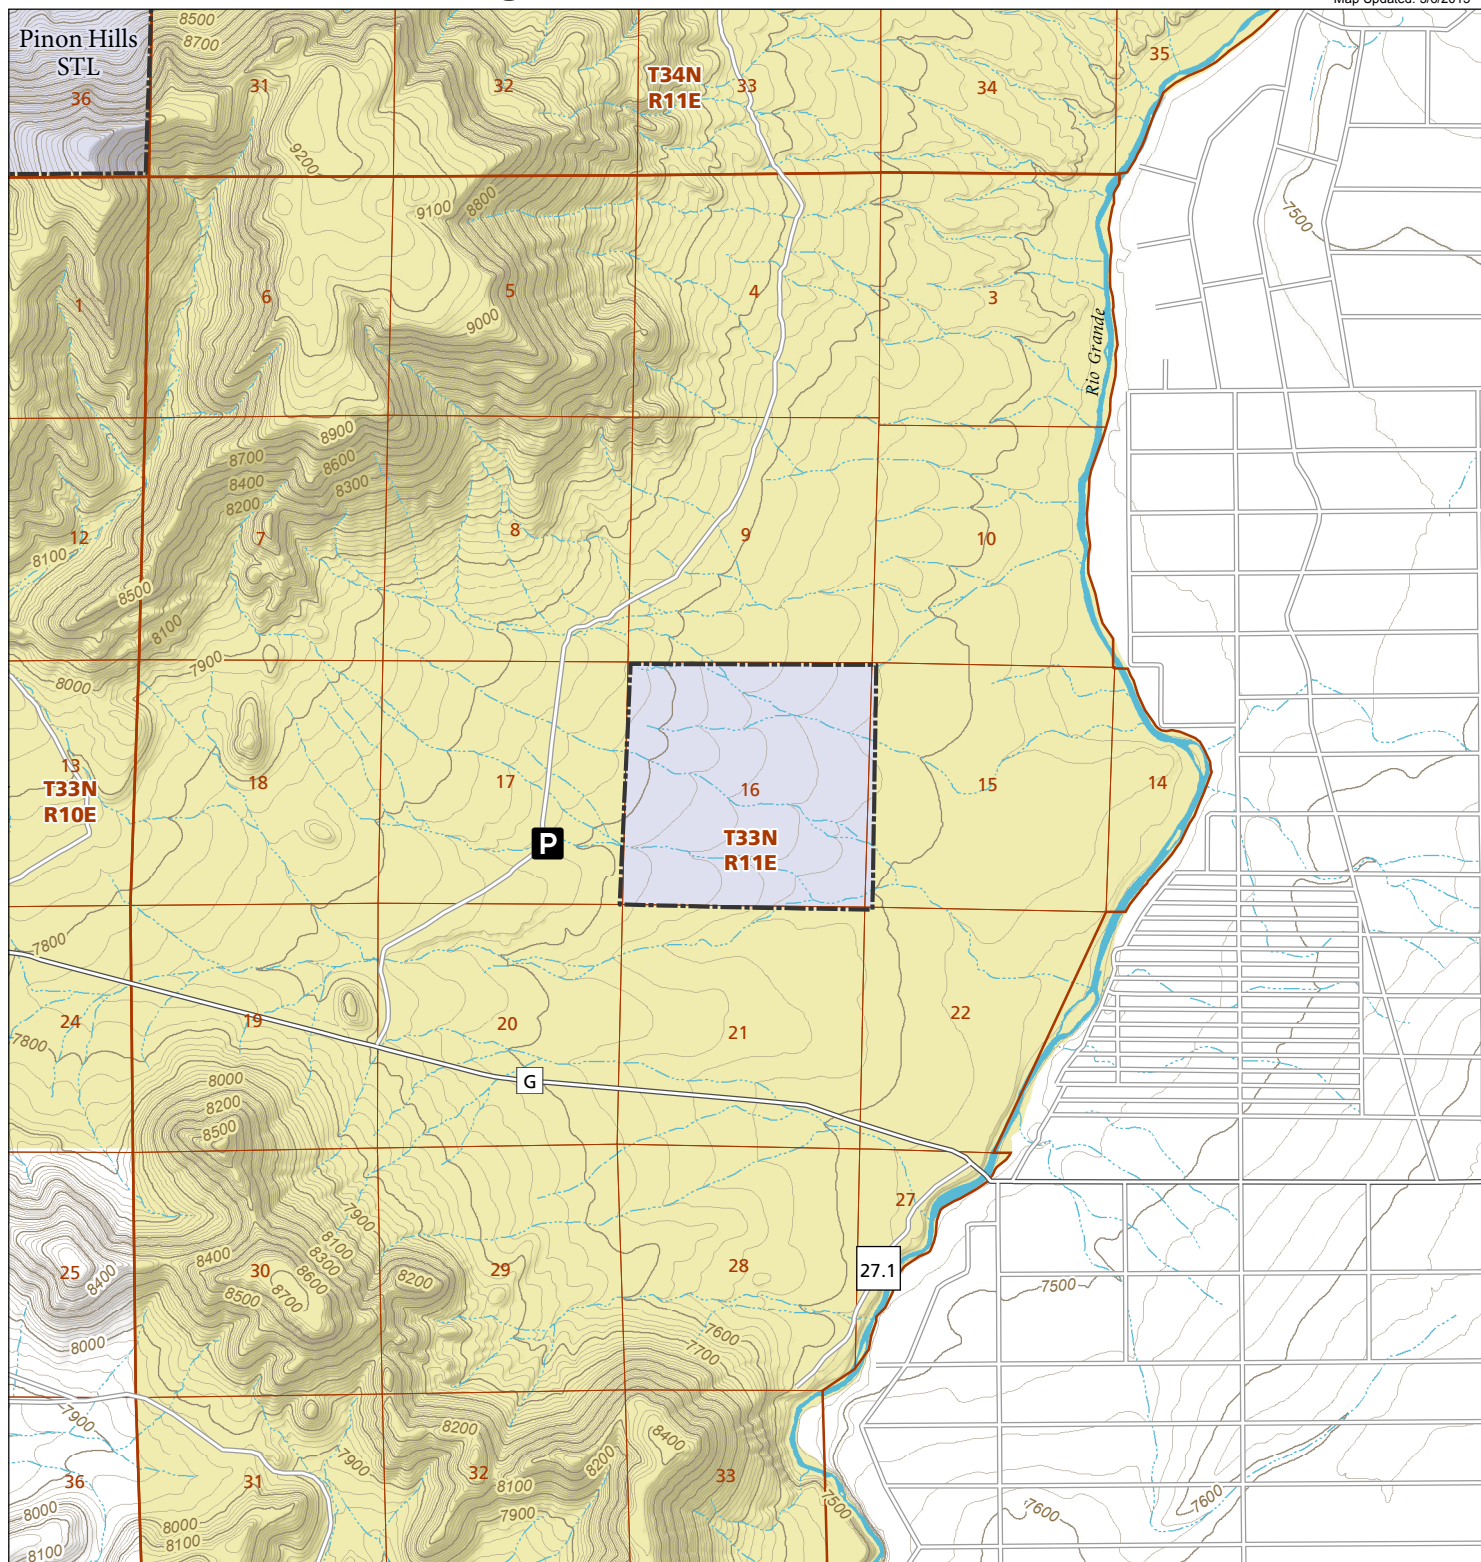

San Luis Hills

STL Public Access Program

Please see the current Colorado State Recreation Lands brochure for listing of land use regulations and access points for this property and other SLB parcels open for wildlife related recreation. Also refer to the CPW Fishing and Hunting information brochure for current hunting and fishing regulations.

Map Updated: 3/6/2015

-  STL Boundary
-  BLM
-  Parking