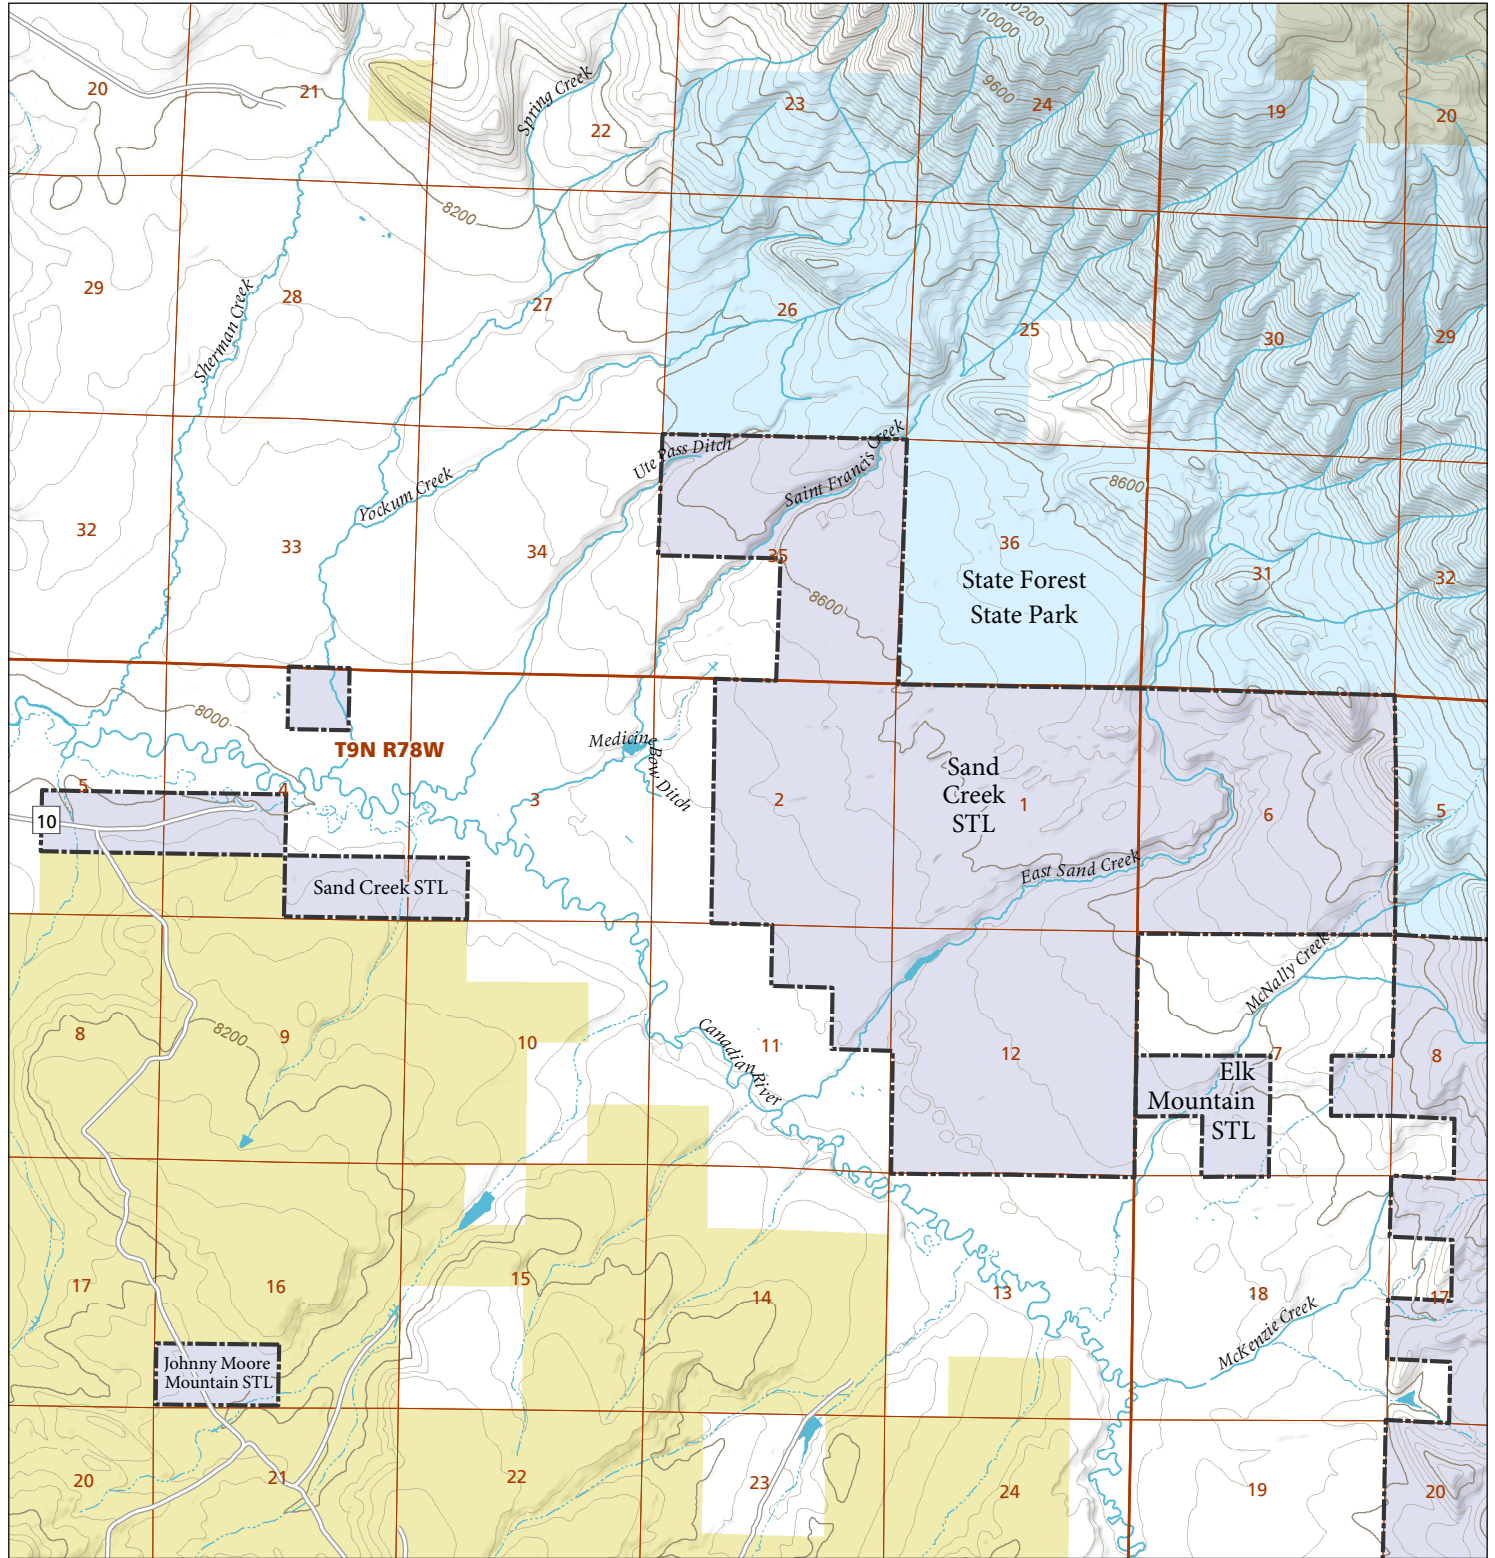

Sand Creek

STL Hunting and Fishing Access Program

Please see the current Colorado State Recreation Lands brochure for listing of land use regulations and access points for this property and other SLB parcels open for wildlife related recreation. Also refer to the CPW Fishing and Hunting information brochure for current hunting and fishing regulations.

Map Updated: 8/16/2023

-  STL Boundary
-  Parking
-  BLM
-  US Forest Service
-  State Park
-  No Public Access