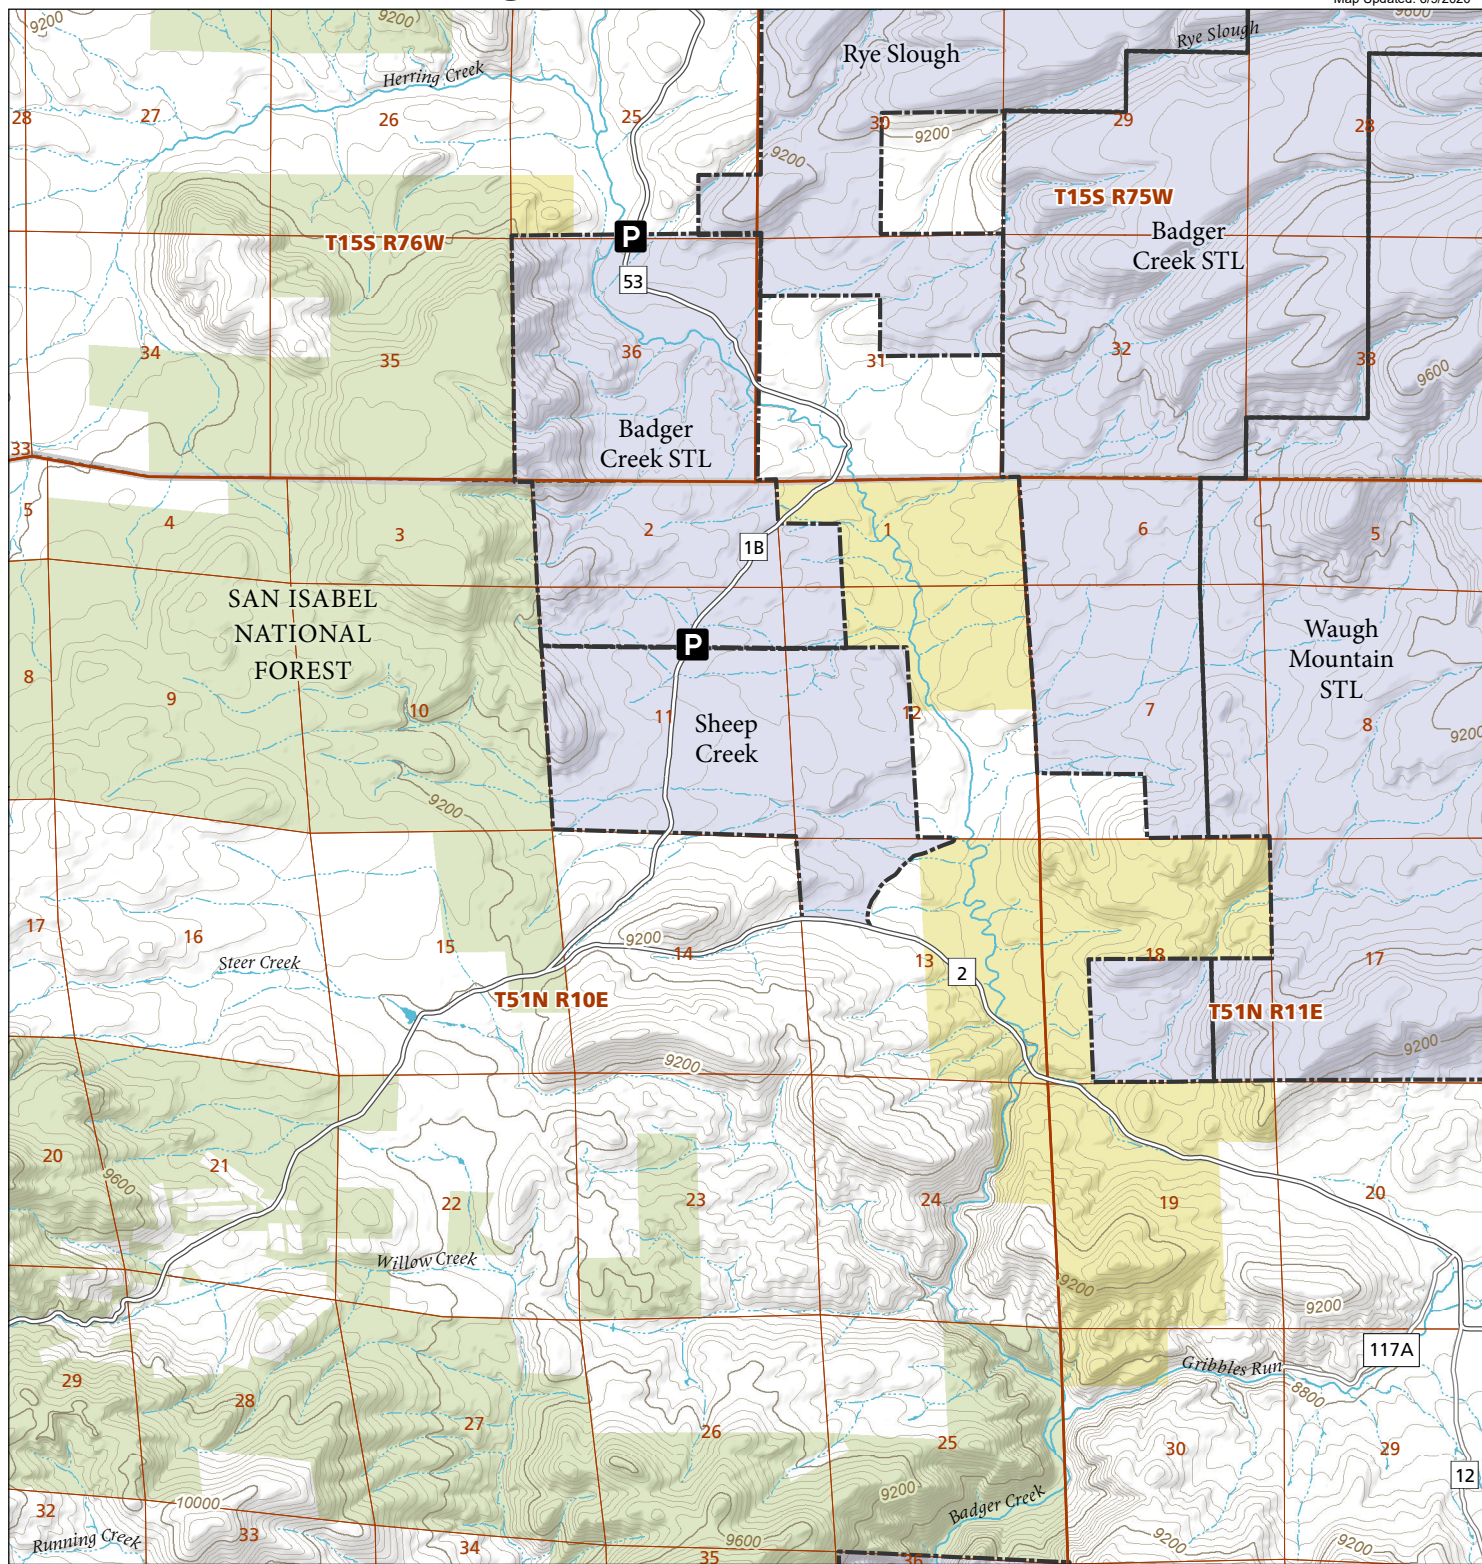

Sheep Creek

STL Public Access Program

Please see the current Colorado State Recreation Lands brochure for listing of land use regulations and access points for this property and other SLB parcels open for wildlife related recreation. Also refer to the CPW Fishing and Hunting information brochure for current hunting and fishing regulations.

Map Updated: 6/9/2020

-  STL Boundary
-  Parking
-  SWA
-  BLM
-  US Forest Service
-  State Park
-  No Public Access