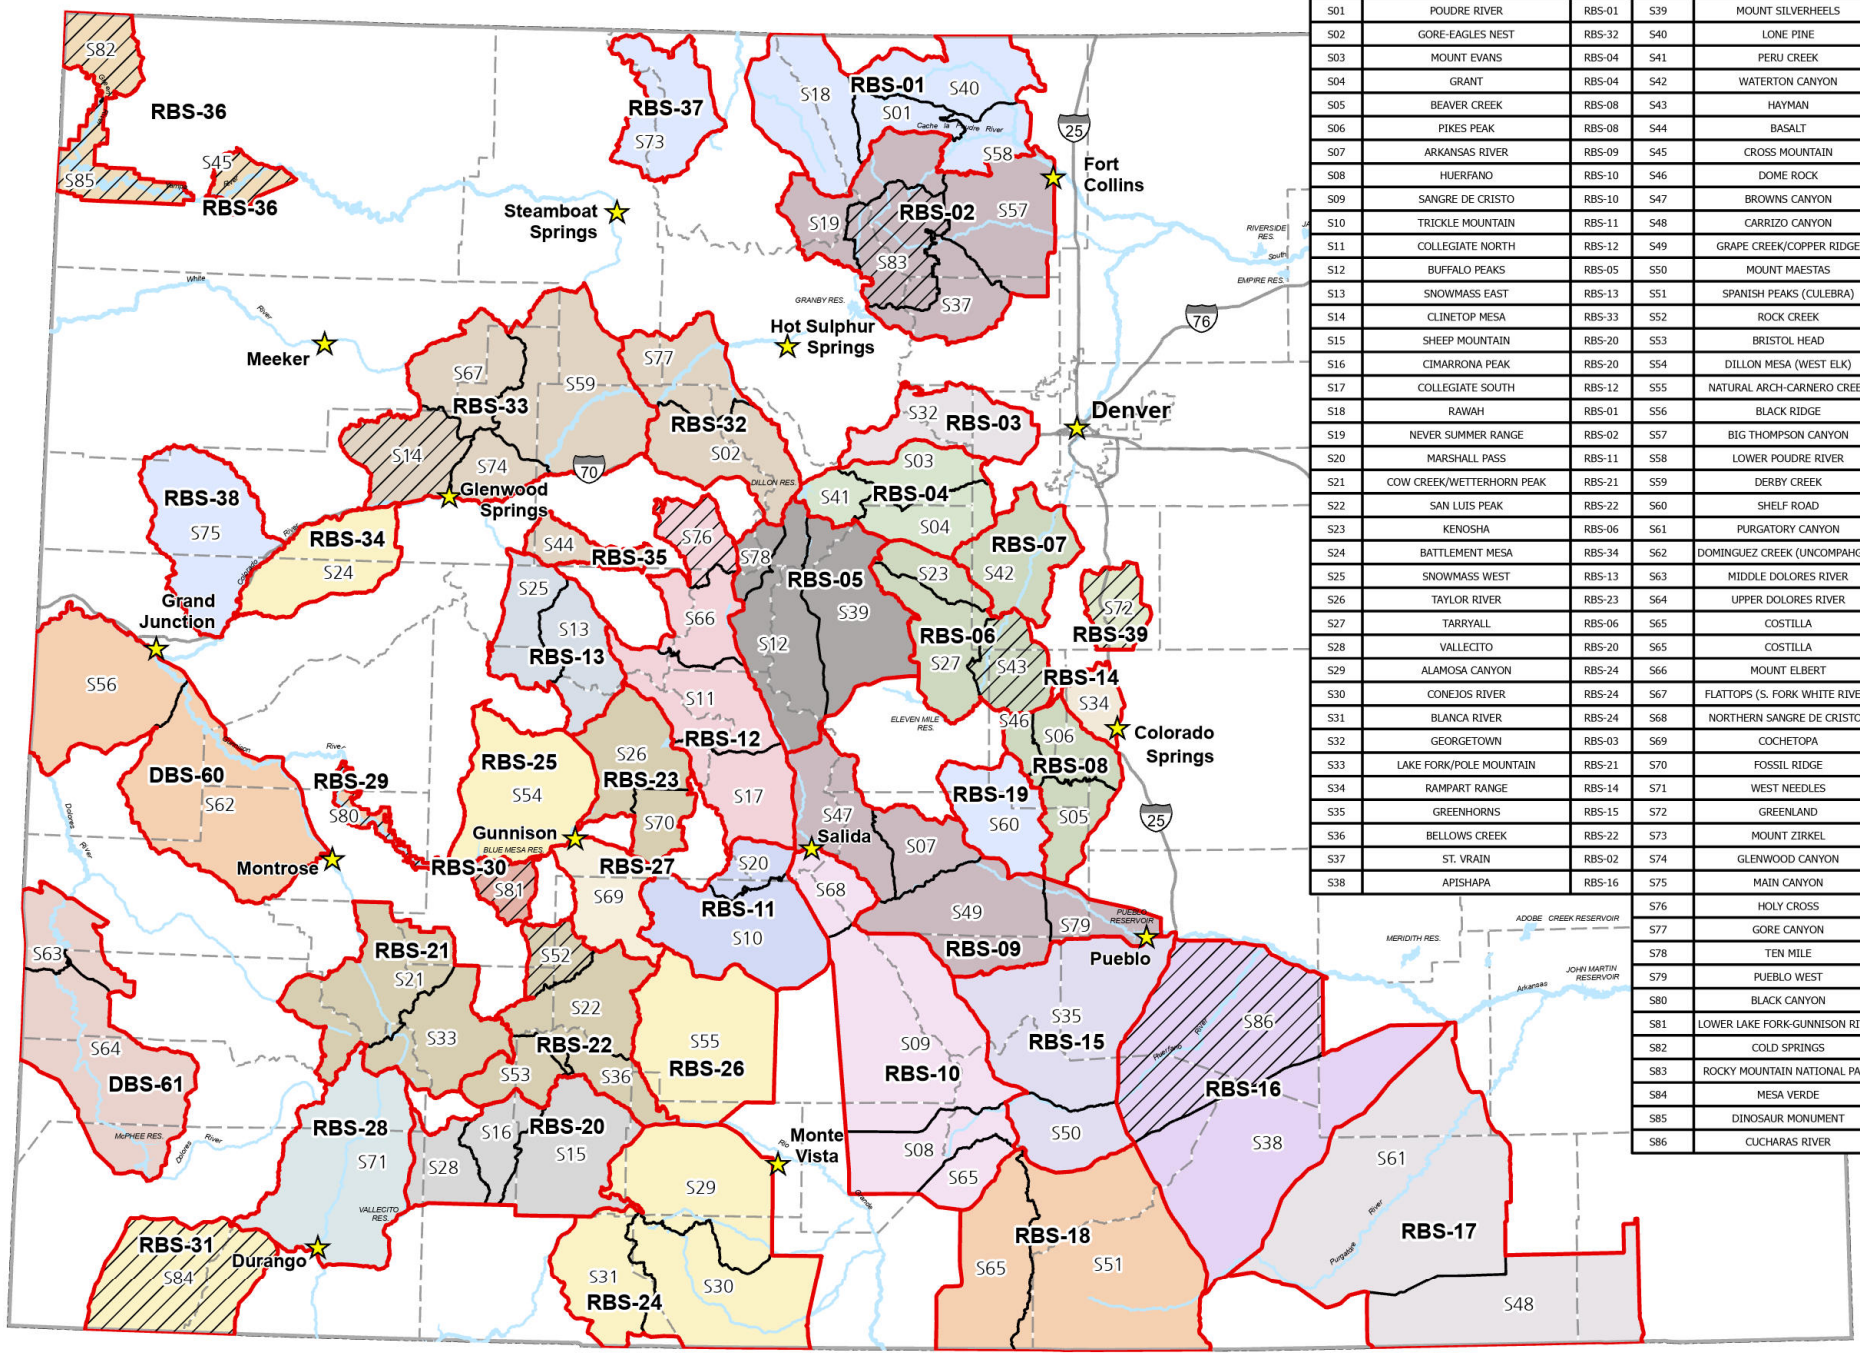

GMU	GMU Name	DAU	GMU	GMU Name	DAU
S01	POUDRE RIVER	RBS-01	S39	MOUNT SILVERHEELS	RBS-05
S02	GORE-EAGLES NEST	RBS-32	S40	LONE PINE	RBS-01
S03	MOUNT EVANS	RBS-04	S41	PERU CREEK	RBS-04
S04	GRANT	RBS-04	S42	WATERTON CANYON	RBS-07
S05	BEAVER CREEK	RBS-08	S43	HAYMAN	RBS-06
S06	PIKES PEAK	RBS-08	S44	BASALT	RBS-35
S07	ARKANSAS RIVER	RBS-09	S45	CROSS MOUNTAIN	RBS-36
S08	HUERFANO	RBS-10	S46	DOME ROCK	RBS-08
S09	SANGRE DE CRISTO	RBS-10	S47	BROWNS CANYON	RBS-09
S10	TRICKLE MOUNTAIN	RBS-11	S48	CARRIZO CANYON	RBS-17
S11	COLLEGIATE NORTH	RBS-12	S49	GRAPE CREEK/COPPER RIDGE	RBS-09
S12	BUFFALO PEAKS	RBS-05	S50	MOUNT MAESTAS	RBS-15
S13	SNOWMASS EAST	RBS-13	S51	SPANISH PEAKS (CULEBRA)	RBS-18
S14	CLINETOP MESA	RBS-33	S52	ROCK CREEK	RBS-22
S15	SHEEP MOUNTAIN	RBS-20	S53	BRISTOL HEAD	RBS-22
S16	CIMARRONA PEAK	RBS-20	S54	DILLON MESA (WEST ELK)	RBS-25
S17	COLLEGIATE SOUTH	RBS-12	S55	NATURAL ARCH-CARNERO CREEK	RBS-26
S18	RAWAH	RBS-01	S56	BLACK RIDGE	DBS-60
S19	NEVER SUMMER RANGE	RBS-02	S57	BIG THOMPSON CANYON	RBS-02
S20	MARSHALL PASS	RBS-11	S58	LOWER POUDRE RIVER	RBS-01
S21	COW CREEK/WETTERHORN PEAK	RBS-21	S59	DERBY CREEK	RBS-33
S22	SAN LUIS PEAK	RBS-22	S60	SHELF ROAD	RBS-19
S23	KENOSHA	RBS-06	S61	PURGATORY CANYON	RBS-17
S24	BATTLEMENT MESA	RBS-34	S62	DOMINGUEZ CREEK (UNCOMPAGRE)	DBS-60
S25	SNOWMASS WEST	RBS-13	S63	MIDDLE DOLORES RIVER	DBS-61
S26	TAYLOR RIVER	RBS-23	S64	UPPER DOLORES RIVER	DBS-61
S27	TARRYALL	RBS-06	S65	COSTILLA	RBS-18
S28	VALLECITO	RBS-20	S65	COSTILLA	RBS-10
S29	ALAMOSA CANYON	RBS-24	S66	MOUNT ELBERT	RBS-12
S30	CONEJOS RIVER	RBS-24	S67	FLATTOPS (S. FORK WHITE RIVER)	RBS-33
S31	BLANCA RIVER	RBS-24	S68	NORTHERN SANGRE DE CRISTOS	RBS-10
S32	GEORGETOWN	RBS-03	S69	COCHETOPA	RBS-27
S33	LAKE FORK/POLE MOUNTAIN	RBS-21	S70	FOSSIL RIDGE	RBS-23
S34	RAMPART RANGE	RBS-14	S71	WEST NEEDLES	RBS-28
S35	GREENHORNS	RBS-15	S72	GREENLAND	RBS-39
S36	BELLOWS CREEK	RBS-22	S73	MOUNT ZIRKEL	RBS-37
S37	ST. VRAIN	RBS-02	S74	GLENWOOD CANYON	RBS-33
S38	APISHAPA	RBS-16	S75	MAIN CANYON	RBS-38
S76	HOLY CROSS	RBS-12	S76	HOLY CROSS	RBS-12
S77	GORE CANYON	RBS-32	S77	GORE CANYON	RBS-32
S78	TEN MILE	RBS-05	S78	TEN MILE	RBS-05
S79	PUEBLO WEST	RBS-09	S79	PUEBLO WEST	RBS-09
S80	BLACK CANYON	RBS-29	S80	BLACK CANYON	RBS-29
S81	LOWER LAKE FORK-GUNNISON RIVER	RBS-30	S81	LOWER LAKE FORK-GUNNISON RIVER	RBS-30
S82	COLD SPRINGS	RBS-36	S82	COLD SPRINGS	RBS-36
S83	ROCKY MOUNTAIN NATIONAL PARK	RBS-02	S83	ROCKY MOUNTAIN NATIONAL PARK	RBS-02
S84	MESA VERDE	RBS-31	S84	MESA VERDE	RBS-31
S85	DINOSAUR MONUMENT	RBS-36	S85	DINOSAUR MONUMENT	RBS-36
S86	CUCHARAS RIVER	RBS-16	S86	CUCHARAS RIVER	RBS-16