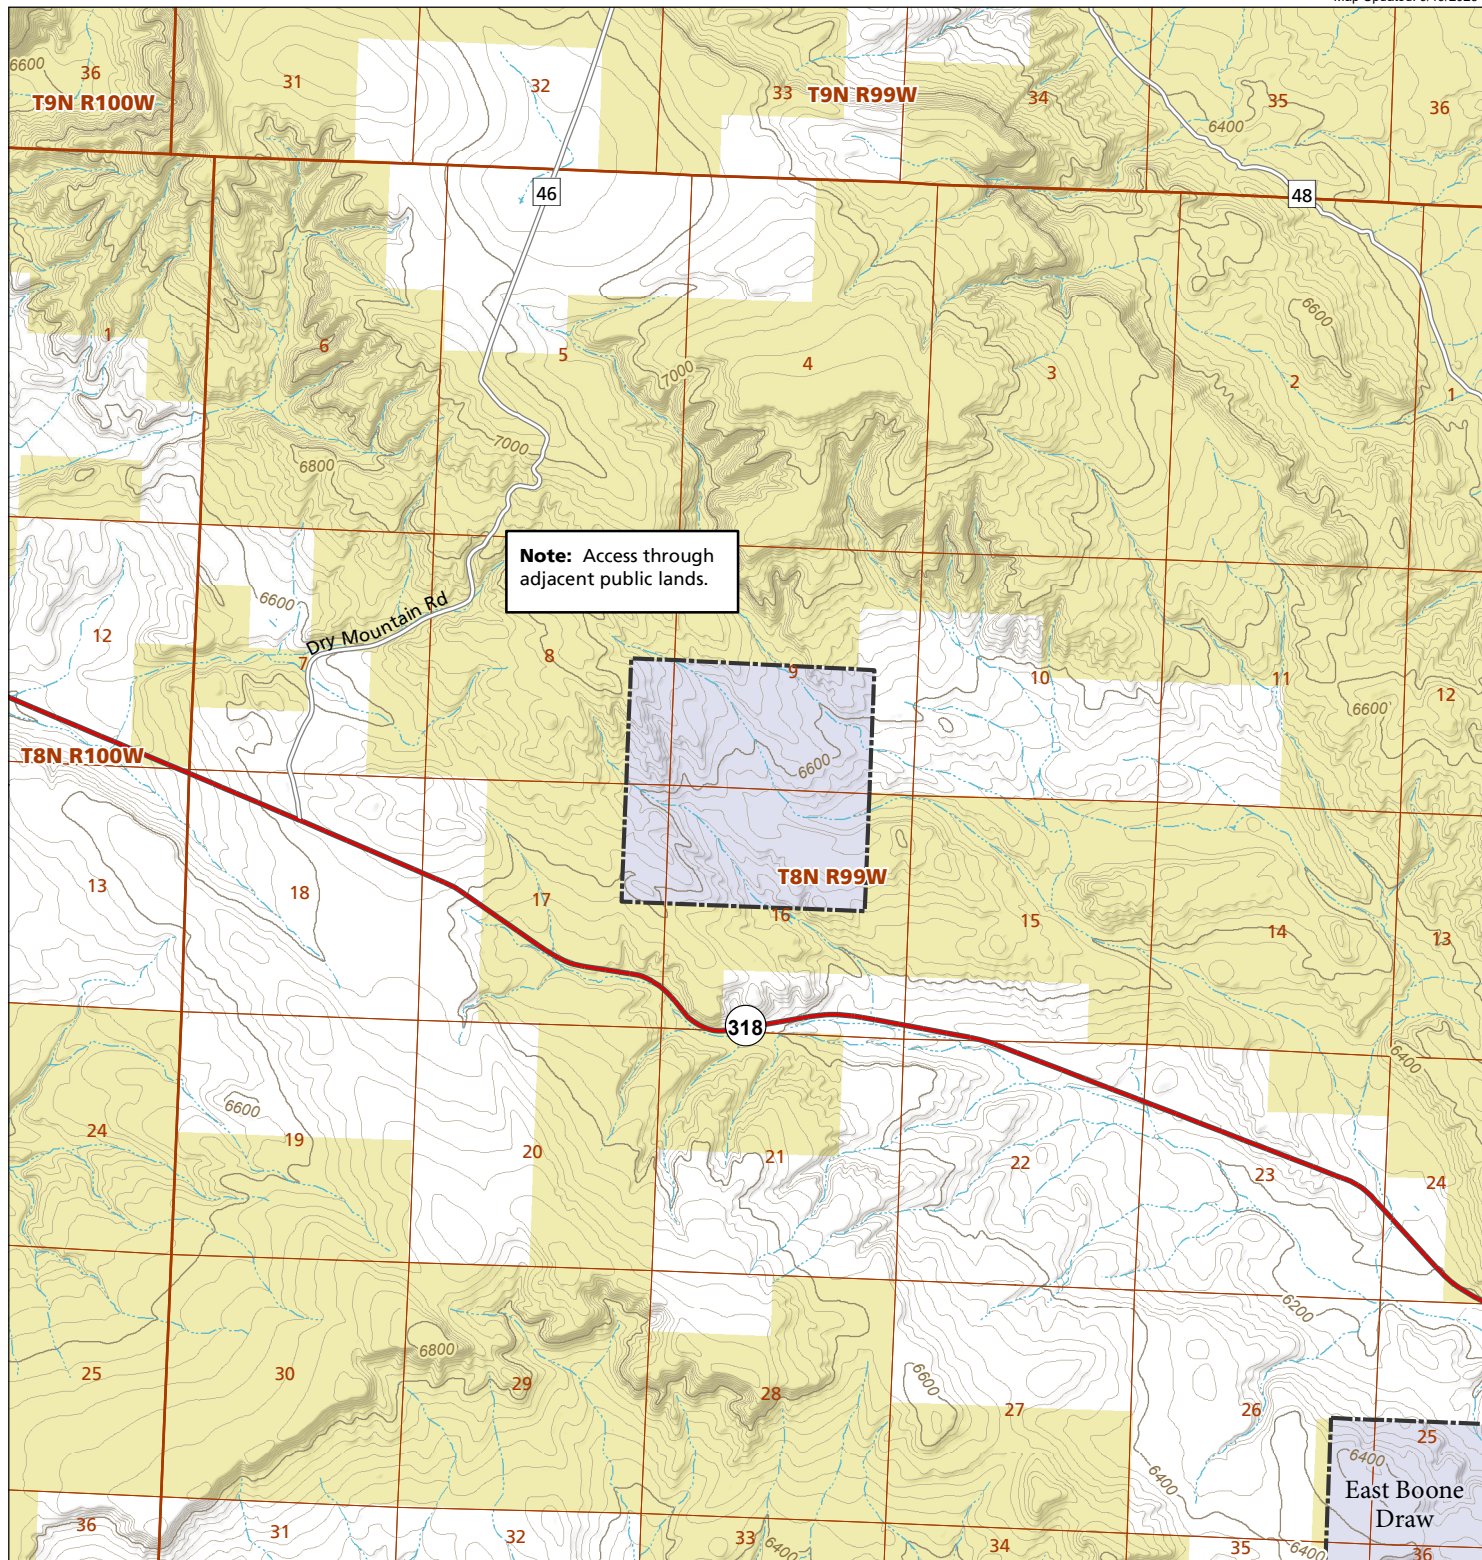

# Sheephead Basin

## STL Hunting and Fishing Access Program

Please see the current Colorado State Recreation Lands brochure for listing of land use regulations and access points for this property and other SLB parcels open for wildlife related recreation. Also refer to the CPW Fishing and Hunting information brochure for current hunting and fishing regulations.

Map Updated: 9/19/2023

-  STL Boundary
-  BLM
-  No Public Access