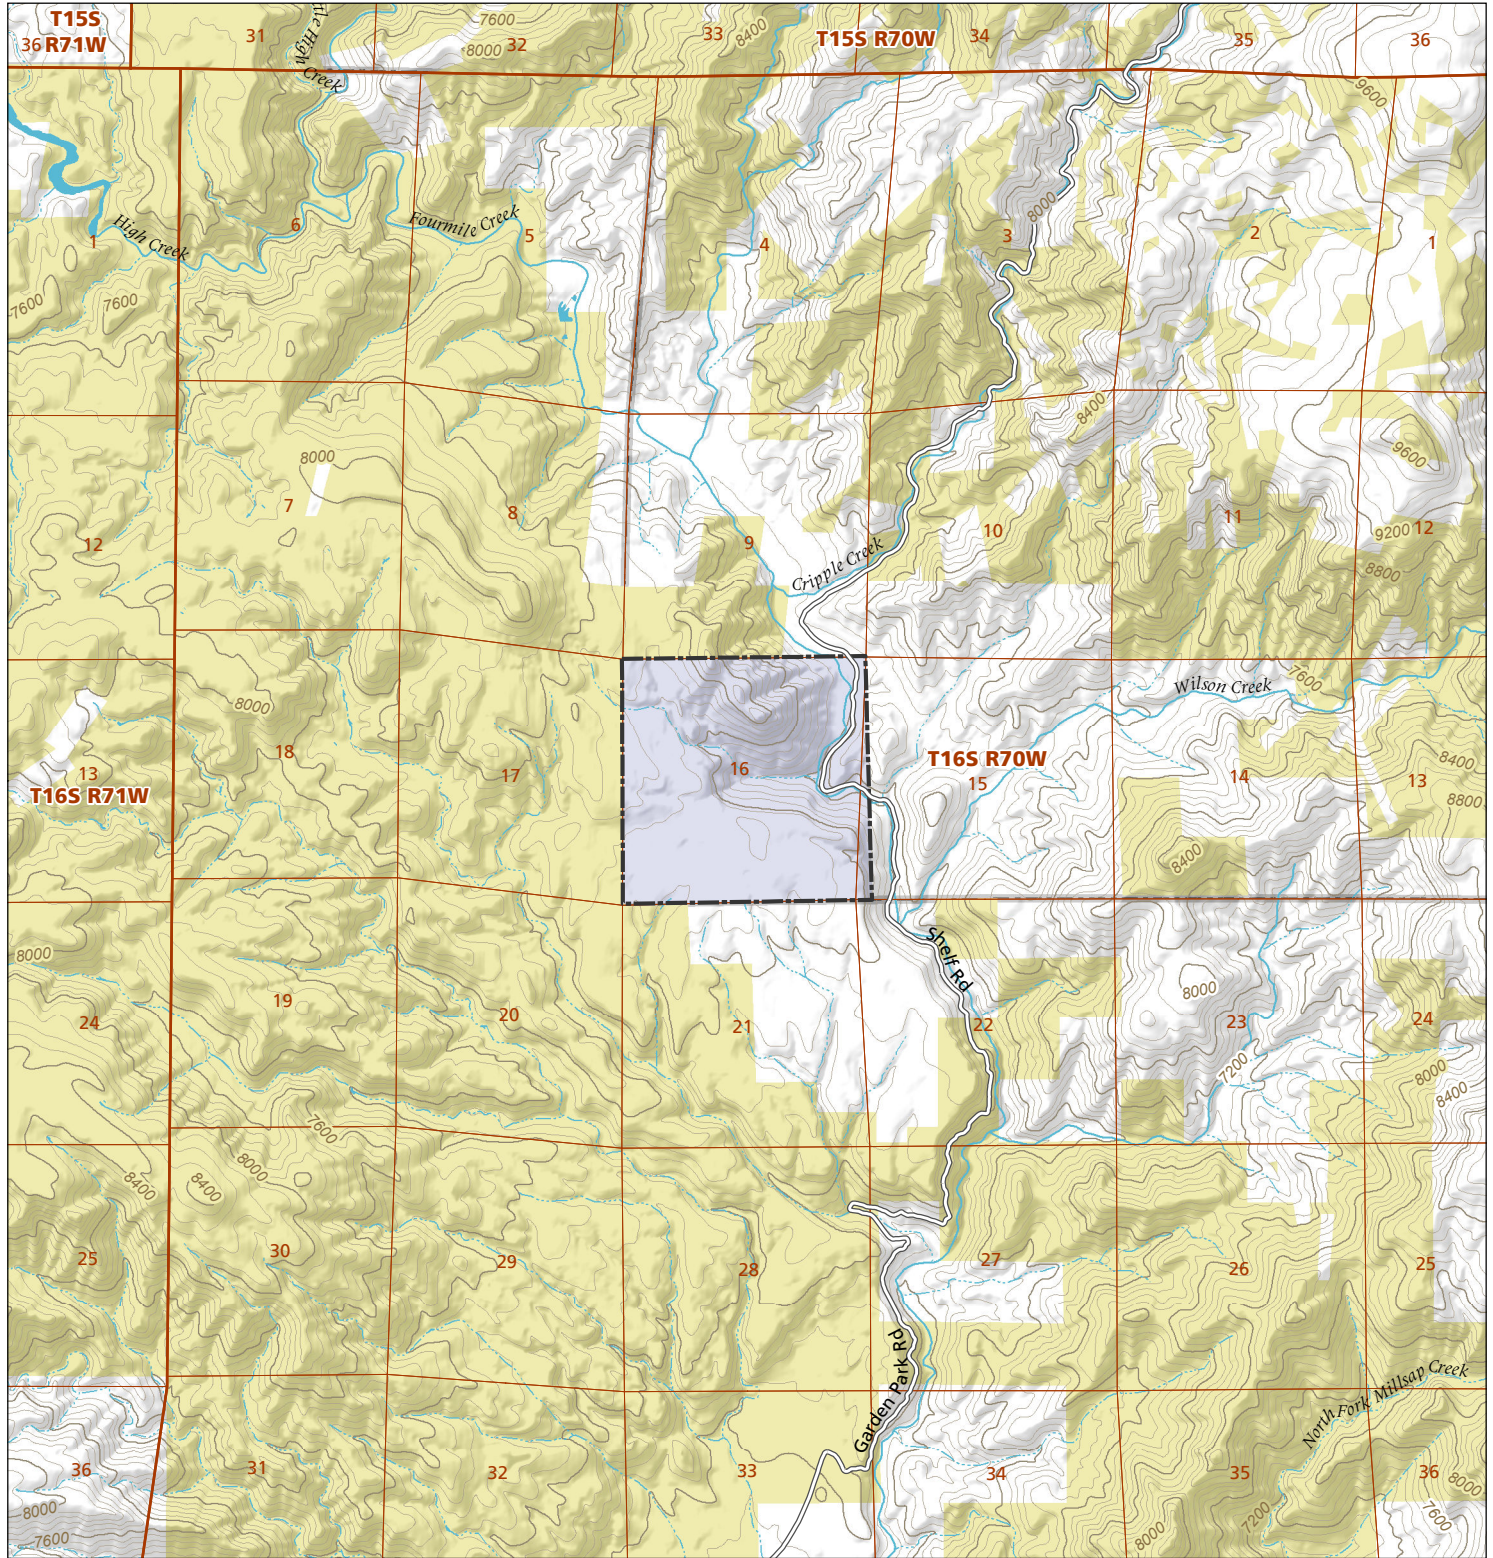

Shelf Road

STL Hunting and Fishing Access Program

Please see the current Colorado State Recreation Lands brochure for listing of land use regulations and access points for this property and other SLB parcels open for wildlife related recreation. Also refer to the CPW Fishing and Hunting information brochure for current hunting and fishing regulations.

Map Updated: 9/20/2023

-  STL Boundary
-  BLM
-  No Public Access