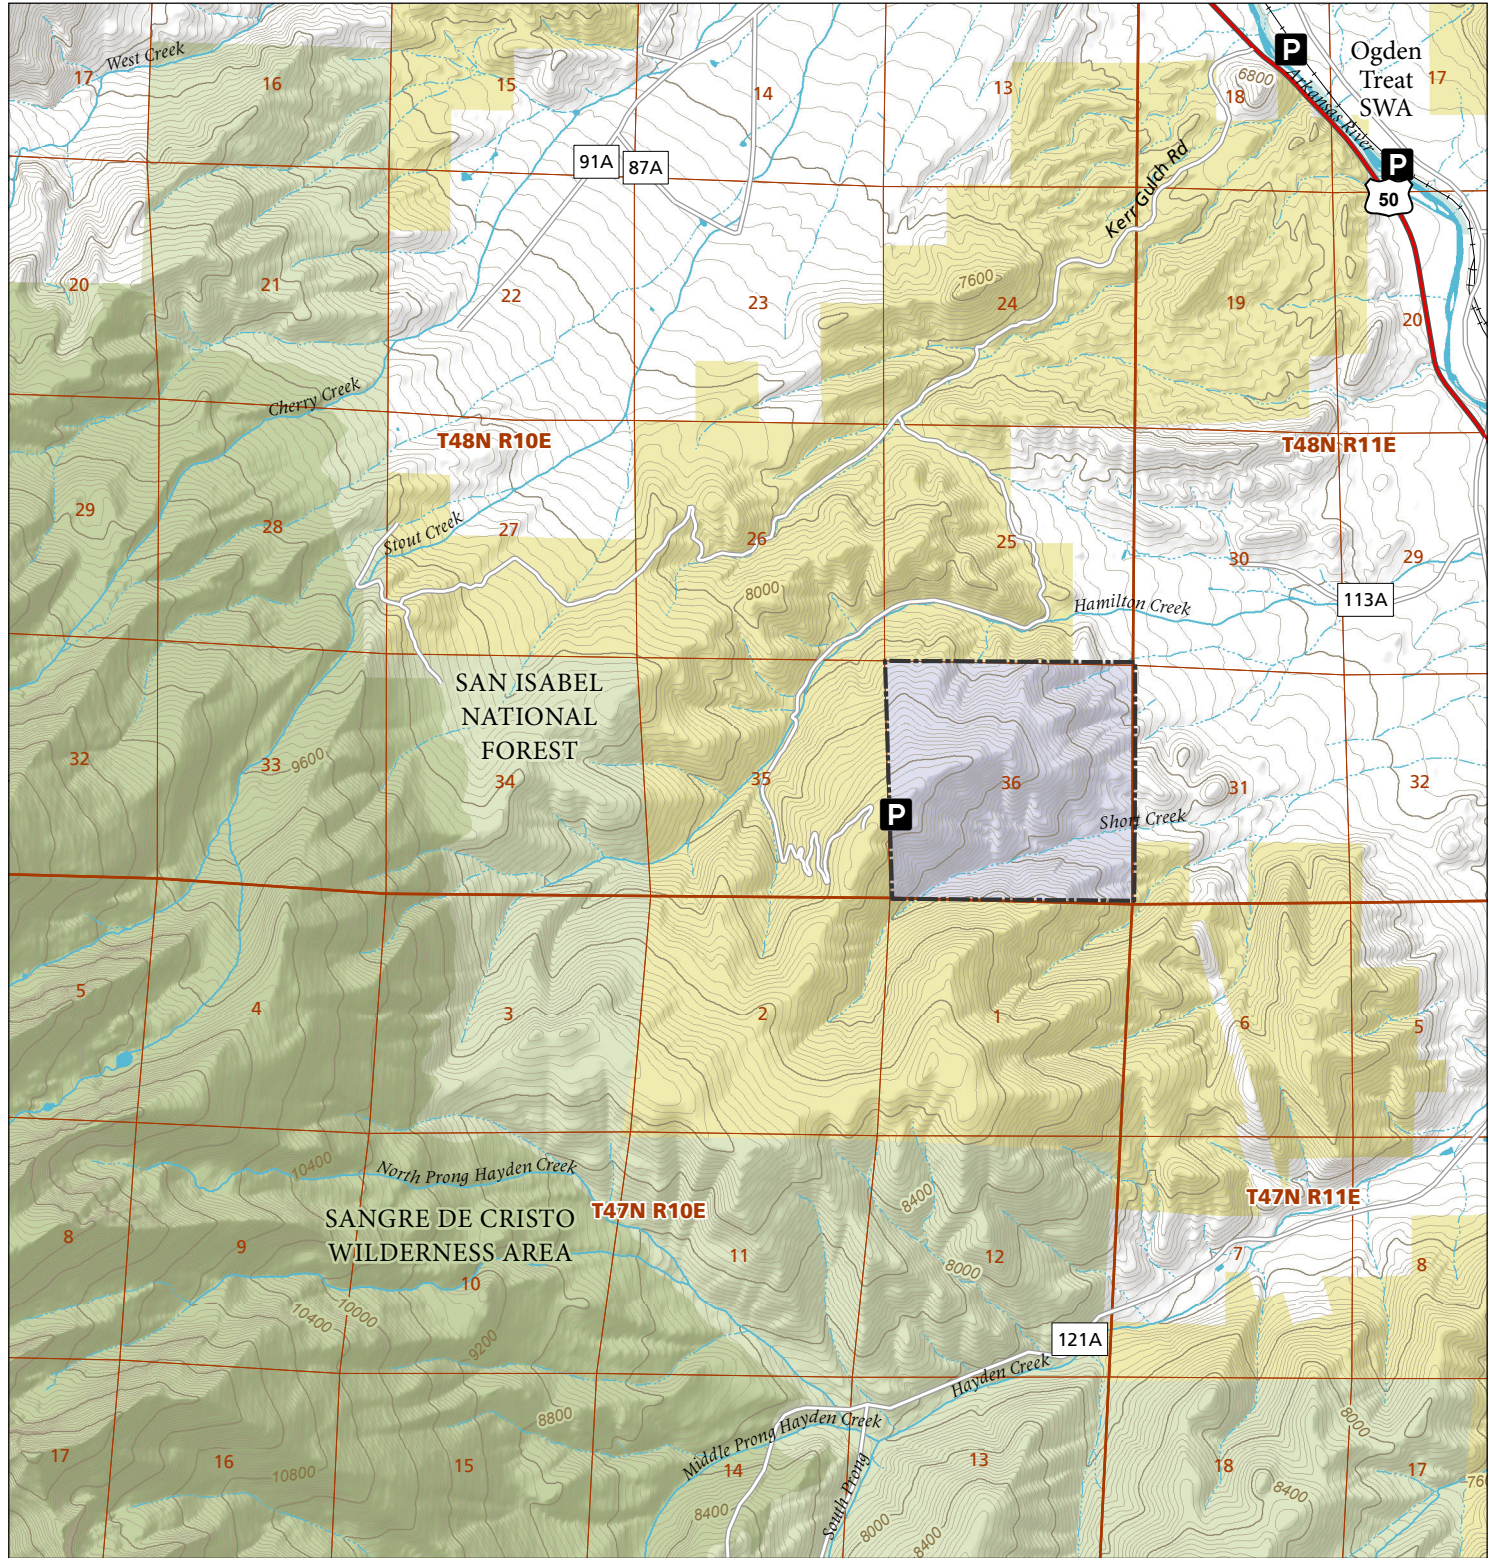

Short Creek Baldy

STL Hunting and Fishing Access Program

Please see the current Colorado State Recreation Lands brochure for listing of land use regulations and access points for this property and other SLB parcels open for wildlife related recreation. Also refer to the CPW Fishing and Hunting information brochure for current hunting and fishing regulations.

Map Updated: 8/31/2023

-  STL Boundary
-  Parking
-  SWA
-  BLM
-  US Forest Service
-  No Public Access