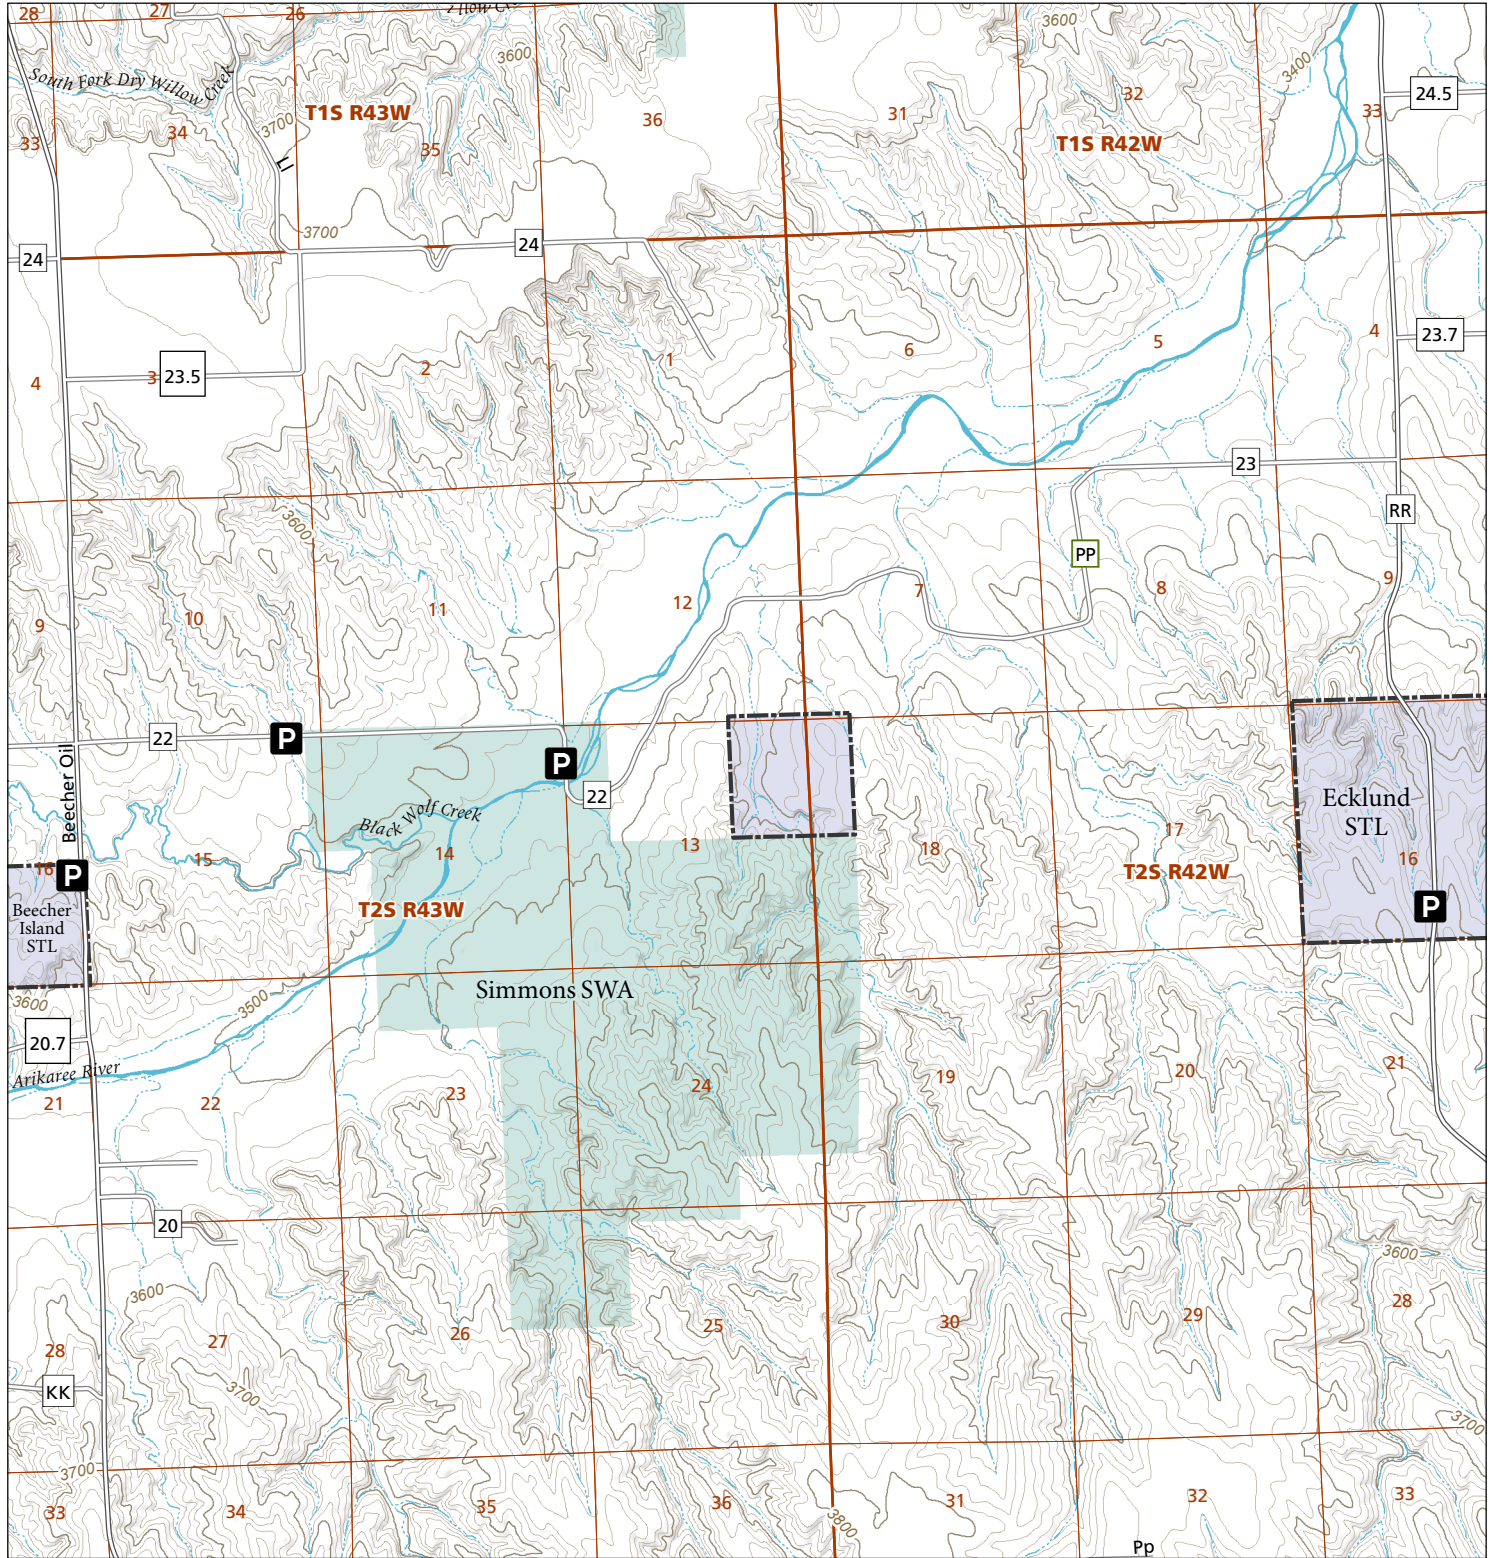

Simmons

STL Hunting and Fishing Access Program

Please see the current Colorado State Recreation Lands brochure for listing of land use regulations and access points for this property and other SLB parcels open for wildlife related recreation. Also refer to the CPW Fishing and Hunting information brochure for current hunting and fishing regulations.

Map Updated: 7/31/2023

-  STL Boundary
-  SWA
-  Parking
-  No Public Access