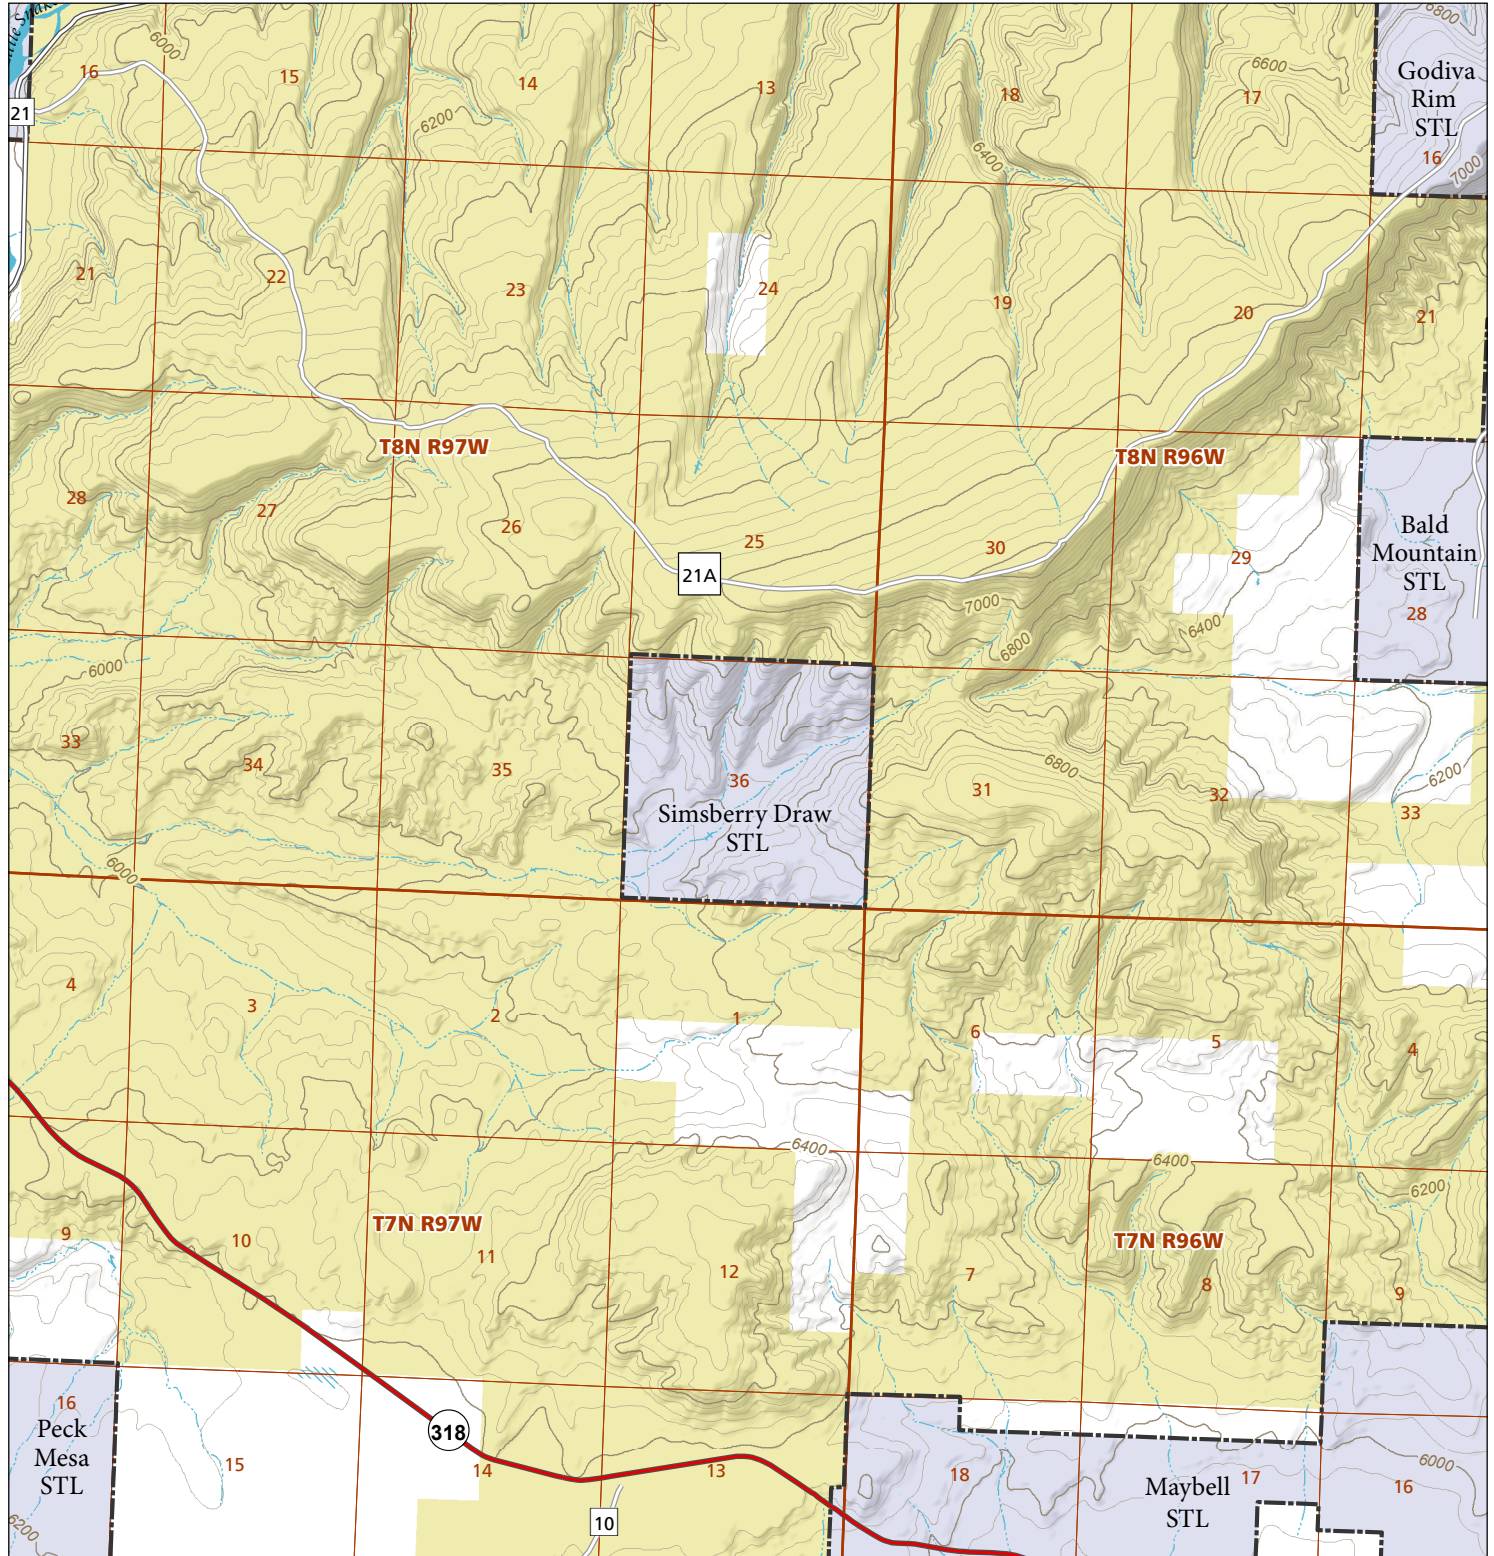

Simsberry Draw

STL Hunting and Fishing Access Program

Please see the current Colorado State Recreation Lands brochure for listing of land use regulations and access points for this property and other SLB parcels open for wildlife related recreation. Also refer to the CPW Fishing and Hunting information brochure for current hunting and fishing regulations.

Map Updated: 9/19/2023

-  STL Boundary
-  BLM
-  No Public Access