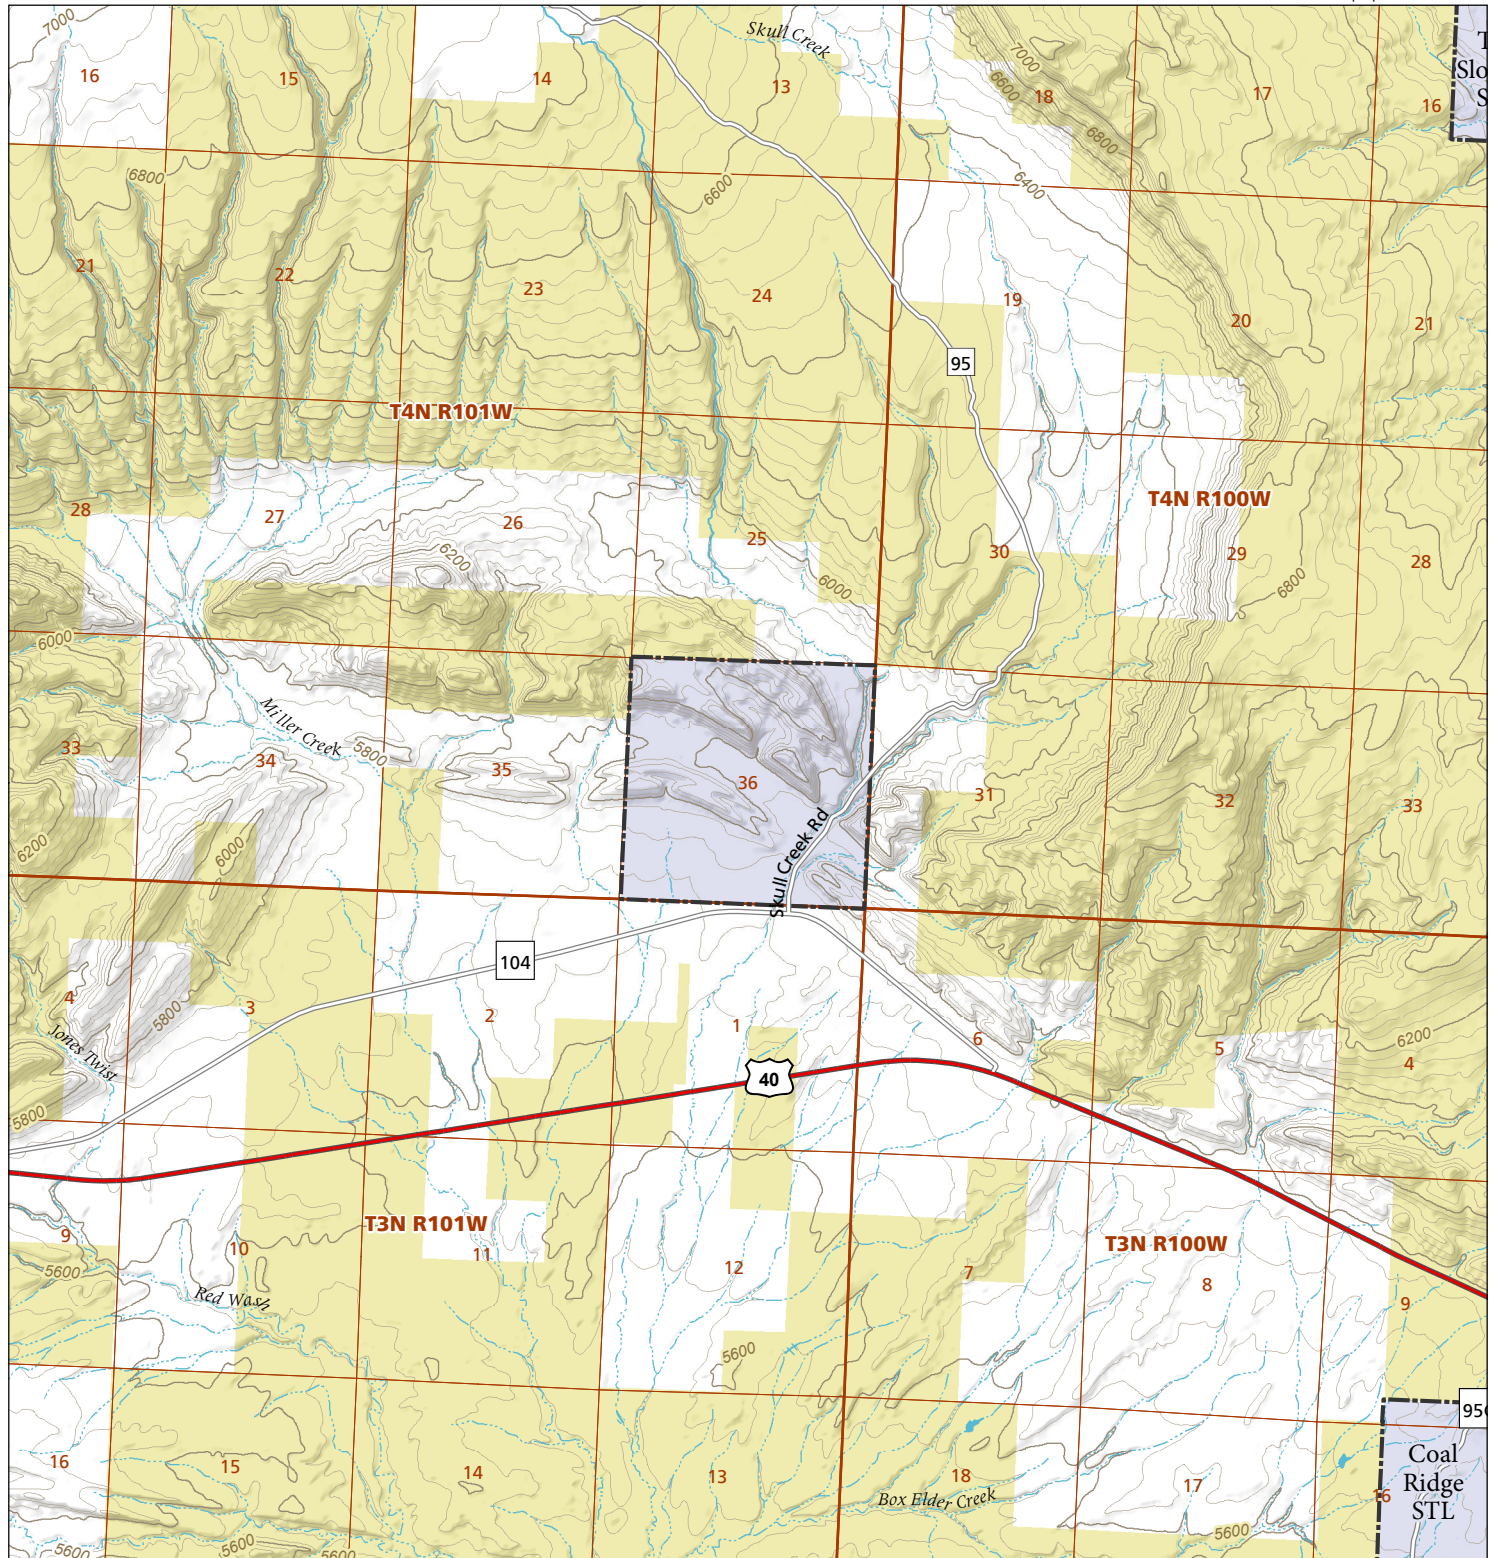

# Skull Creek

## STL Hunting and Fishing Access Program

Please see the current Colorado State Recreation Lands brochure for listing of land use regulations and access points for this property and other SLB parcels open for wildlife related recreation. Also refer to the CPW Fishing and Hunting information brochure for current hunting and fishing regulations.

Map Updated: 9/19/2023

-  STL Boundary
-  BLM
-  No Public Access