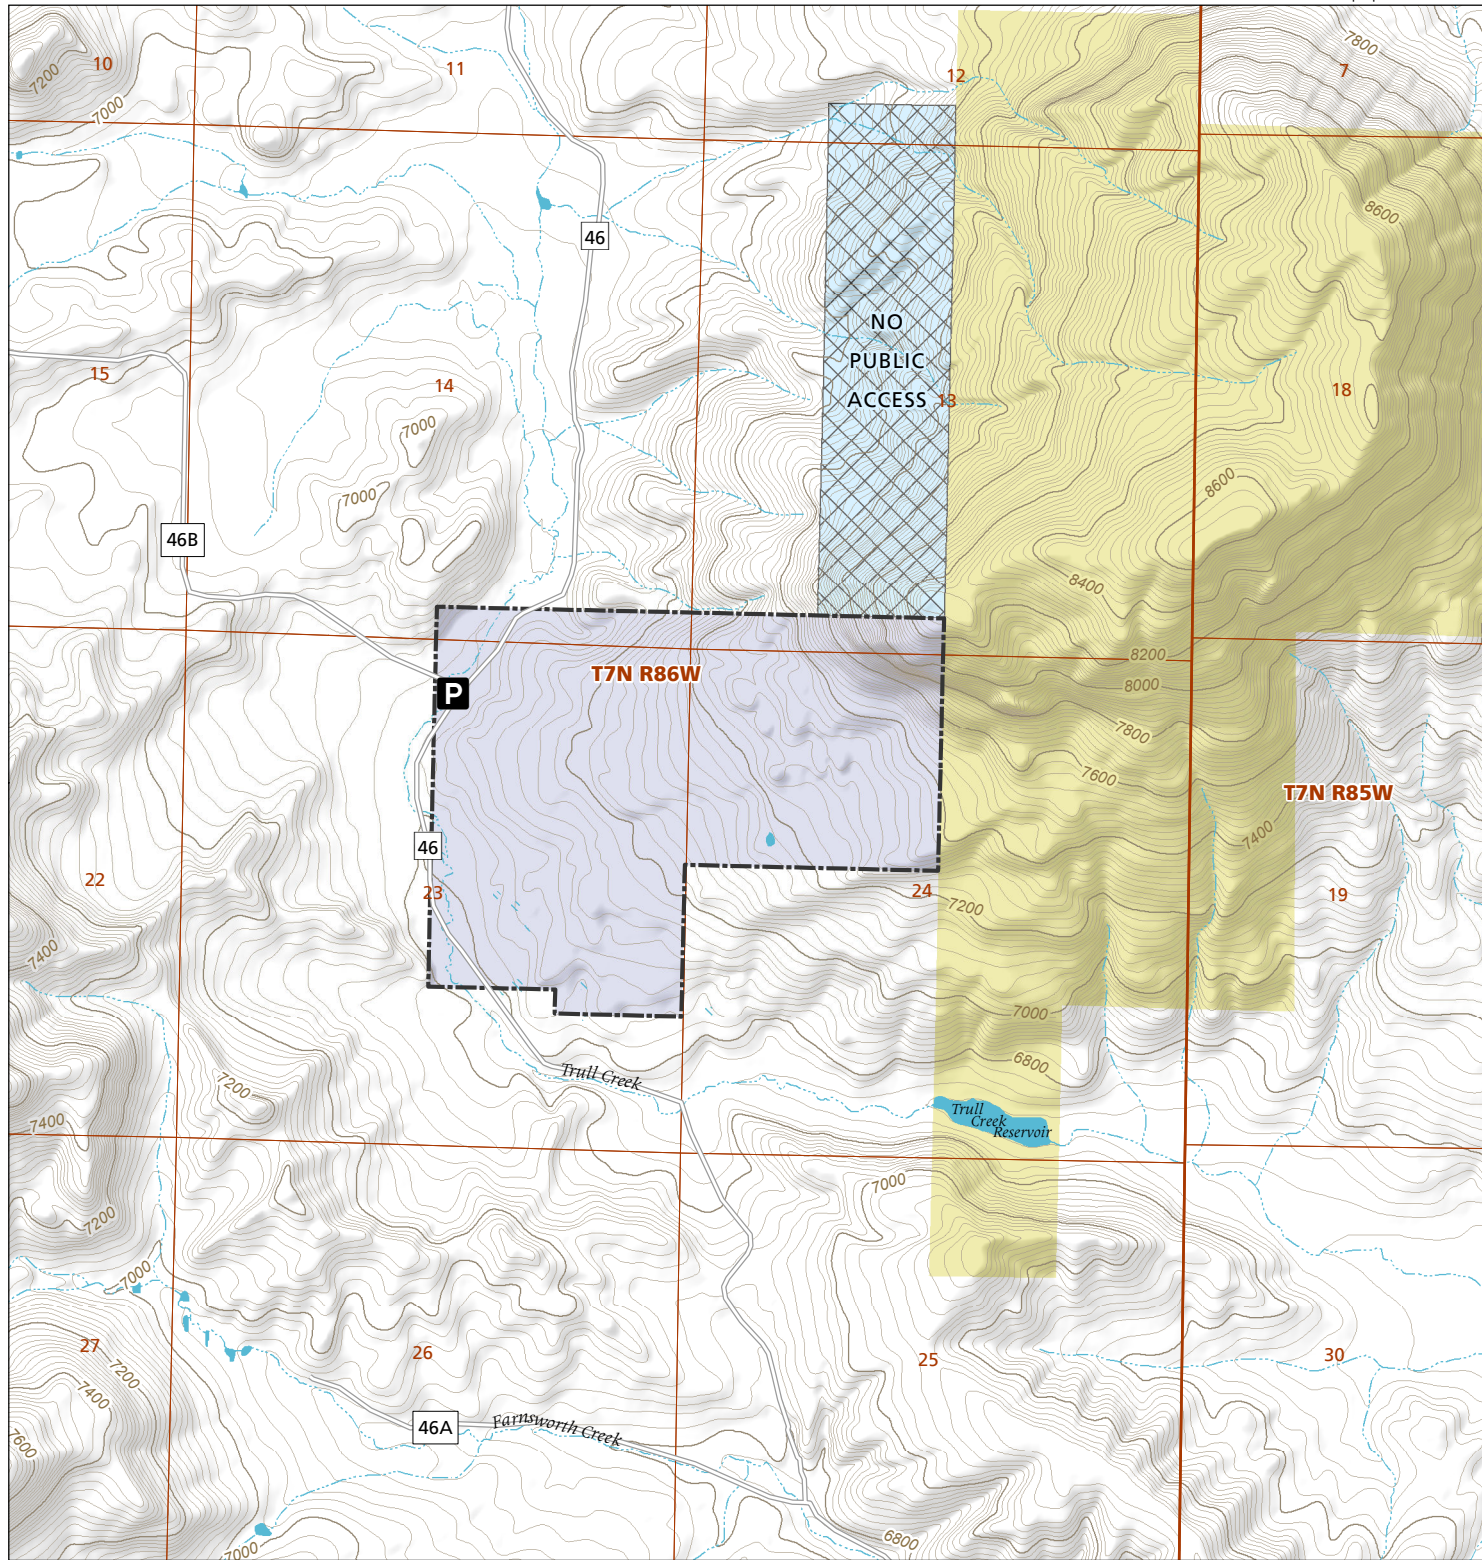

Sleeping Giant

STL Hunting and Fishing Access Program

Please see the current Colorado State Recreation Lands brochure for listing of land use regulations and access points for this property and other SLB parcels open for wildlife related recreation. Also refer to the CPW Fishing and Hunting information brochure for current hunting and fishing regulations.

Map Updated: 8/16/2023

-  STL Boundary
-  BLM
-  Parking
-  State Land Board NO PUBLIC ACCESS
-  No Public Access