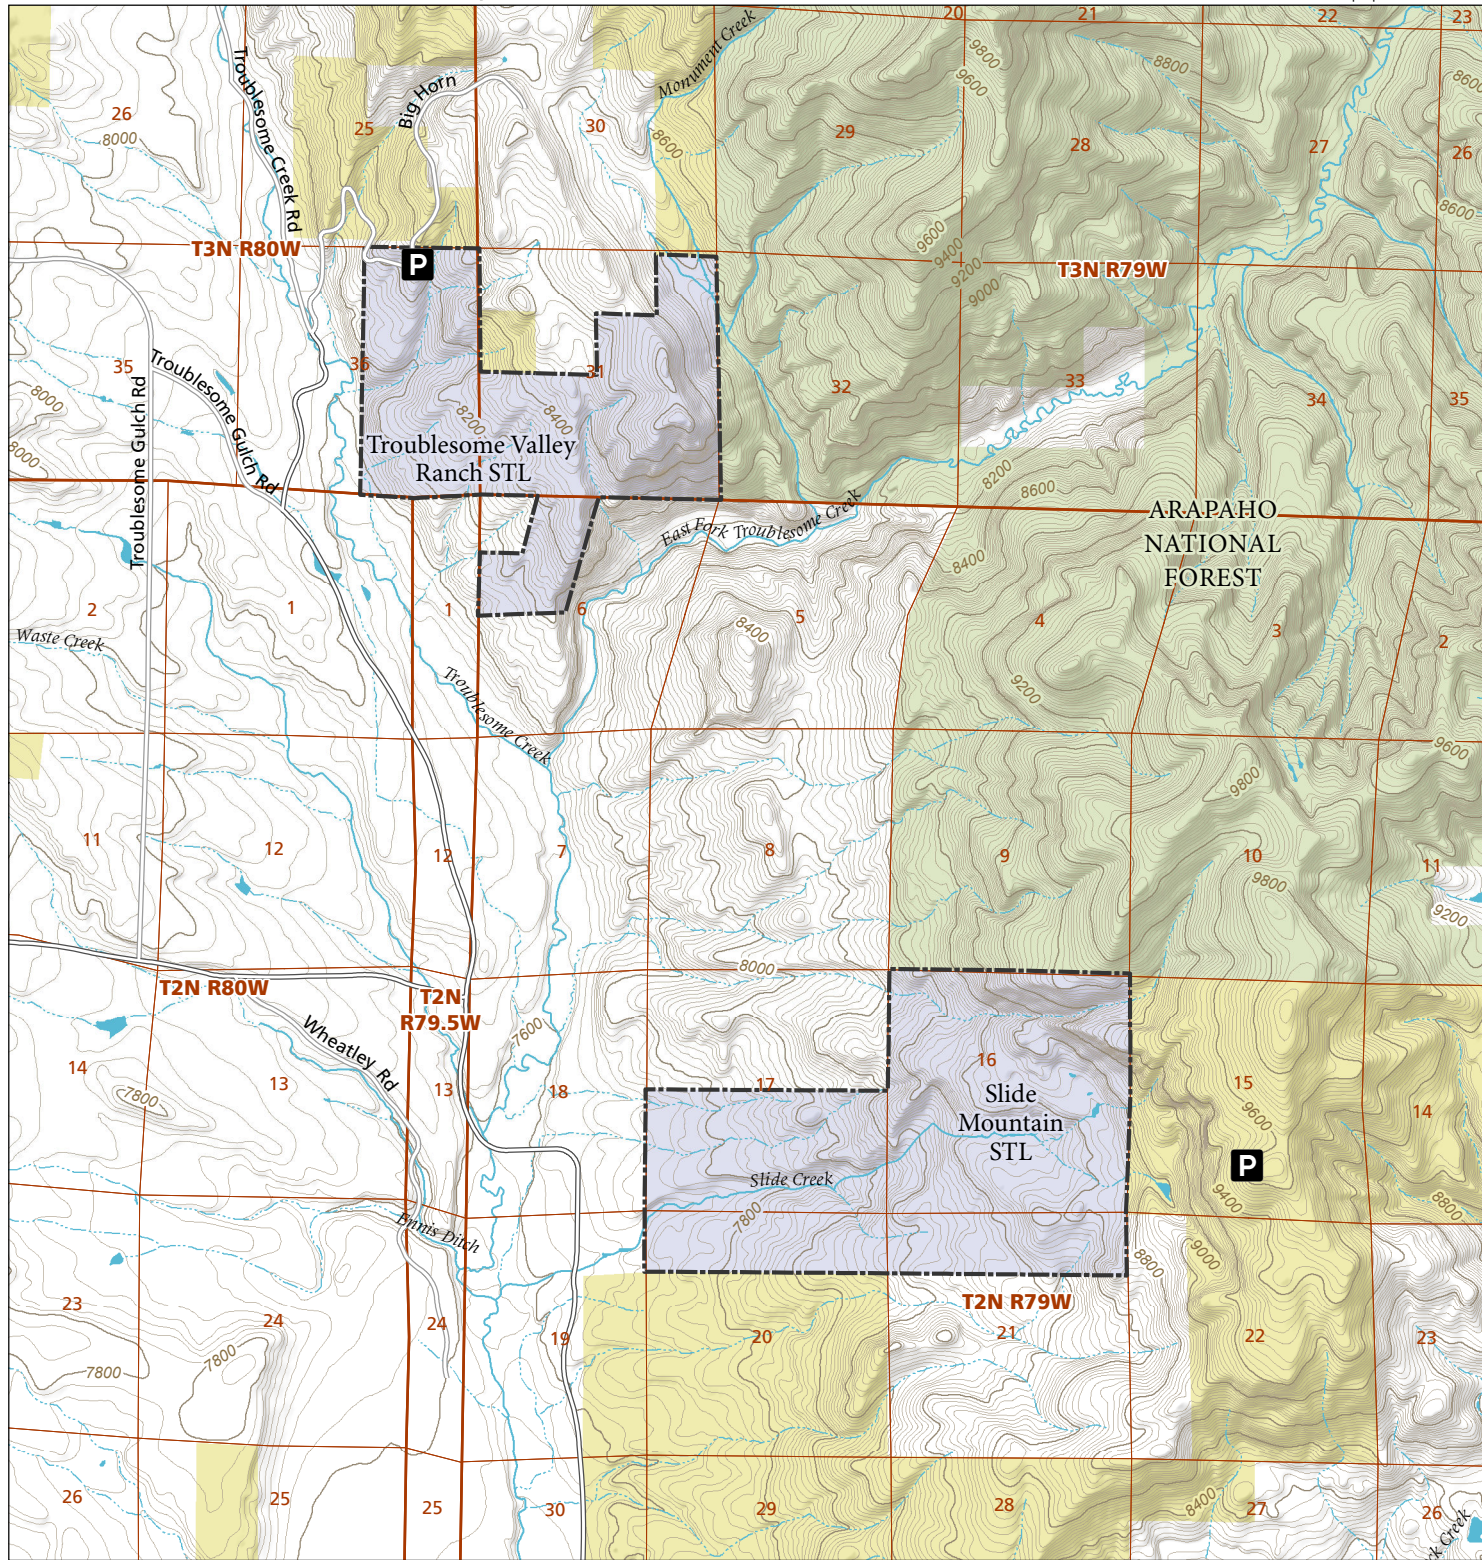

Slide Mountain & Troublesome Valley Ranch

STL Hunting and Fishing Access Program

Please see the current Colorado State Recreation Lands brochure for listing of land use regulations and access points for this property and other SLB parcels open for wildlife related recreation. Also refer to the CPW Fishing and Hunting information brochure for current hunting and fishing regulations.

Map Updated: 8/11/2023

-  STL Boundary
-  BLM
-  Parking
-  US Forest Service
-  No Public Access