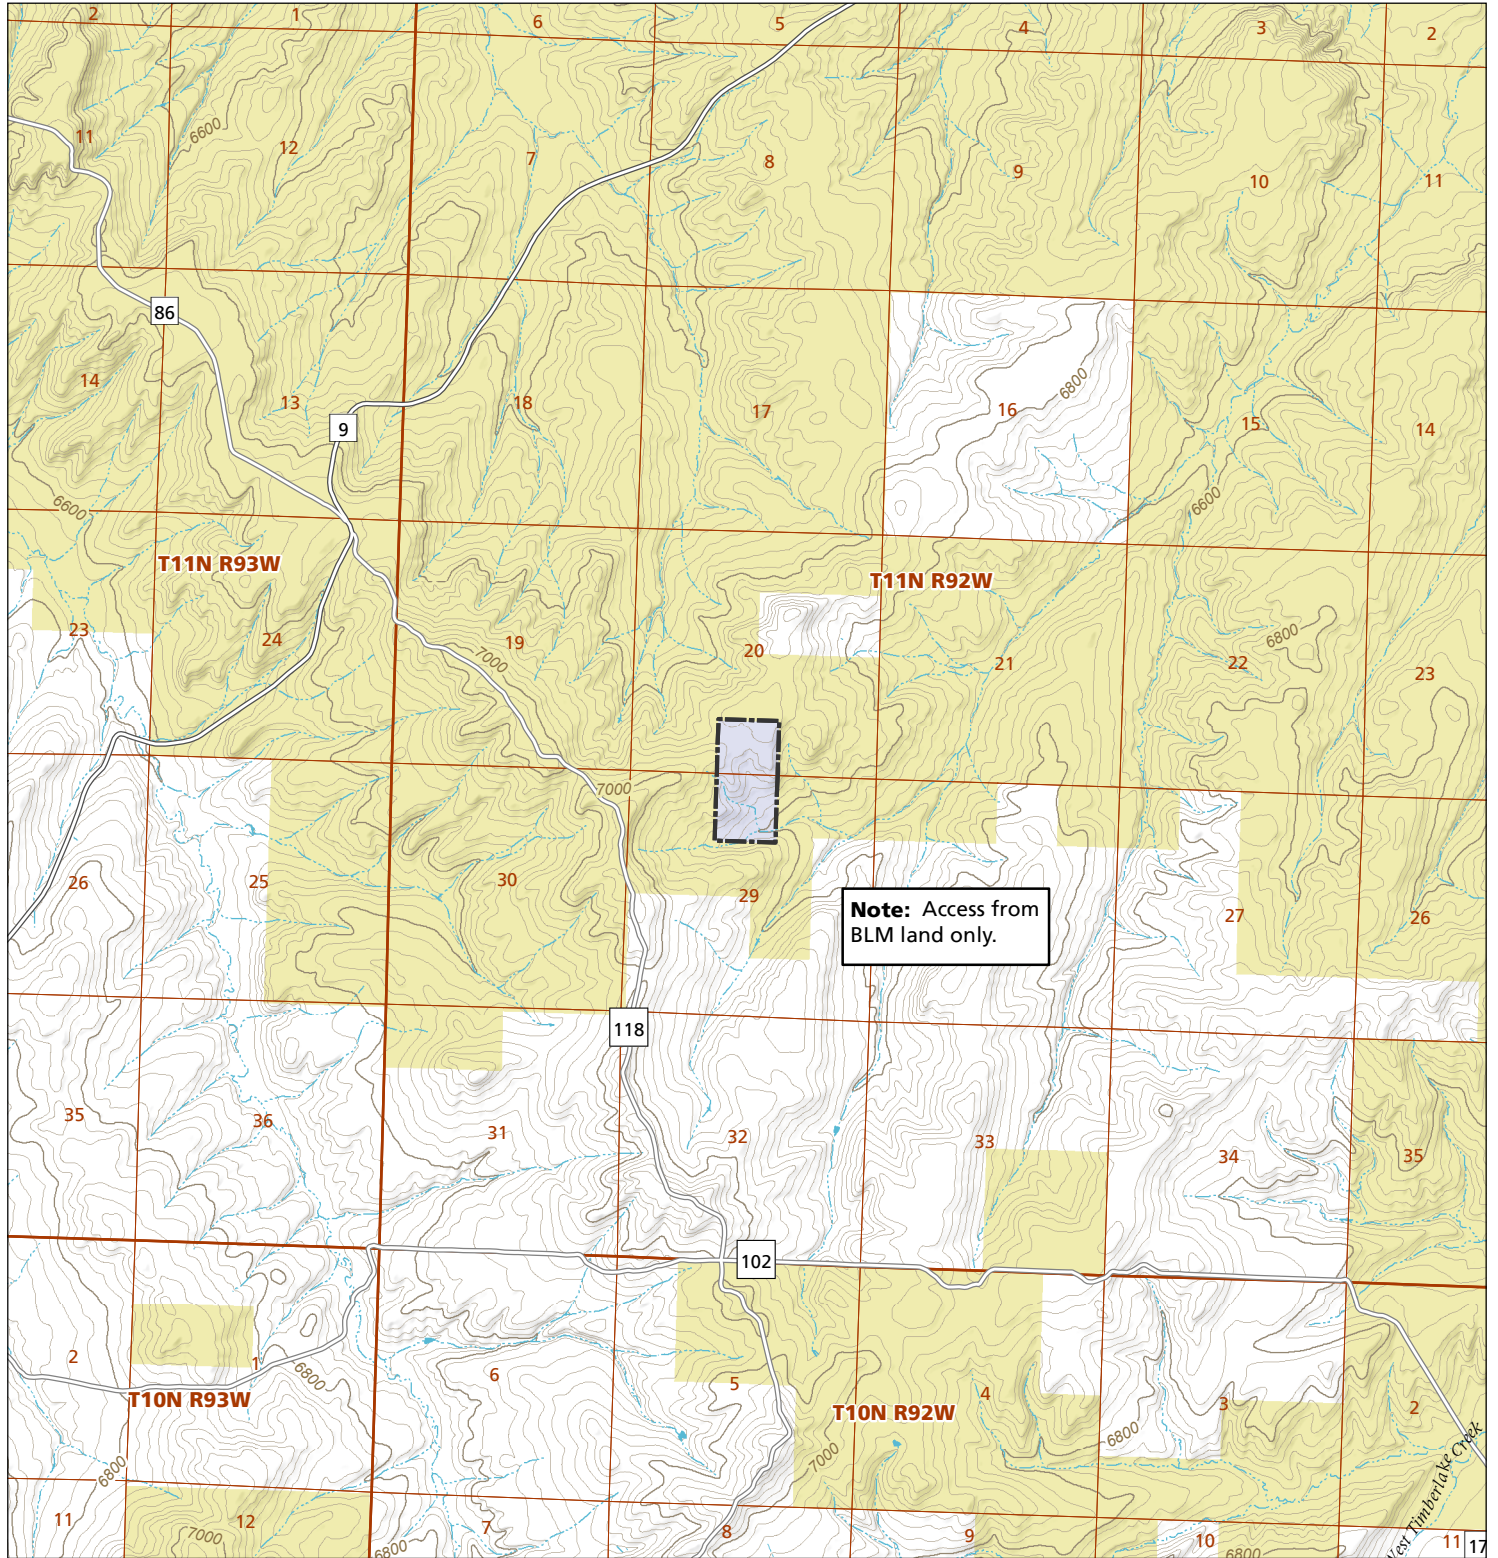

South 80

STL Hunting and Fishing Access Program

Please see the current Colorado State Recreation Lands brochure for listing of land use regulations and access points for this property and other SLB parcels open for wildlife related recreation. Also refer to the CPW Fishing and Hunting information brochure for current hunting and fishing regulations.

Map Updated: 9/19/2023

-  STL Boundary
-  BLM
-  No Public Access