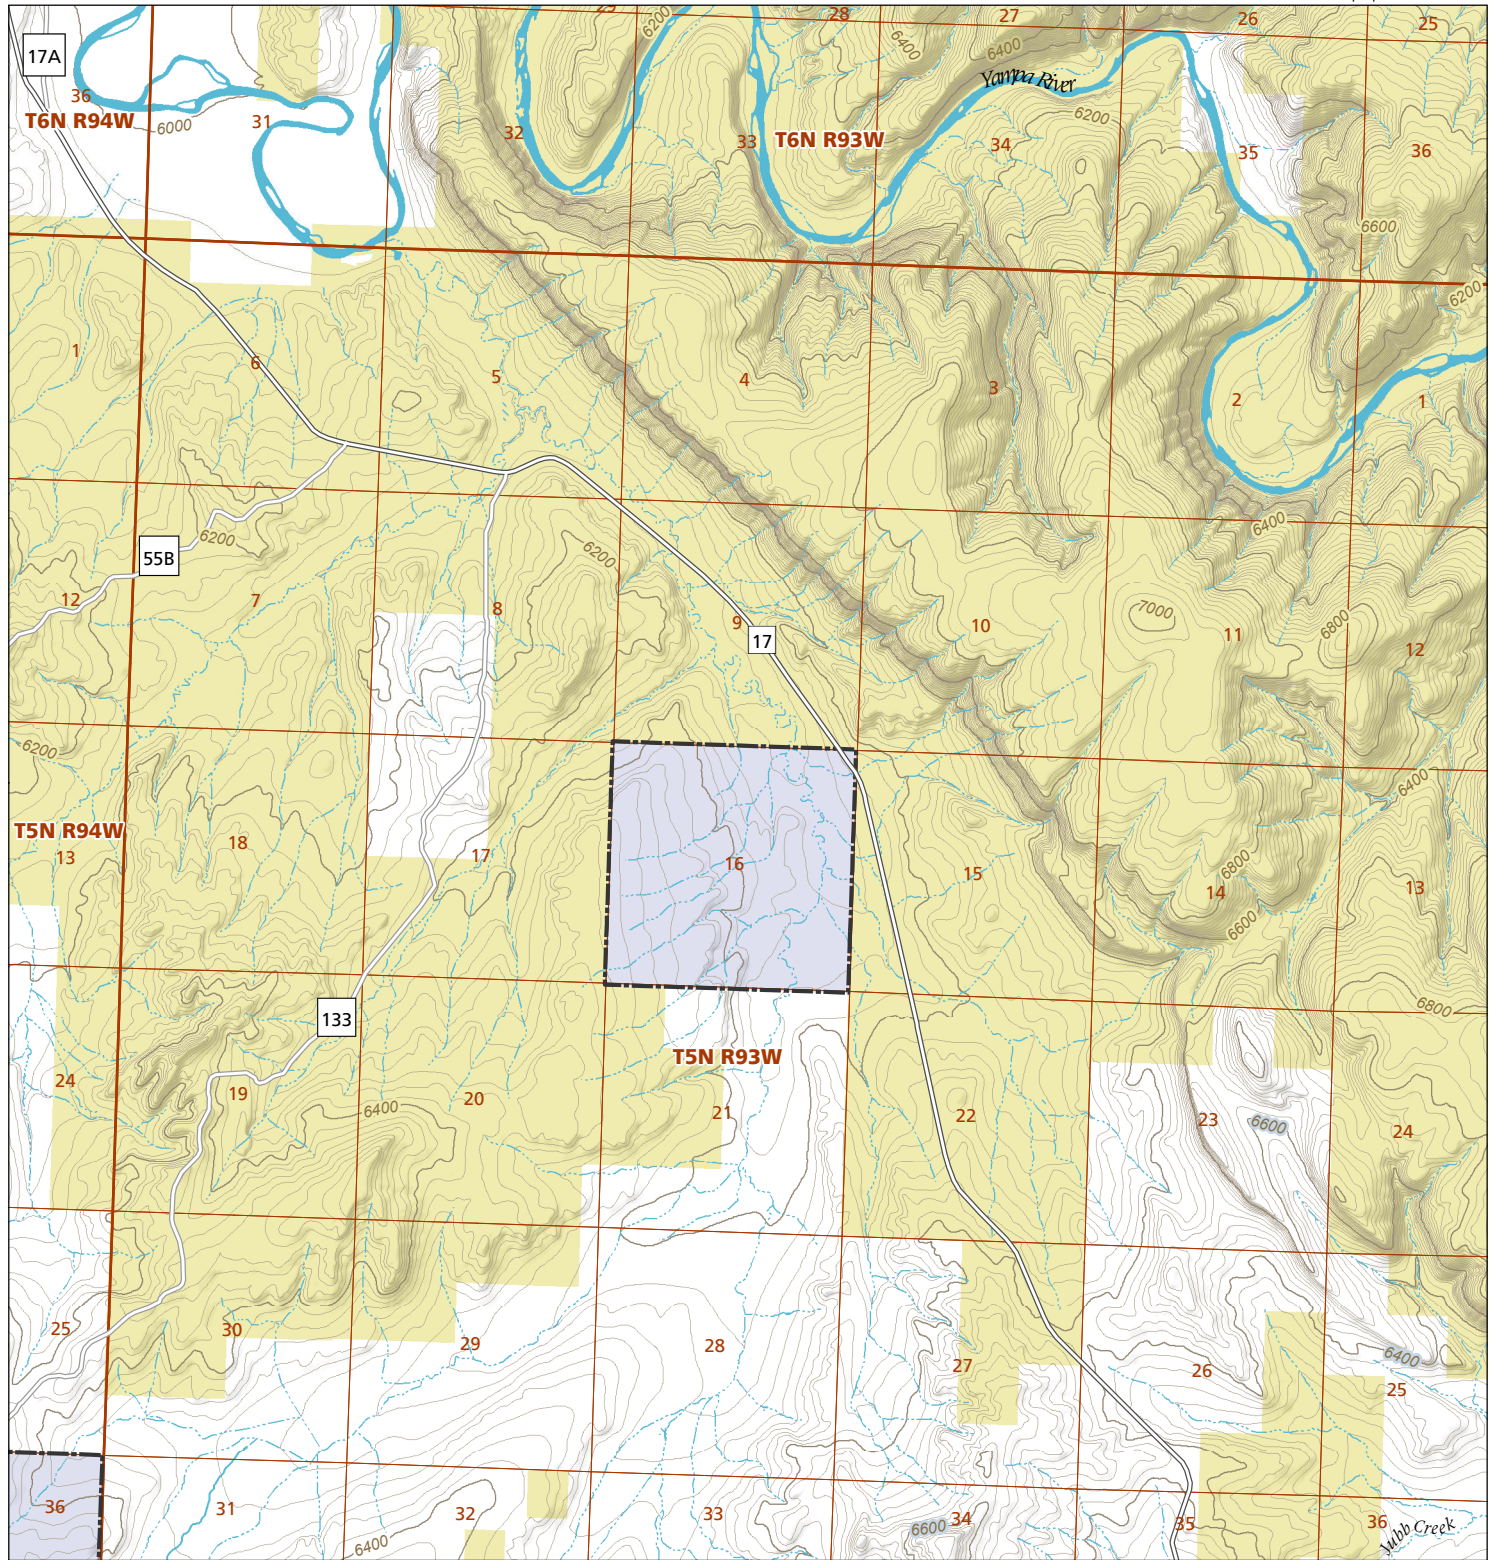

South Duffy Mountain

STL Hunting and Fishing Access Program

Please see the current Colorado State Recreation Lands brochure for listing of land use regulations and access points for this property and other SLB parcels open for wildlife related recreation. Also refer to the CPW Fishing and Hunting information brochure for current hunting and fishing regulations.

Map Updated: 9/19/2023

-  STL Boundary
-  BLM
-  No Public Access