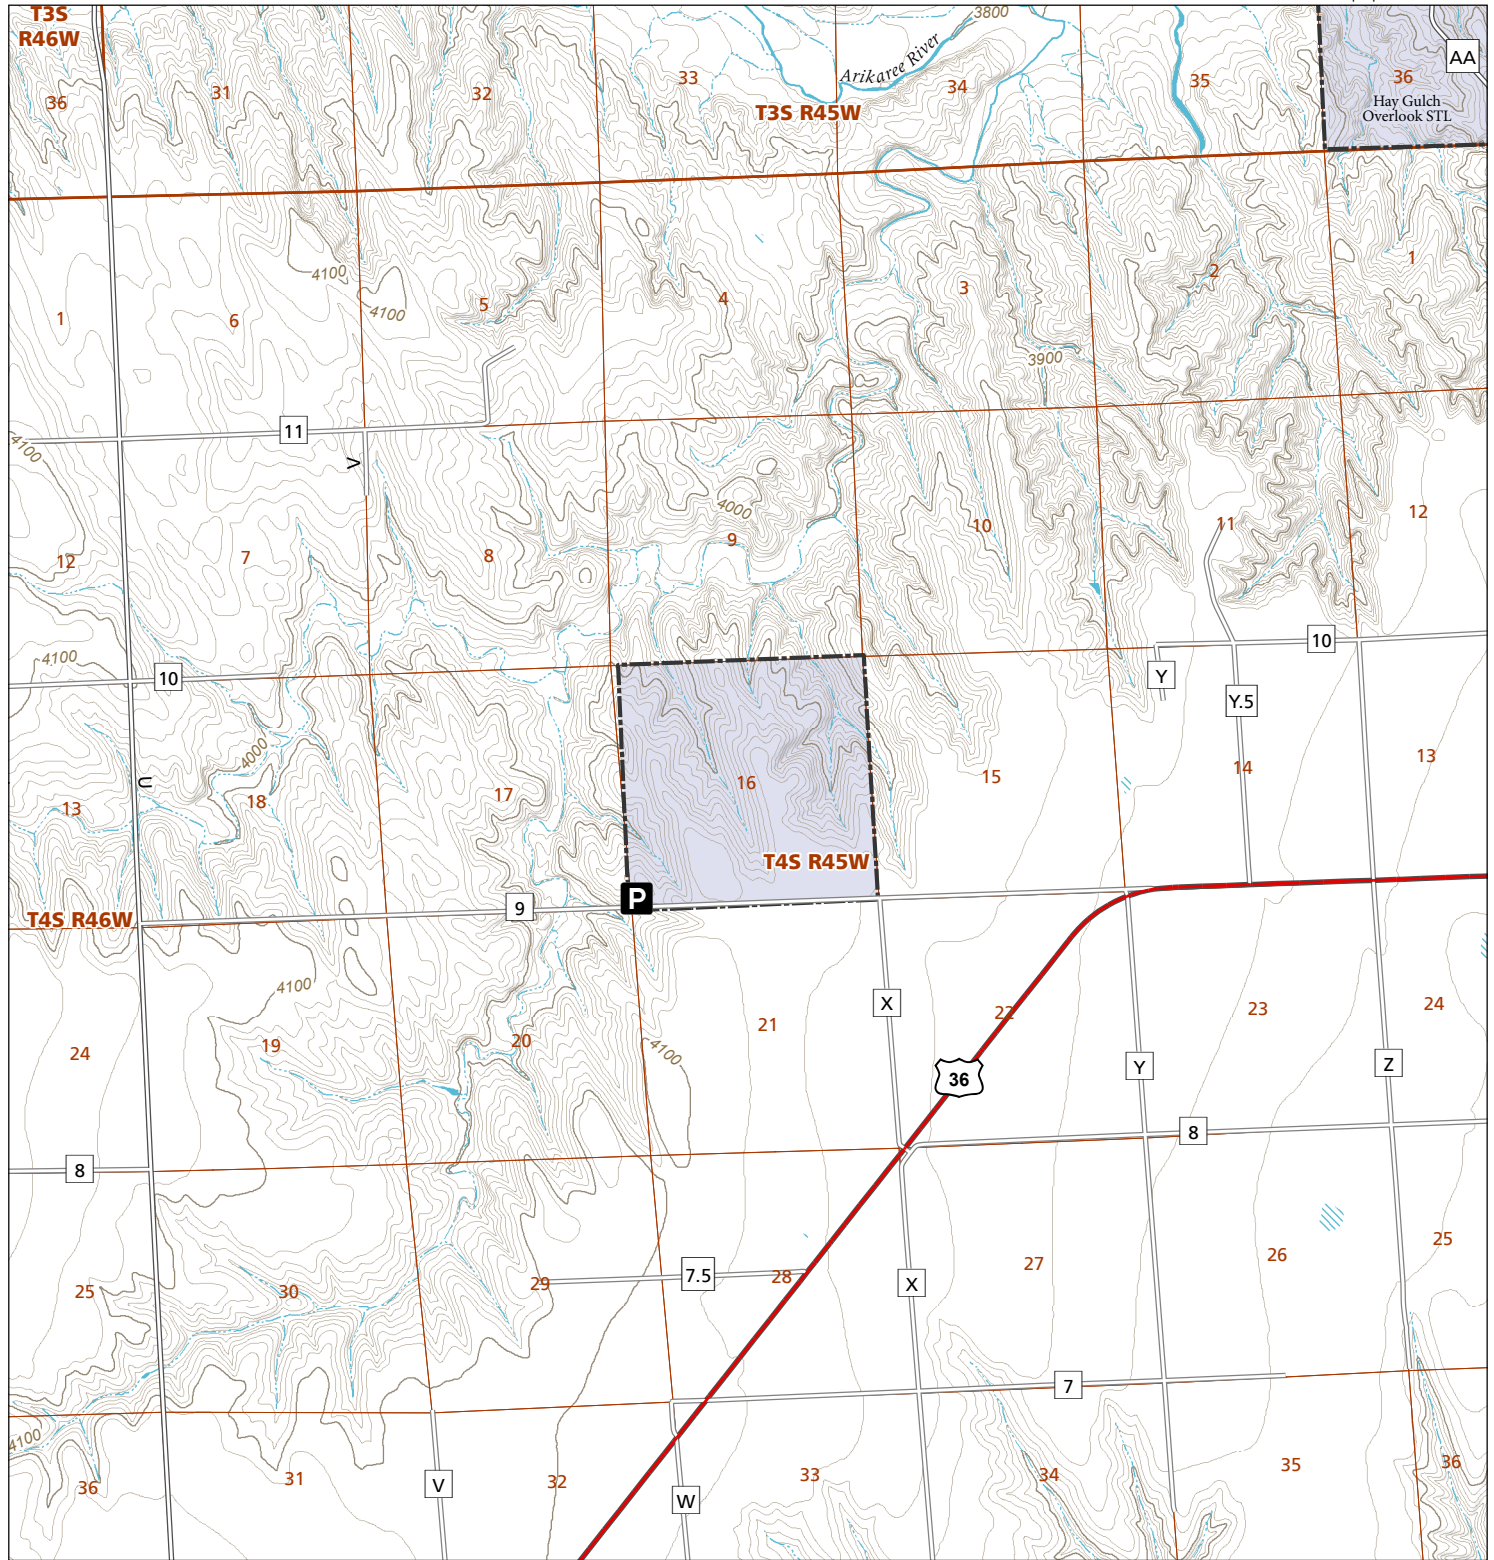

# South Fork Spring Canyon STL Hunting and Fishing Access Program

Please see the current Colorado State Recreation Lands brochure for listing of land use regulations and access points for this property and other SLB parcels open for wildlife related recreation. Also refer to the CPW Fishing and Hunting information brochure for current hunting and fishing

Map Updated: 7/31/2023

-  STL Boundary
-  No Public Access
-  Parking