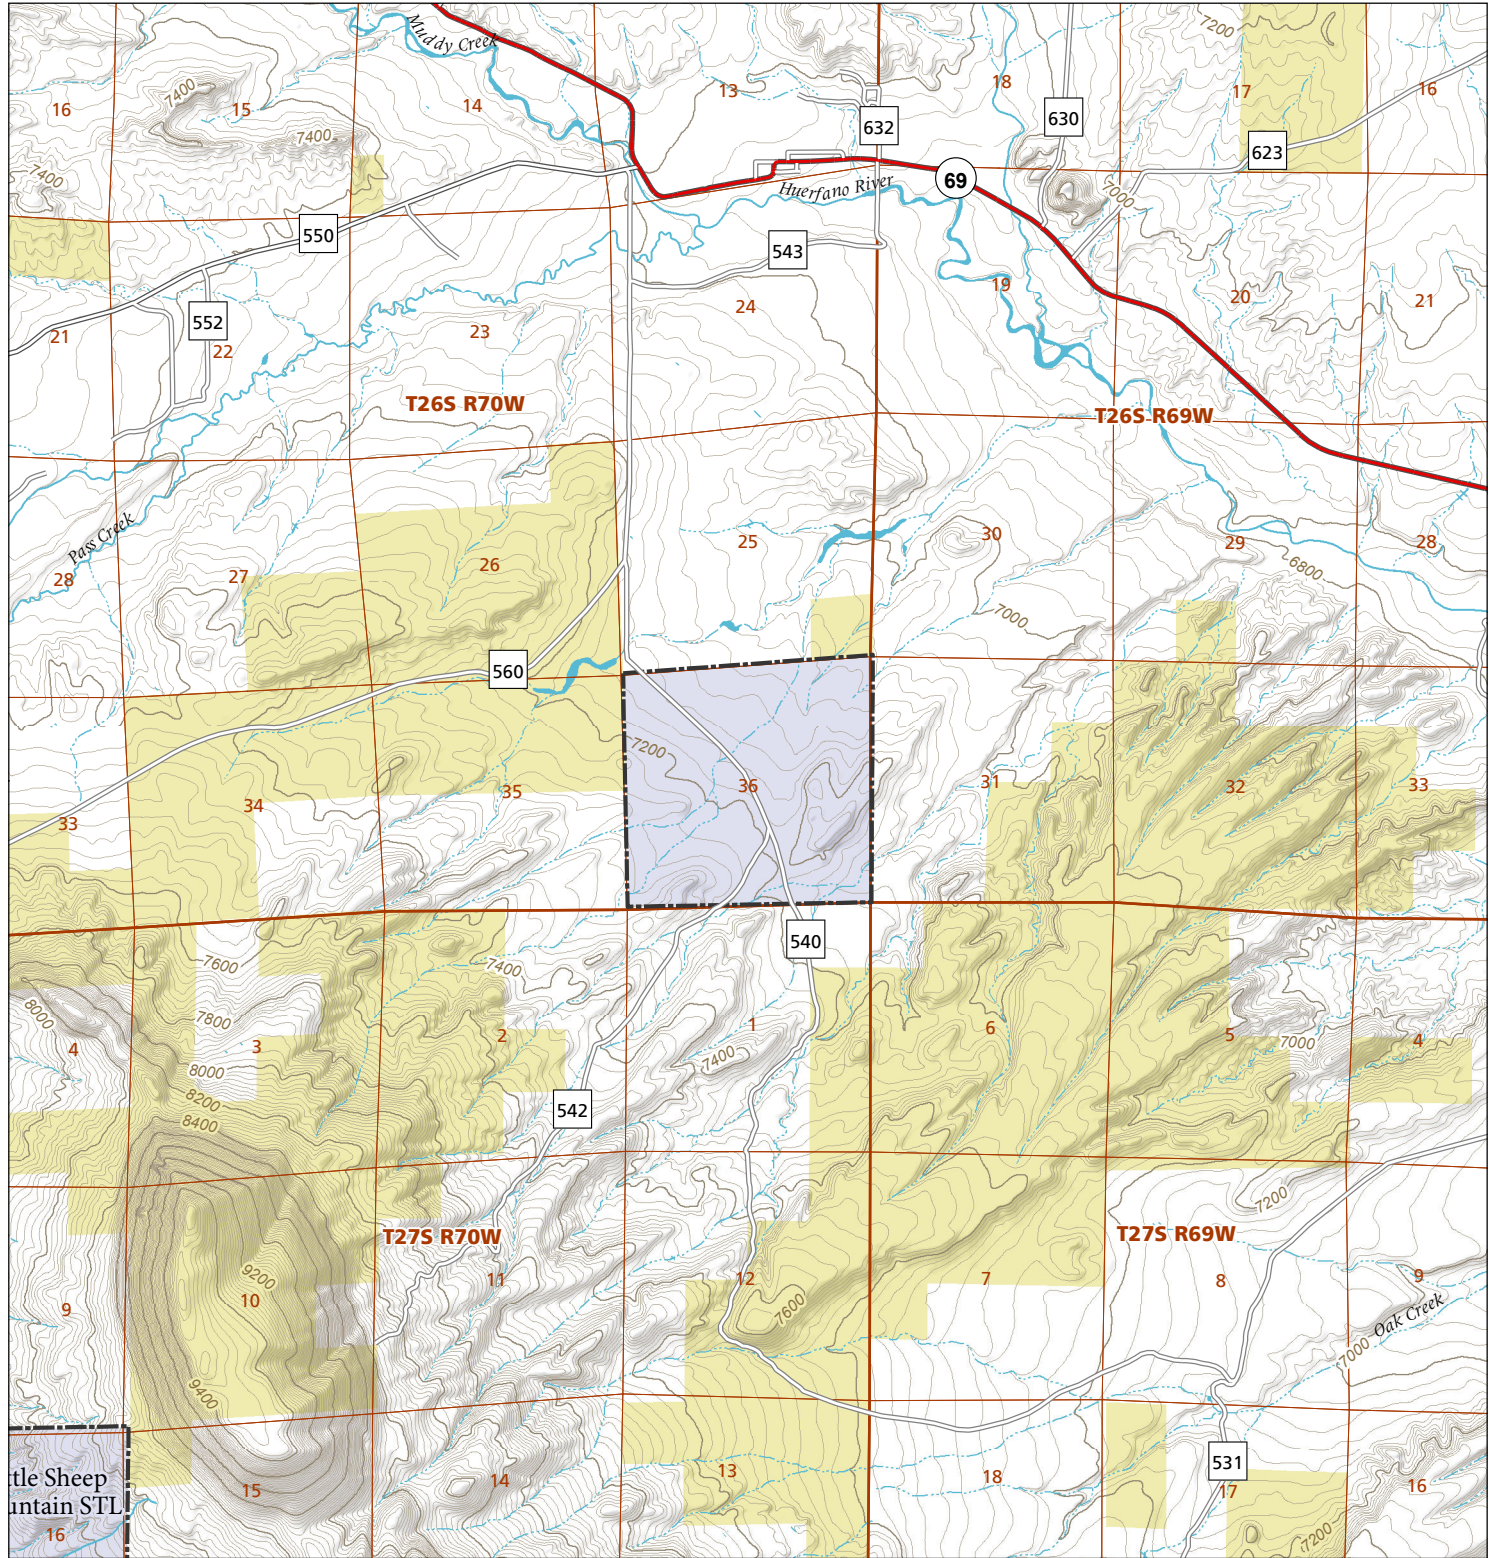

South Gardner

STL Hunting and Fishing Access Program

Please see the current Colorado State Recreation Lands brochure for listing of land use regulations and access points for this property and other SLB parcels open for wildlife related recreation. Also refer to the CPW Fishing and Hunting information brochure for current hunting and fishing regulations.

Map Updated: 8/21/2023

-  STL Boundary
-  BLM
-  Parking
-  No Public Access