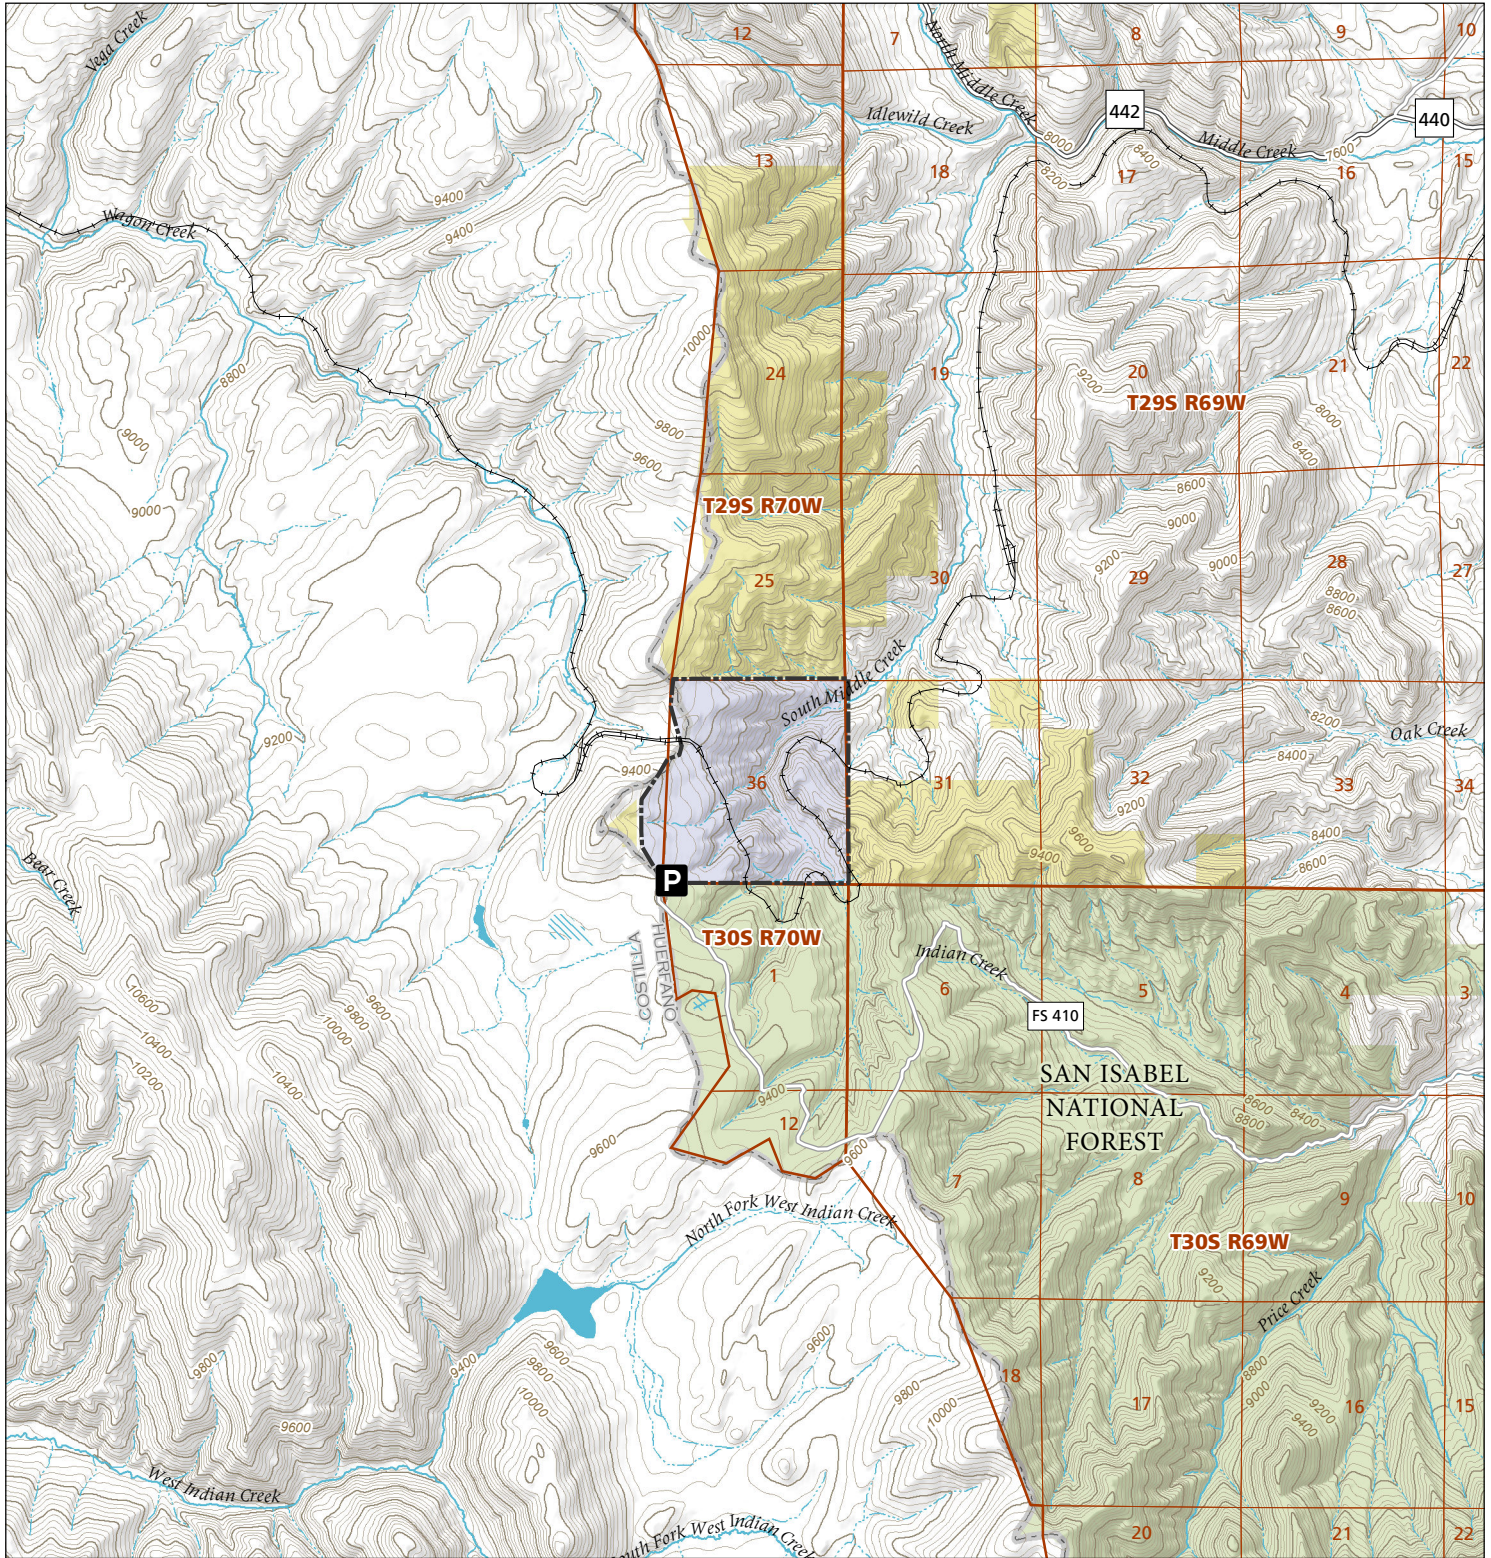

South Middle Creek

STL Hunting and Fishing Access Program

Please see the current Colorado State Recreation Lands brochure for listing of land use regulations and access points for this property and other SLB parcels open for wildlife related recreation. Also refer to the CPW Fishing and Hunting information brochure for current hunting and fishing regulations.

Map Updated: 8/21/2023

-  STL Boundary
-  Parking
-  BLM
-  US Forest Service
-  No Public Access