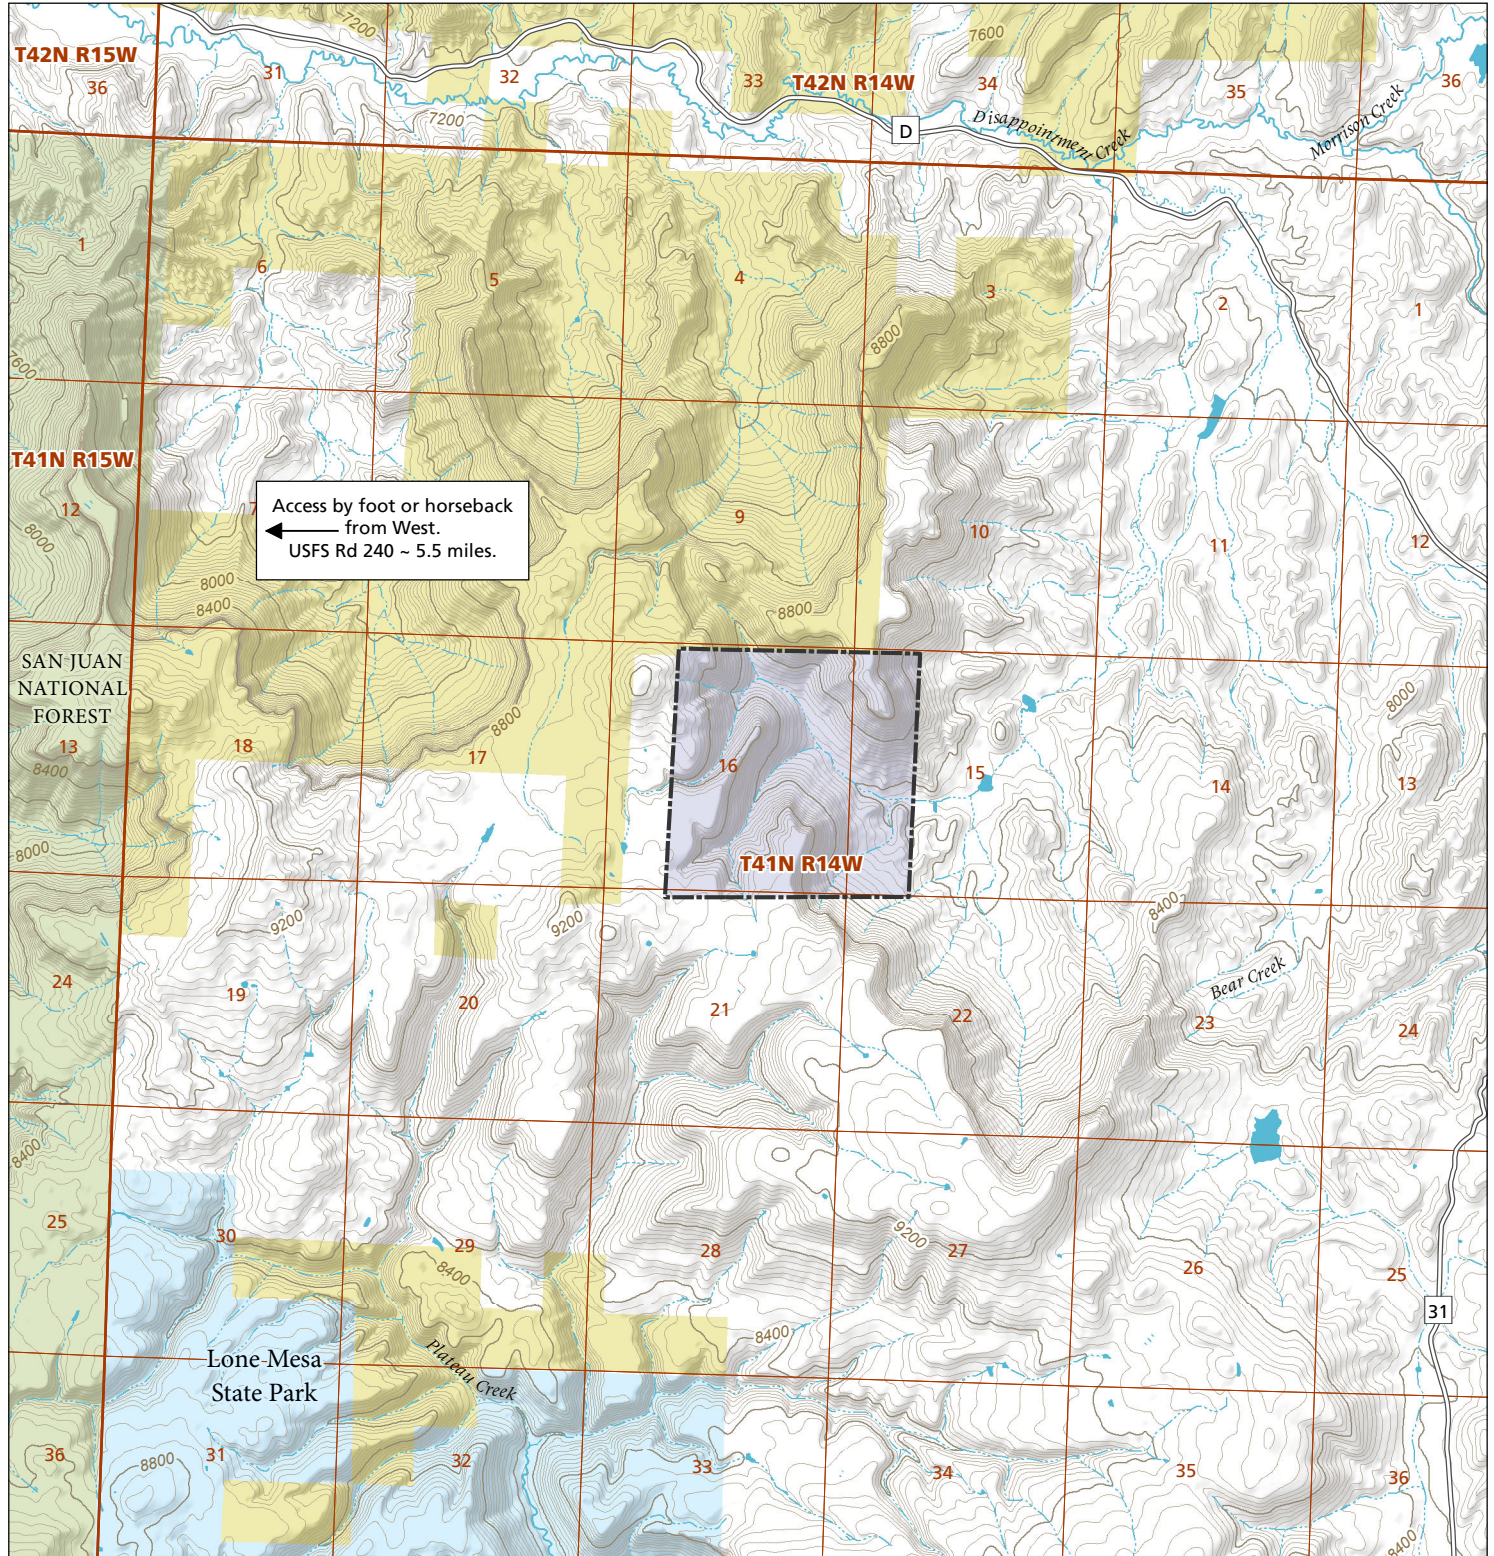

South Mountain

STL Hunting and Fishing Access Program

Please see the current Colorado State Recreation Lands brochure for listing of land use regulations and access points for this property and other SLB parcels open for wildlife related recreation. Also refer to the CPW Fishing and Hunting information brochure for current hunting and fishing regulations.

Map Updated: 8/9/2023

-  STL Boundary
-  BLM
-  US Forest Service
-  State Park
-  No Public Access