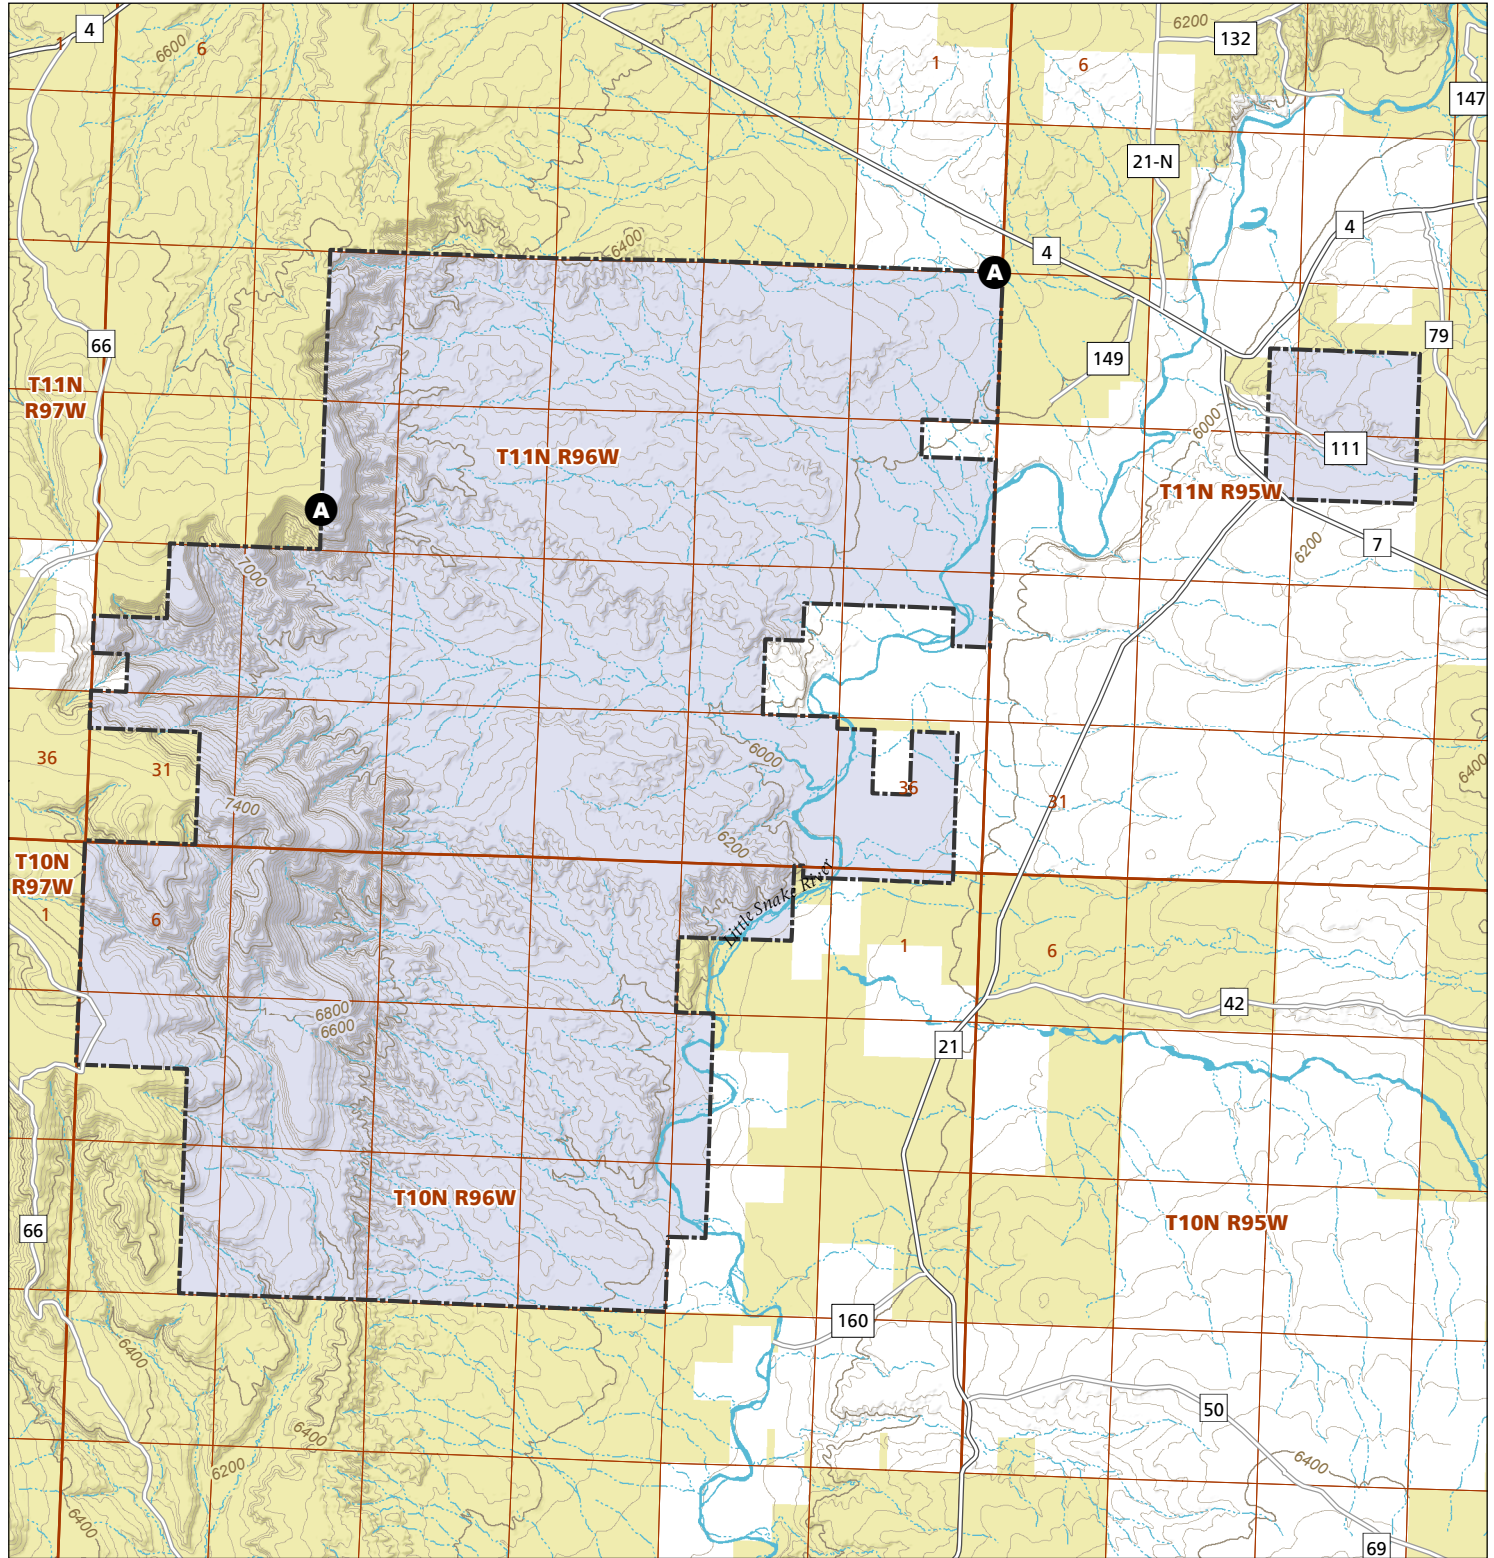

South Nipple Rim

STL Hunting and Fishing Access Program

Please see the current Colorado State Recreation Lands brochure for listing of land use regulations and access points for this property and other SLB parcels open for wildlife related recreation. Also refer to the CPW Fishing and Hunting information brochure for current hunting and fishing regulations.

Map Updated: 9/19/2023

-  Access point
-  South Nipple Rim STL
-  BLM
-  No Public Access