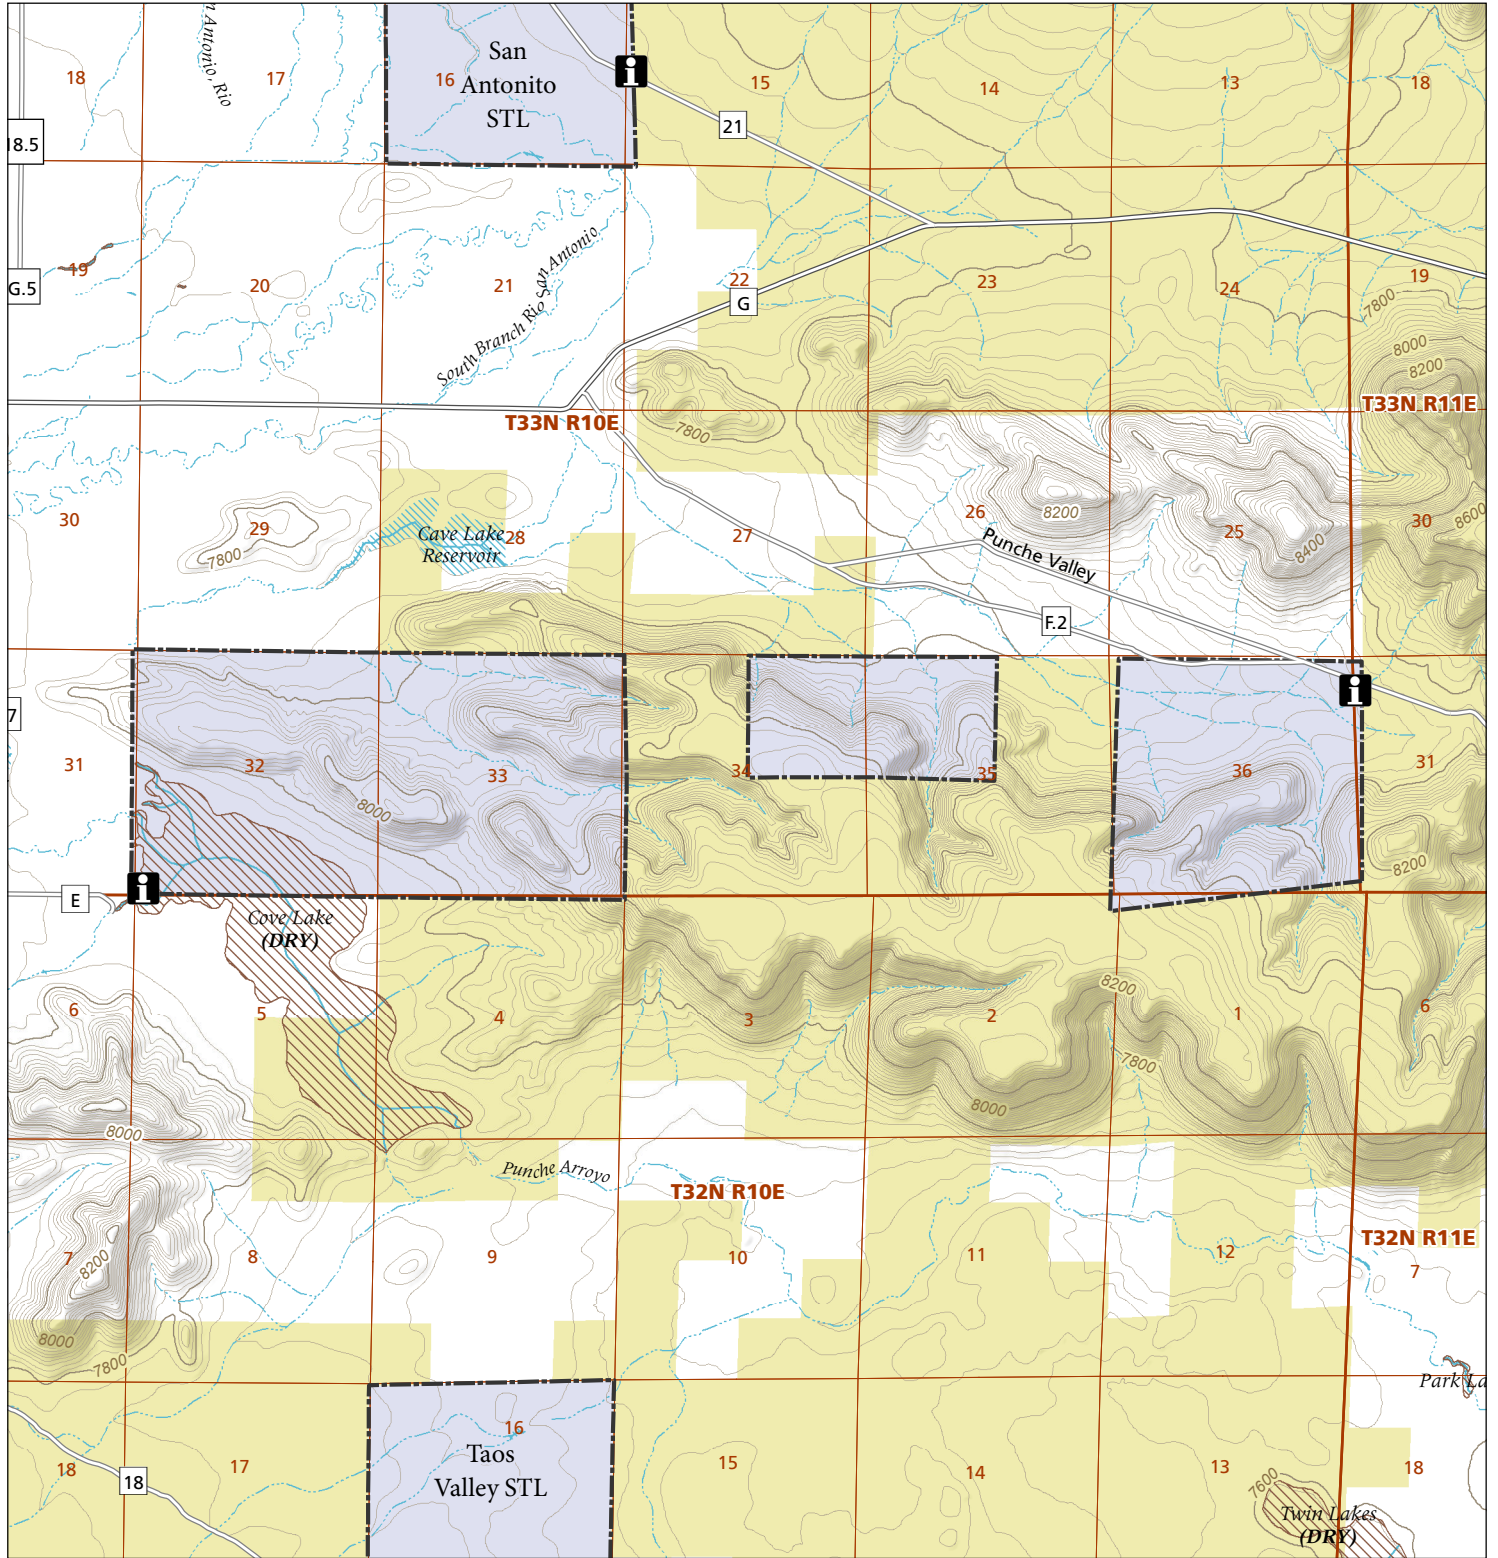

South Pinon Hills

STL Hunting and Fishing Access Program

Please see the current Colorado State Recreation Lands brochure for listing of land use regulations and access points for this property and other SLB parcels open for wildlife related recreation. Also refer to the CPW Fishing and Hunting information brochure for current hunting and fishing regulations.

Map Updated: 9/11/2023

-  STL Boundary
-  BLM
-  Info Source
-  No Public Access