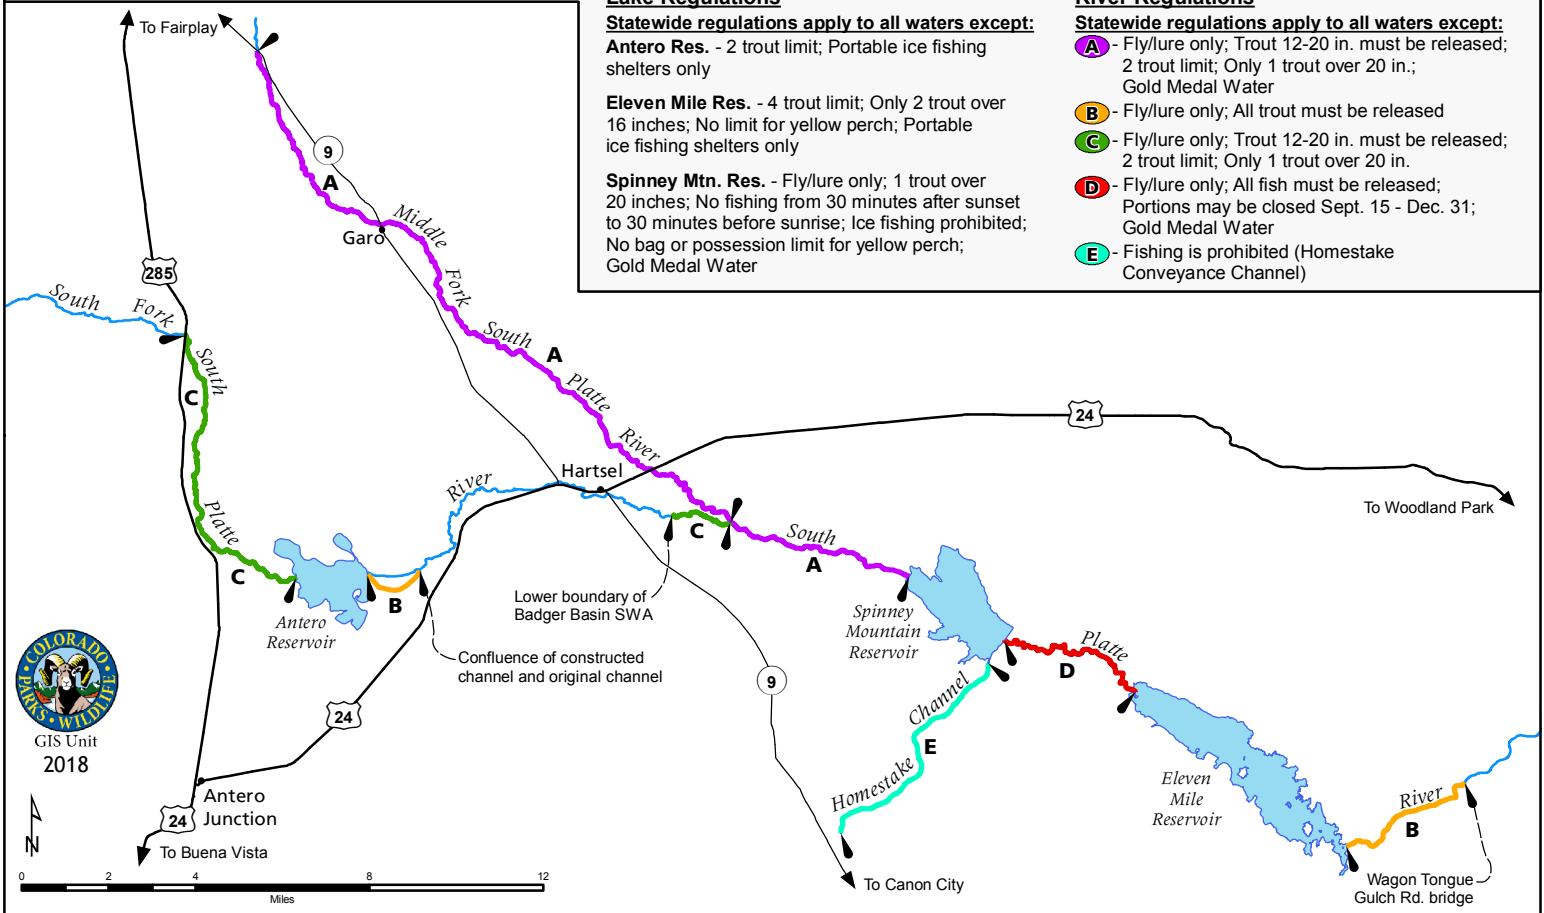

South Platte River in South Park

Lake Regulations

Statewide regulations apply to all waters except:

Antero Res. - 2 trout limit; Portable ice fishing shelters only

Eleven Mile Res. - 4 trout limit; Only 2 trout over 16 inches; No limit for yellow perch; Portable ice fishing shelters only

Spinney Mtn. Res. - Fly/lure only; 1 trout over 20 inches; No fishing from 30 minutes after sunset to 30 minutes before sunrise; Ice fishing prohibited; No bag or possession limit for yellow perch; Gold Medal Water

River Regulations

Statewide regulations apply to all waters except:

A - Fly/lure only; Trout 12-20 in. must be released; 2 trout limit; Only 1 trout over 20 in.; Gold Medal Water

B - Fly/lure only; All trout must be released

C - Fly/lure only; Trout 12-20 in. must be released; 2 trout limit; Only 1 trout over 20 in.

D - Fly/lure only; All fish must be released; Portions may be closed Sept. 15 - Dec. 31; Gold Medal Water

E - Fishing is prohibited (Homestake Conveyance Channel)