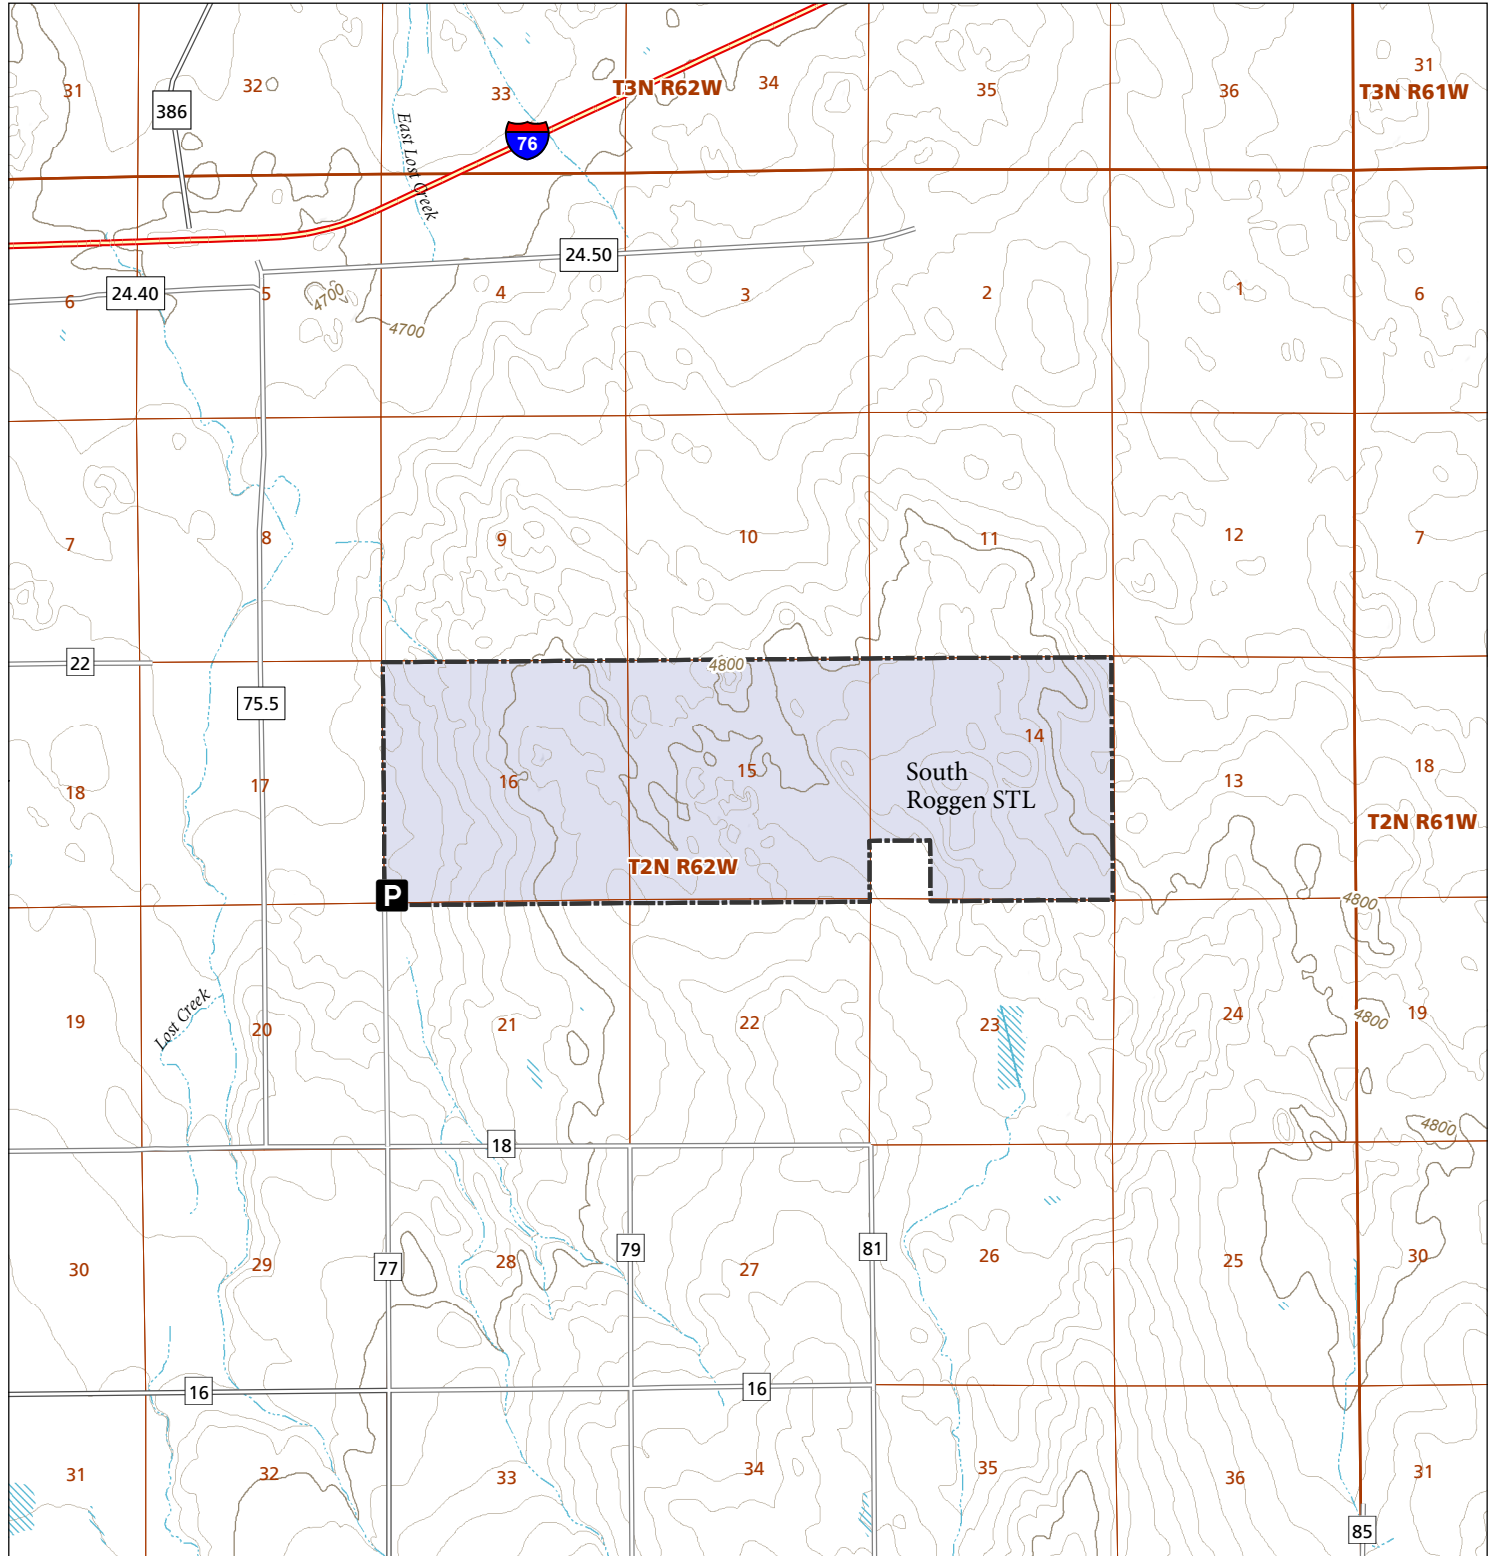

South Roggen

STL Hunting and Fishing Access Program

Please see the current Colorado State Recreation Lands brochure for listing of land use regulations and access points for this property and other SLB parcels open for wildlife related recreation. Also refer to the CPW Fishing and Hunting information brochure for current hunting and fishing regulations.

Map Updated: 7/27/2023

-  STL Boundary
-  Parking
-  SWA
-  BLM
-  US Forest Service
-  State Park
-  No Public Access