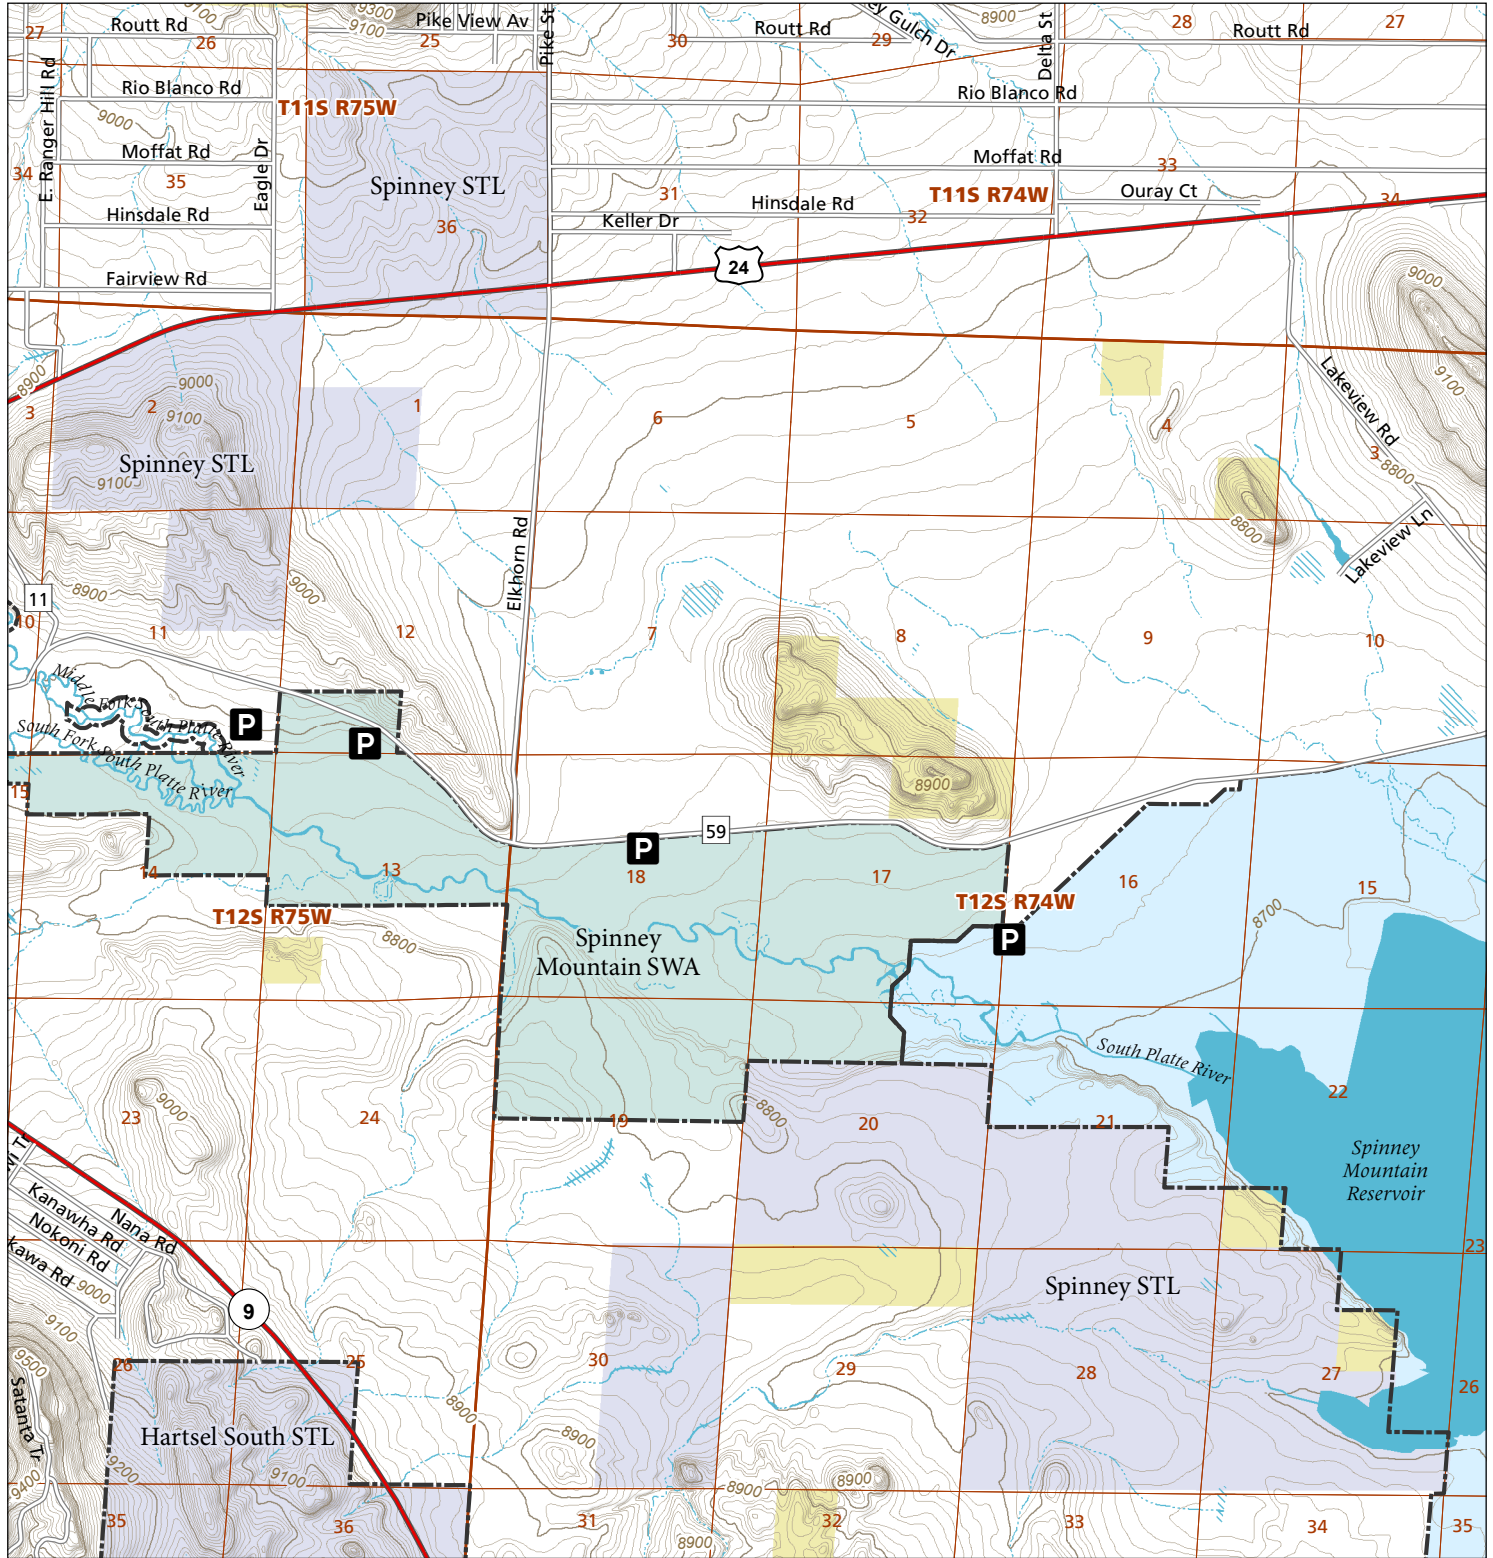

# Spinney

## STL Hunting and Fishing Access Program

Please see the current Colorado State Recreation Lands brochure for listing of land use regulations and access points for this property and other SLB parcels open for wildlife related recreation. Also refer to the CPW Fishing and Hunting information brochure for current hunting and fishing regulations.

Map Updated: 7/27/2023

-  STL Boundary
-  Parking
-  SWA
-  BLM
-  US Forest Service
-  State Park
-  No Public Access