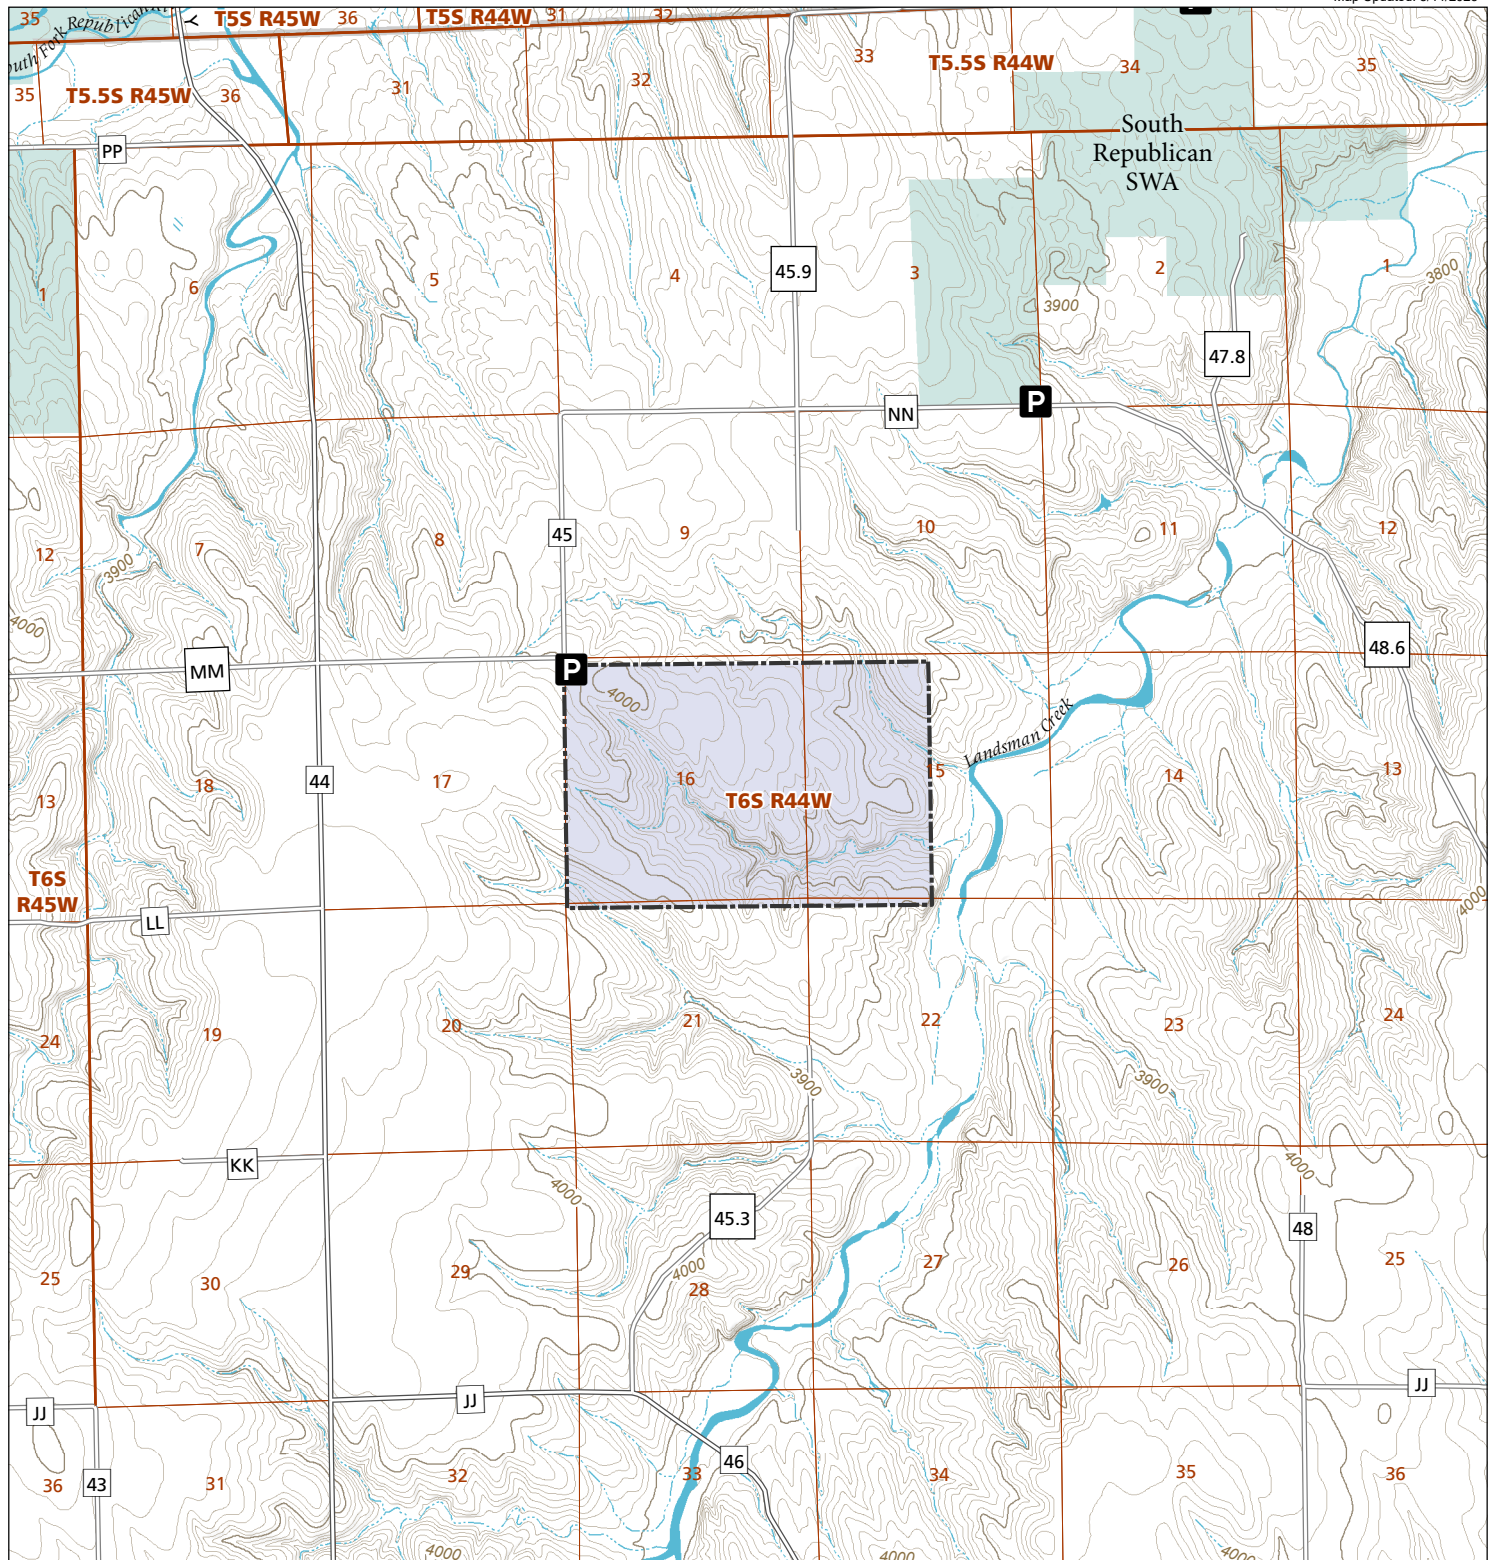

Spring Valley

STL Hunting and Fishing Access Program

Please see the current Colorado State Recreation Lands brochure for listing of land use regulations and access points for this property and other SLB parcels open for wildlife related recreation. Also refer to the CPW Fishing and Hunting information brochure for current hunting and fishing regulations.

Map Updated: 8/14/2023

-  STL Boundary
-  SWA
-  Parking
-  No Public Access