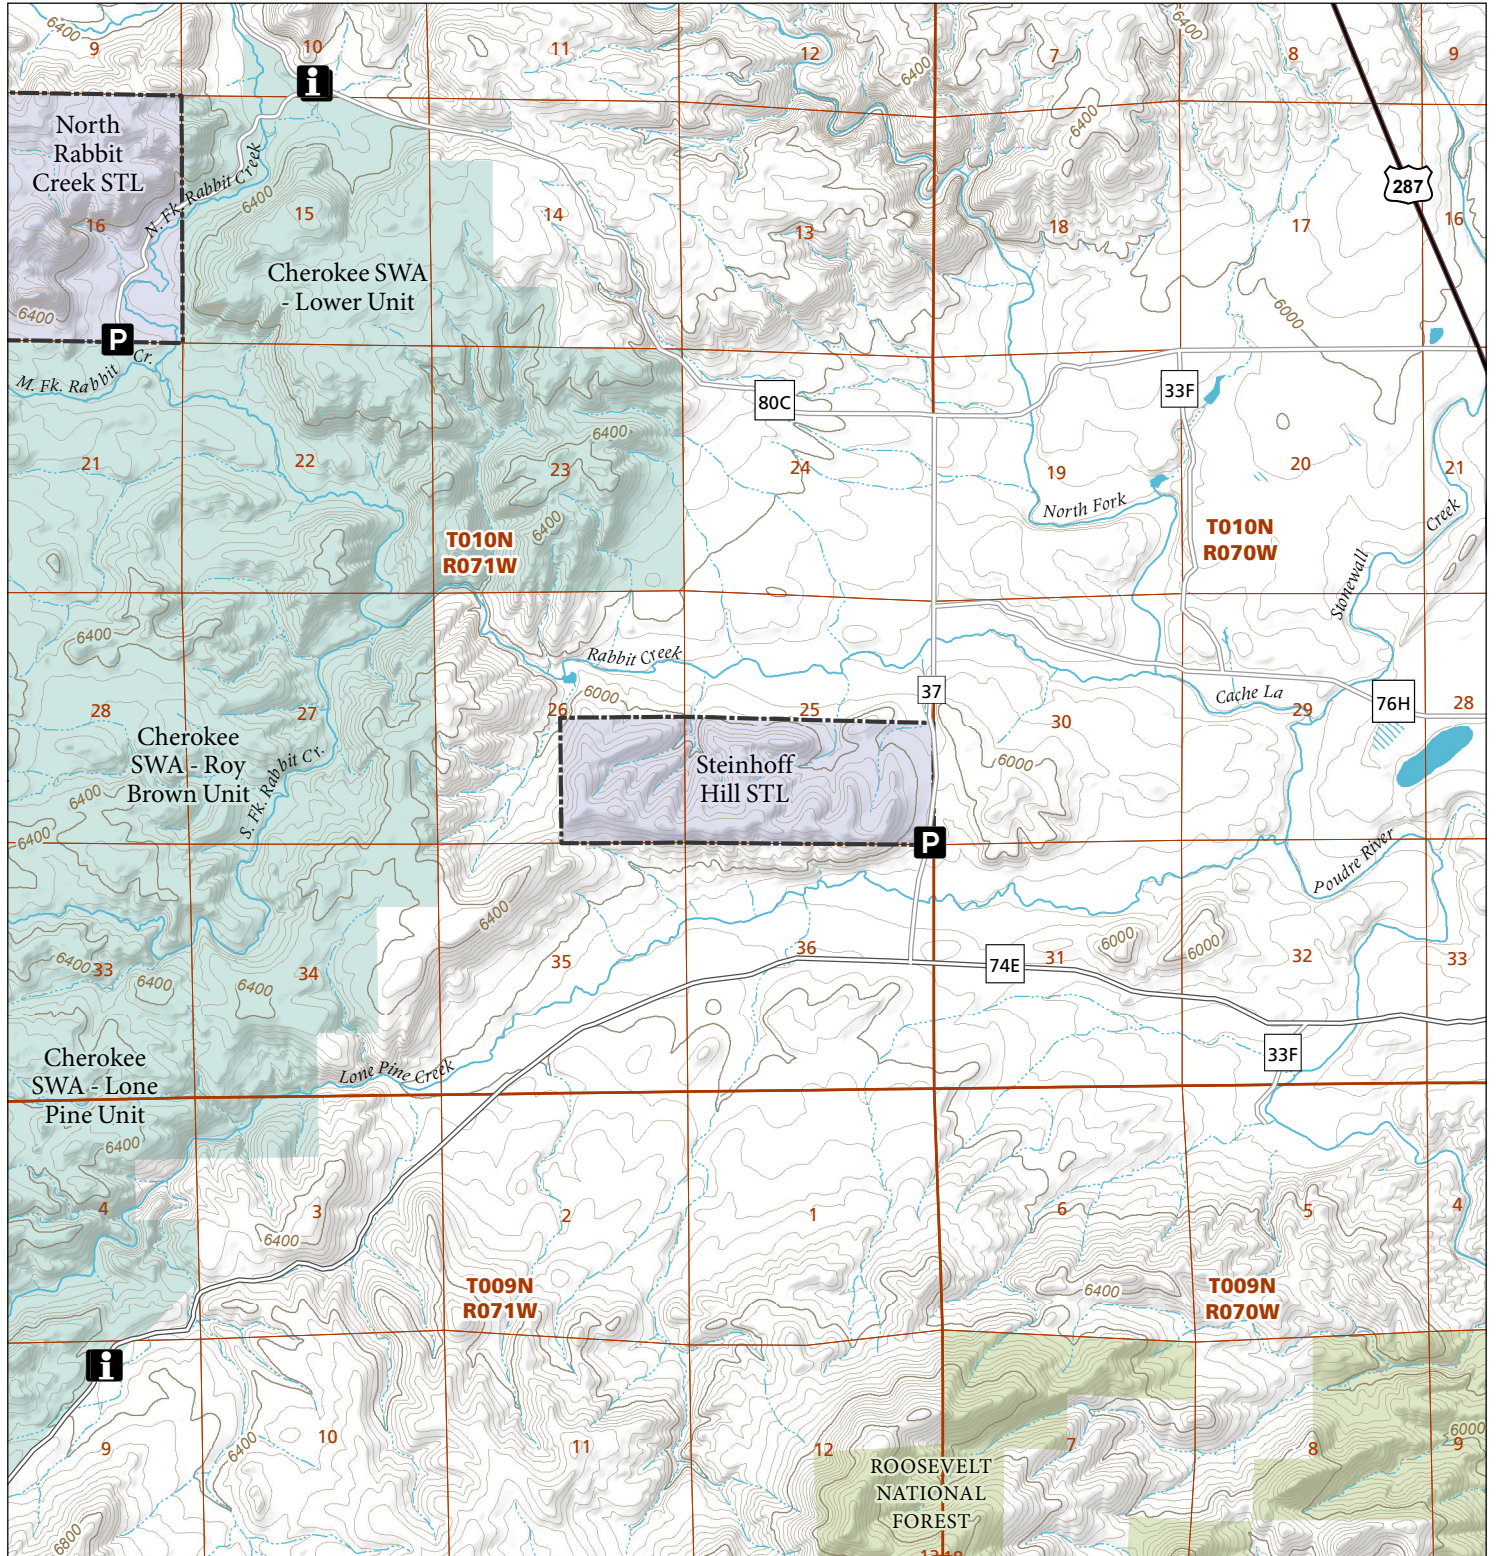

# Steinhoff Hill

## STL Hunting and Fishing Access Program

Please see the current Colorado State Recreation Lands brochure for listing of land use regulations and access points for this property and other SLB parcels open for wildlife related recreation. Also refer to the CPW Fishing and Hunting information brochure for current hunting and fishing regulations.

Map Updated: 8/4/2023

-  STL Boundary
-  SWA
-  Parking
-  US Forest Service
-  No Public Access