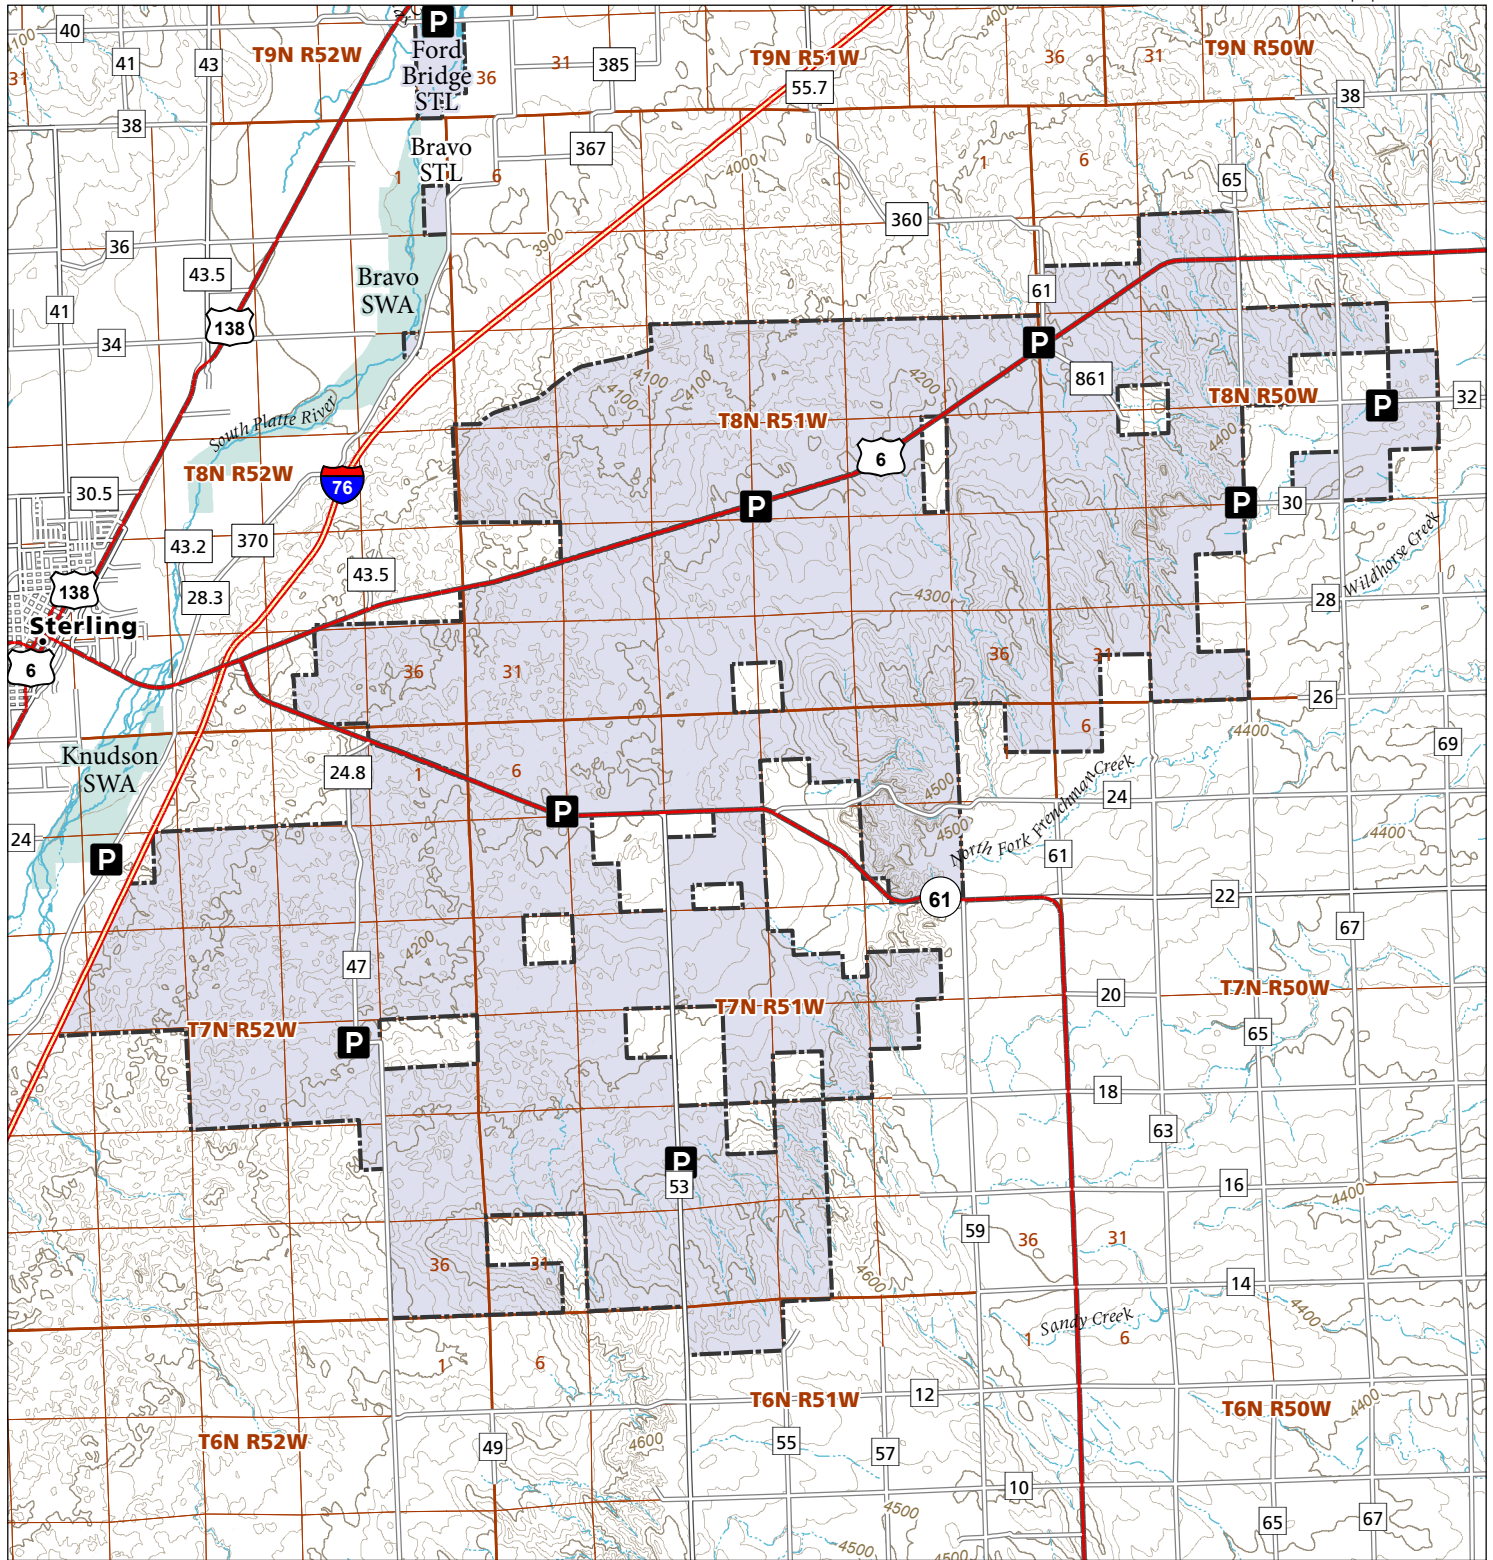

# Sterling Prairie

## STL Hunting and Fishing Access Program

Please see the current Colorado State Recreation Lands brochure for listing of land use regulations and access points for this property and other SLB parcels open for wildlife related recreation. Also refer to the CPW Fishing and Hunting information brochure for current hunting and fishing regulations.

Map Updated: 7/31/2023

-  STL Boundary
-  SWA
-  Parking
-  No Public Access