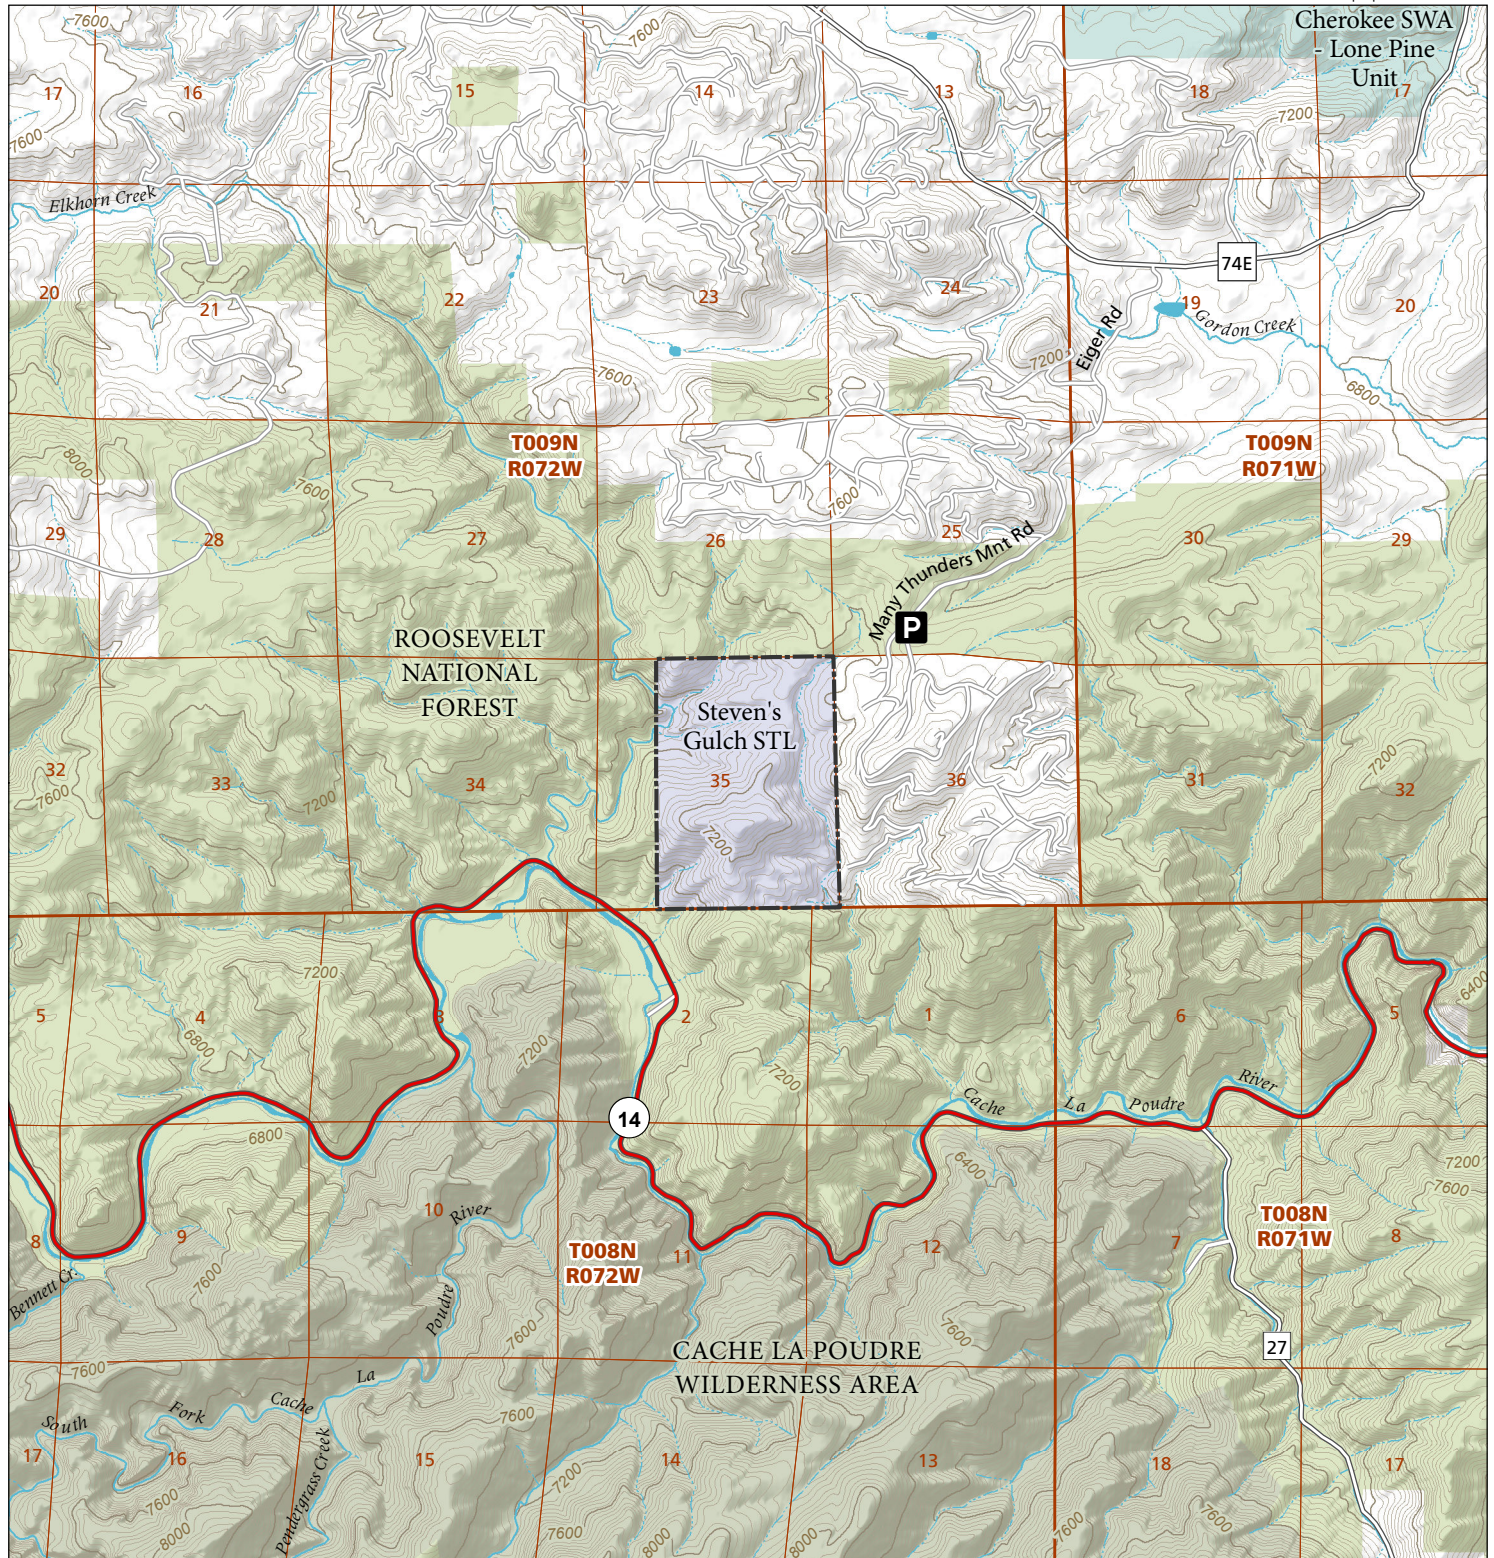

Steven's Gulch

STL Hunting and Fishing Access Program

Please see the current Colorado State Recreation Lands brochure for listing of land use regulations and access points for this property and other SLB parcels open for wildlife related recreation. Also refer to the CPW Fishing and Hunting information brochure for current hunting and fishing regulations.

Map Updated: 8/4/2023

-  STL Boundary
-  SWA
-  Parking
-  US Forest Service
-  US Forest Service Wilderness Area
-  No Public Access